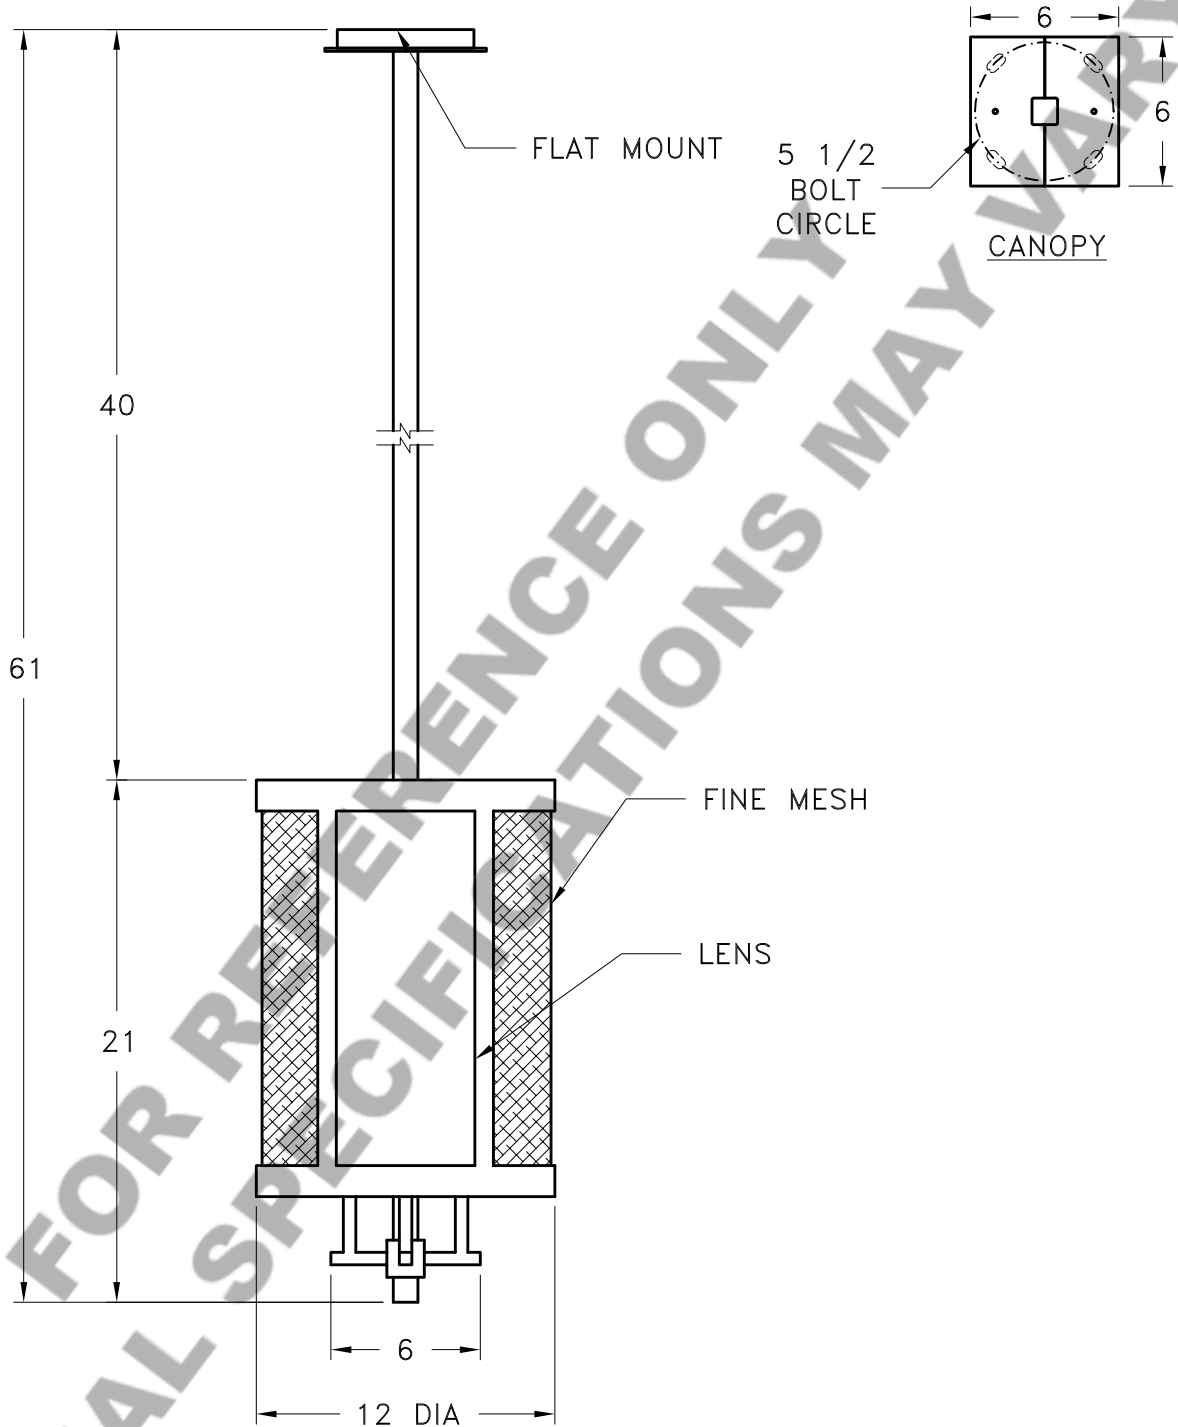

Location:

Product #: LA2090

Visit [hammerton.com](http://hammerton.com) for product options and specifications.

Mounting Style: A	Electrical Type: INCANDESCENT
Approximate lbs.: 50	Bulb Qty: 4 Wattage: 40
Finish: SEE WEB SITE FOR OPTIONS	Voltage: 120
Top Diffuser: OPEN	Socket Type: CANDELABRA
Bottom Diffuser: OPEN	UL Location: DRY

Mounting Detail

**CAUTION**

**HARDWARE PACKET "A" MOUNTS DIRECTLY TO BUILDING STRUCTURE.**

All fixtures created by Hammerton are handcrafted by artisans. Dimensions may vary up to 7/8".

©Copyright 2013. All rights in design, detail or invention of this drawing are reserved as the property of Hammerton. Any imitation or adaptation without written consent is strictly prohibited.