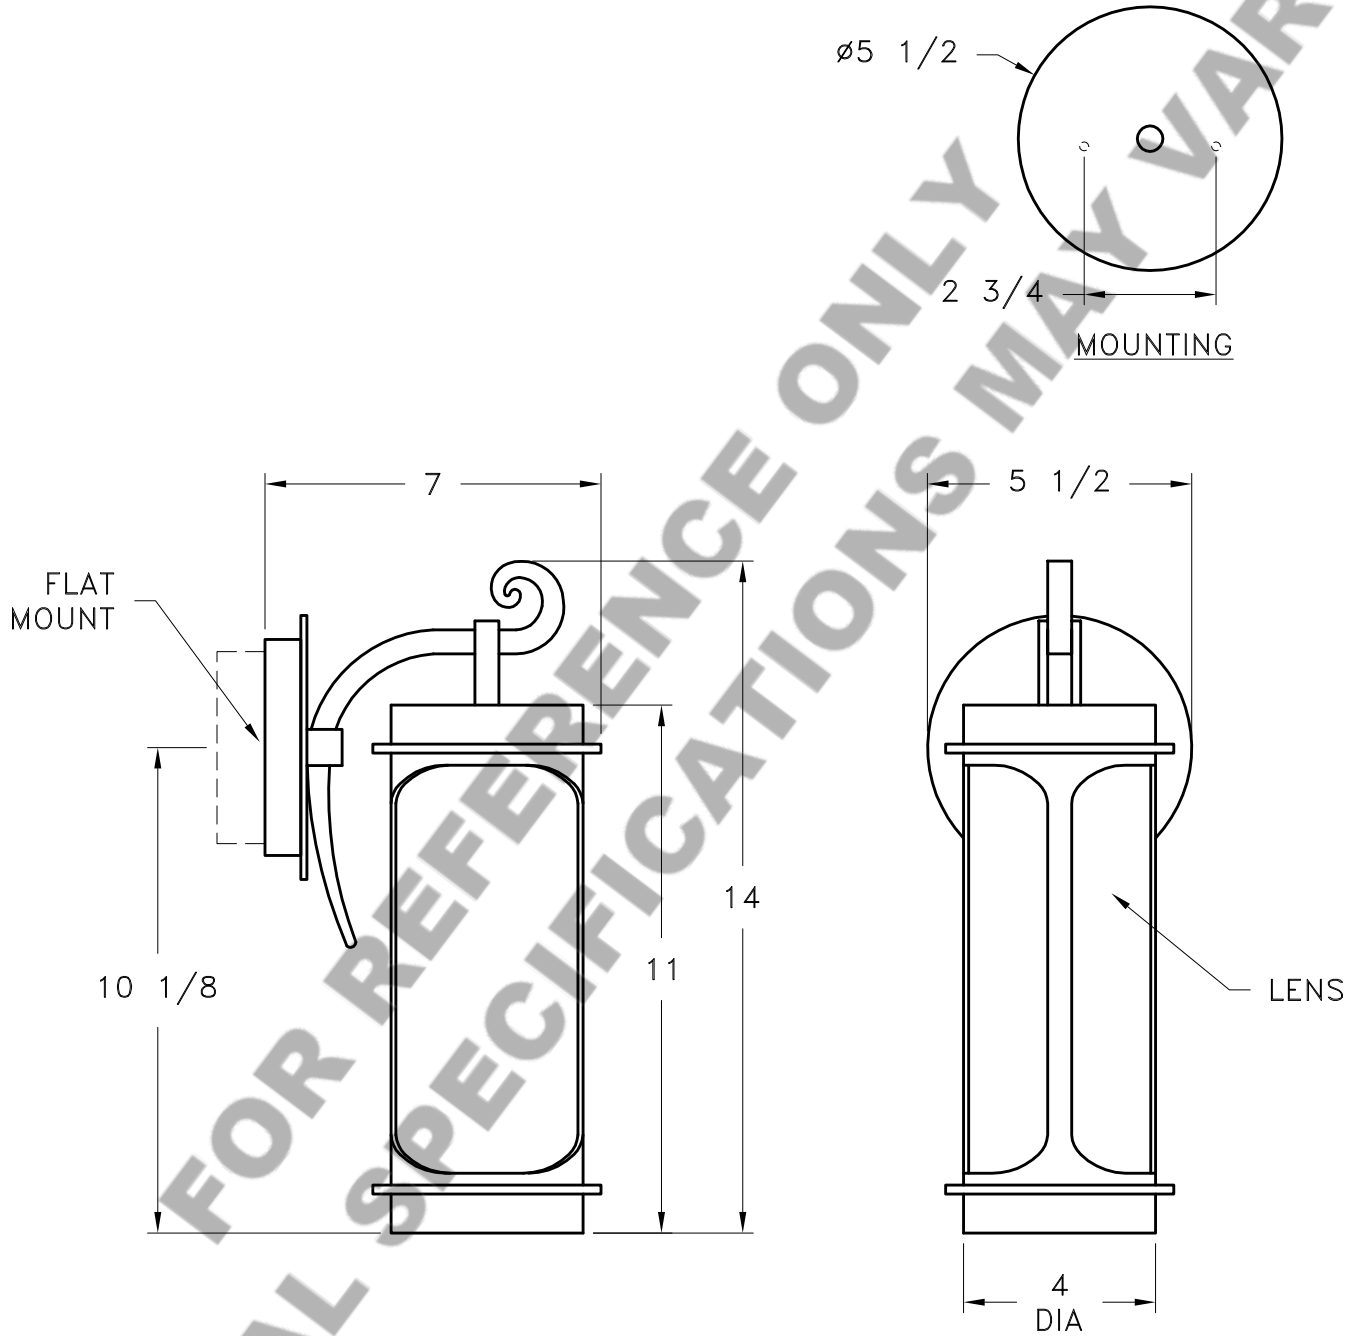

Location:

Product #: ID9253

Visit hammerton.com for product options and specifications.

Mounting Style: D	Electrical Type: INCANDESCENT
Approximate lbs.: 15	Bulb Qty: 1 Wattage: 60
Finish: SEE WEB SITE FOR OPTIONS	Voltage: 120
Top Diffuser: OPEN	Socket Type: CANDELABRA
Bottom Diffuser: OPEN	UL Location: DRY

All fixtures created by Hammerton are handcrafted by artisans. Dimensions may vary up to 1/8".

©Copyright 2013. All rights in design, detail or invention of this drawing are reserved as the property of Hammerton. Any imitation or adaptation without written consent is strictly prohibited.