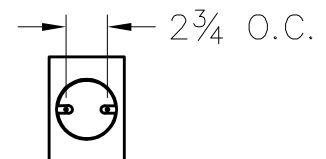

Visit hammerton.com for product options and specifications.

Mounting Style: D	Electrical Type: INCANDESCENT
Approximate lbs.: 15	Bulb Qty: 1 Wattage: 60
Finish: SEE WEB SITE FOR OPTIONS	Voltage: 120
Top Diffuser: OPEN	Socket Type: CANDELABRA
Bottom Diffuser: OPEN	UL Location: DRY

All fixtures created by Hammerton are handcrafted by artisans. Dimensions may vary up to 1/8".

©Copyright 2013. All rights in design, detail or invention of this drawing are reserved as the property of Hammerton. Any imitation or adaptation without written consent is strictly prohibited.

Hammerton Inc. • 217 Wright Brothers Dr. • Salt Lake City, UT 84116 • (801) 973-8095

Mounting Detail