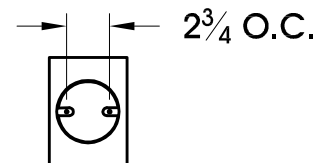

Location:

Product #: ID9252

MOUNTING

Visit [hammerton.com](http://hammerton.com) for product options and specifications.

Mounting Style: D	Electrical Type: INCANDESCENT
Approximate lbs.: 15	Bulb Qty: 1 Wattage: 75
Finish: SEE WEB SITE FOR OPTIONS	Voltage: 120
Top Diffuser: CLOSED STEEL	Socket Type: MEDIUM
Bottom Diffuser: OPEN	UL Location: DRY

Mounting Detail

**CAUTION**  
HARDWARE PACKET "D" MOUNTS  
DIRECTLY TO J-BOX.

All fixtures created by Hammerton are handcrafted by artisans. Dimensions may vary up to  $\frac{7}{8}$ ".

©Copyright 2013. All rights in design, detail or invention of this drawing are reserved as the property of Hammerton. Any imitation or adaptation without written consent is strictly prohibited.