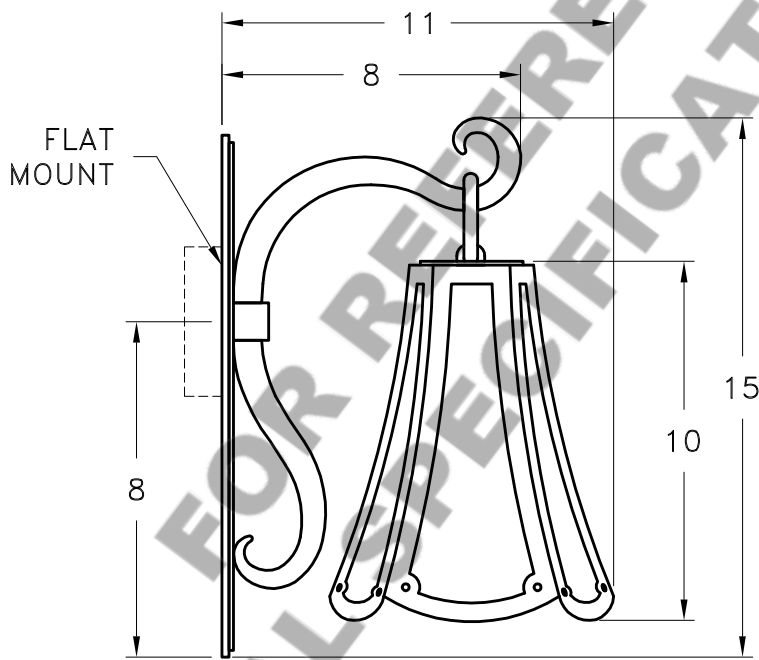

Location:

Product #: ID9252

MOUNTING

Visit [hammerton.com](http://hammerton.com) for product options and specifications.

Mounting Style: D	Electrical Type: INCANDESCENT
Approximate lbs.: 15	Bulb Qty: 1 Wattage: 75
Finish: SEE WEB SITE FOR OPTIONS	Voltage: 120
Top Diffuser: CLOSED STEEL	Socket Type: MEDIUM
Bottom Diffuser: OPEN	UL Location: DRY

Mounting Detail

**CAUTION**  
HARDWARE PACKET "D" MOUNTS  
DIRECTLY TO J-BOX.

All fixtures created by Hammerton are handcrafted by artisans. Dimensions may vary up to  $\frac{7}{8}$ ".

©Copyright 2013. All rights in design, detail or invention of this drawing are reserved as the property of Hammerton. Any imitation or adaptation without written consent is strictly prohibited.