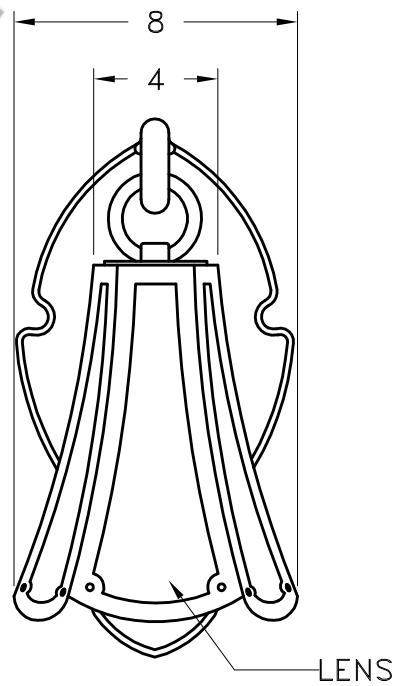

Location:

Product #: ID9252

MOUNTING

Visit [hammerton.com](http://hammerton.com) for product options and specifications.

Mounting Style: D	Electrical Type: INCANDESCENT
Approximate lbs.: 15	Bulb Qty: 1 Wattage: 75
Finish: SEE WEB SITE FOR OPTIONS	Voltage: 120
Top Diffuser: CLOSED STEEL	Socket Type: MEDIUM
Bottom Diffuser: OPEN	UL Location: DRY

Mounting Detail

**CAUTION**  
HARDWARE PACKET "D" MOUNTS  
DIRECTLY TO J-BOX.

All fixtures created by Hammerton are handcrafted by artisans. Dimensions may vary up to  $\frac{7}{8}$ ".

©Copyright 2013. All rights in design, detail or invention of this drawing are reserved as the property of Hammerton. Any imitation or adaptation without written consent is strictly prohibited.