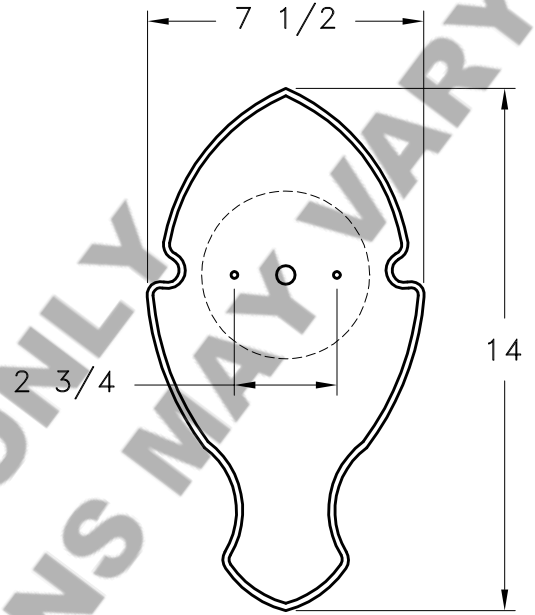

Location:

Product #: ID9252

MOUNTING

Visit [hammerton.com](http://hammerton.com) for product options and specifications.

Mounting Style: D	Electrical Type: INCANDESCENT
Approximate lbs.: 15	Bulb Qty: 1 Wattage: 75
Finish: SEE WEB SITE FOR OPTIONS	Voltage: 120
Top Diffuser: CLOSED STEEL	Socket Type: MEDIUM
Bottom Diffuser: OPEN	UL Location: DRY

Mounting Detail

**CAUTION**  
HARDWARE PACKET "D" MOUNTS  
DIRECTLY TO J-BOX.

All fixtures created by Hammerton are handcrafted by artisans. Dimensions may vary up to  $\frac{7}{8}$ ".

©Copyright 2013. All rights in design, detail or invention of this drawing are reserved as the property of Hammerton. Any imitation or adaptation without written consent is strictly prohibited.