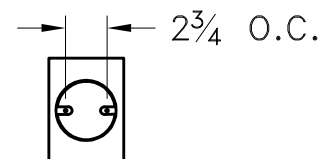

Location:

Product #: ID9227

TOP VIEW

MOUNTING

SHOWN WITH SH-F15

Visit hammerton.com for product options and specifications.

Mounting Style: D	Electrical Type: INCANDESCENT
Approximate lbs.: 15	Bulb Qty: 2 Wattage: SEE SHADE
Finish: SEE WEB SITE FOR OPTIONS	Voltage: 120
Top Diffuser: N/A	Socket Type: CANDELABRA
Bottom Diffuser: N/A	UL Location: DRY

Mounting Detail

CAUTION
HARDWARE PACKET "D"
MOUNTS DIRECTLY TO
J-BOX.

All fixtures created by Hammerton are handcrafted by artisans. Dimensions may vary up to 1/8".

©Copyright 2012. All rights in design, detail or invention of this drawing are reserved as the property of Hammerton. Any imitation or adaptation without written consent is strictly prohibited.