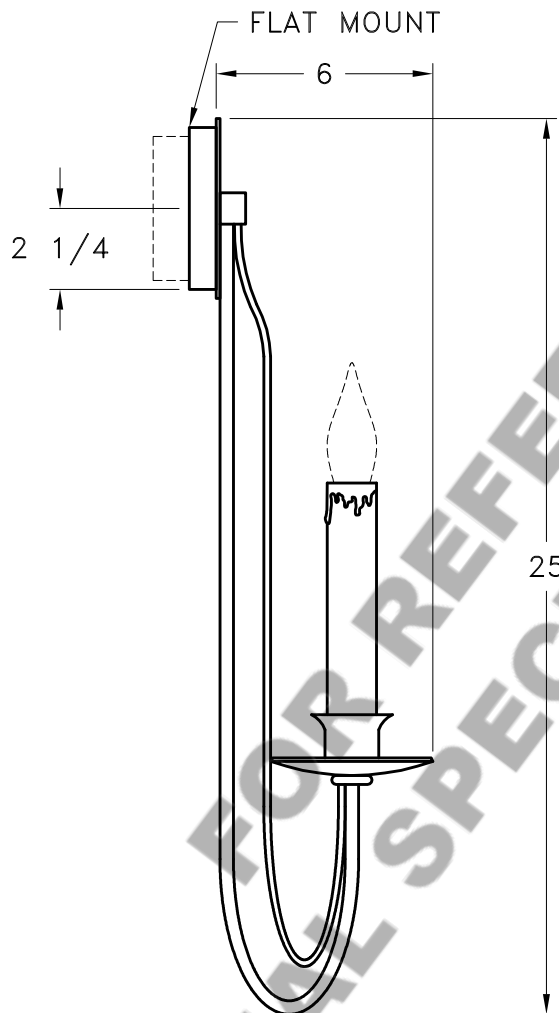

Location:

Product #: ID9227

TOP VIEW

MOUNTING

SHOWN WITH SH-F15

Visit hammerton.com for product options and specifications.

Mounting Style: D	Electrical Type: INCANDESCENT
Approximate lbs.: 15	Bulb Qty: 2 Wattage: SEE SHADE
Finish: SEE WEB SITE FOR OPTIONS	Voltage: 120
Top Diffuser: N/A	Socket Type: CANDELABRA
Bottom Diffuser: N/A	UL Location: DRY

Mounting Detail

CAUTION
HARDWARE PACKET "D"
MOUNTS DIRECTLY TO
J-BOX.

All fixtures created by Hammerton are handcrafted by artisans. Dimensions may vary up to 1/8".

©Copyright 2012. All rights in design, detail or invention of this drawing are reserved as the property of Hammerton. Any imitation or adaptation without written consent is strictly prohibited.