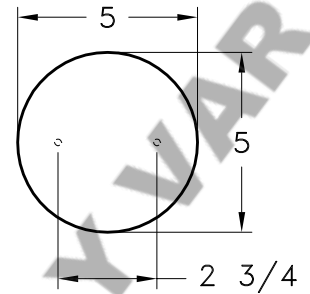

Location:

Product #: ID9227

TOP VIEW

MOUNTING

SHOWN WITH SH-F15

Visit hammerton.com for product options and specifications.

Mounting Style: D	Electrical Type: INCANDESCENT
Approximate lbs.: 15	Bulb Qty: 2 Wattage: SEE SHADE
Finish: SEE WEB SITE FOR OPTIONS	Voltage: 120
Top Diffuser: N/A	Socket Type: CANDELABRA
Bottom Diffuser: N/A	UL Location: DRY

Mounting Detail

CAUTION
HARDWARE PACKET "D"
MOUNTS DIRECTLY TO
J-BOX.

All fixtures created by Hammerton are handcrafted by artisans. Dimensions may vary up to 1/8".

©Copyright 2012. All rights in design, detail or invention of this drawing are reserved as the property of Hammerton. Any imitation or adaptation without written consent is strictly prohibited.