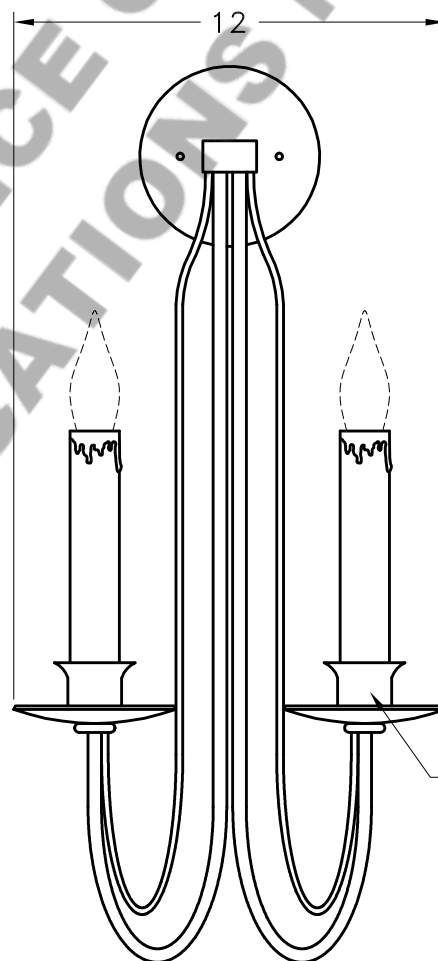

Location:

Product #: ID9227

TOP VIEW

MOUNTING

SHOWN WITH SH-F15

Visit hammerton.com for product options and specifications.

Mounting Style: D	Electrical Type: INCANDESCENT
Approximate lbs.: 15	Bulb Qty: 2 Wattage: SEE SHADE
Finish: SEE WEB SITE FOR OPTIONS	Voltage: 120
Top Diffuser: N/A	Socket Type: CANDELABRA
Bottom Diffuser: N/A	UL Location: DRY

Mounting Detail

CAUTION
HARDWARE PACKET "D"
MOUNTS DIRECTLY TO
J-BOX.

All fixtures created by Hammerton are handcrafted by artisans. Dimensions may vary up to 1/8".

©Copyright 2012. All rights in design, detail or invention of this drawing are reserved as the property of Hammerton. Any imitation or adaptation without written consent is strictly prohibited.