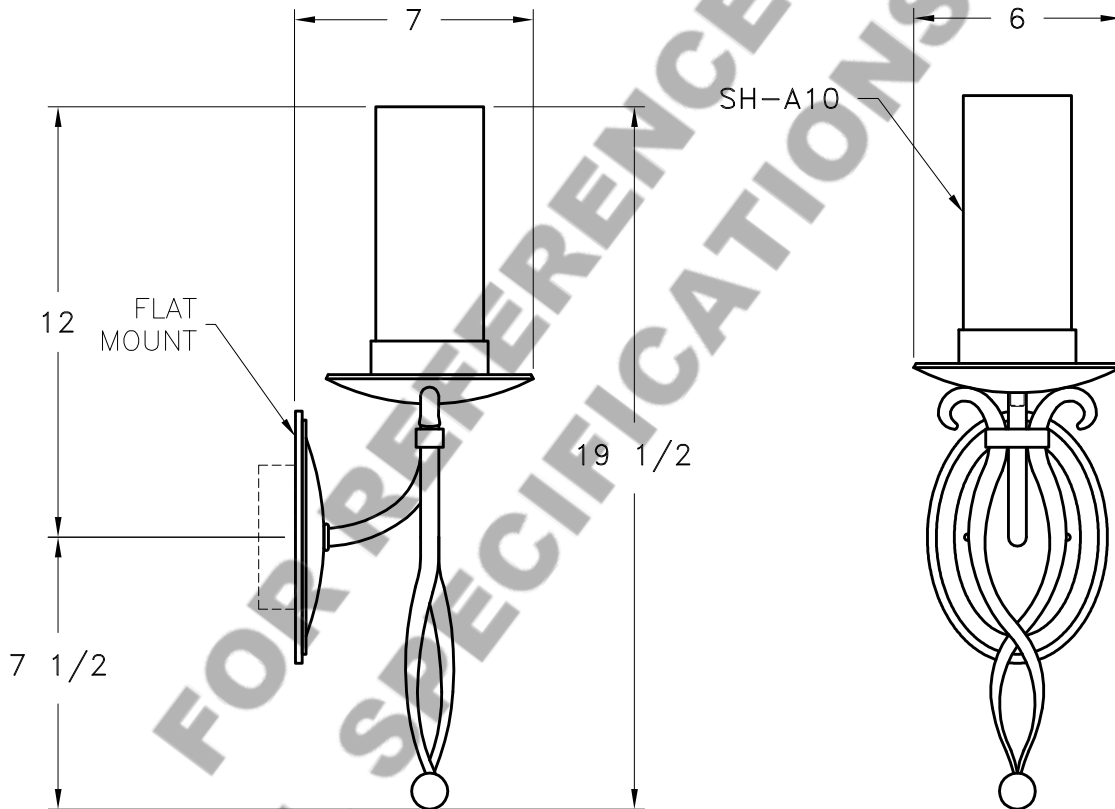

Location:

Product #: ID9190

MOUNTING

Visit hammerton.com for product options and specifications.

Mounting Style: D	Electrical Type: INCANDESCENT
Approximate lbs.: 9	Bulb Qty: 1 Wattage: 60
Finish: SEE WEB SITE FOR OPTIONS	Voltage: 120
Top Diffuser: N/A	Socket Type: CANDELABRA
Bottom Diffuser: N/A	UL Location: DRY

Mounting Detail

CAUTION
HARDWARE PACKET "D" MOUNTS
DIRECTLY TO J-BOX.

All fixtures created by Hammerton are handcrafted by artisans. Dimensions may vary up to 1/8".

©Copyright 2013. All rights in design, detail or invention of this drawing are reserved as the property of Hammerton. Any imitation or adaptation without written consent is strictly prohibited.