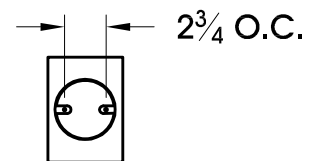

Location:

Product #: ID9190

MOUNTING

Visit hammerton.com for product options and specifications.

Mounting Style: D	Electrical Type: INCANDESCENT
Approximate lbs.: 9	Bulb Qty: 1 Wattage: 60
Finish: SEE WEB SITE FOR OPTIONS	Voltage: 120
Top Diffuser: N/A	Socket Type: CANDELABRA
Bottom Diffuser: N/A	UL Location: DRY

Mounting Detail

CAUTION
HARDWARE PACKET "D" MOUNTS
DIRECTLY TO J-BOX.

All fixtures created by Hammerton are handcrafted by artisans. Dimensions may vary up to 1/8".

©Copyright 2013. All rights in design, detail or invention of this drawing are reserved as the property of Hammerton. Any imitation or adaptation without written consent is strictly prohibited.