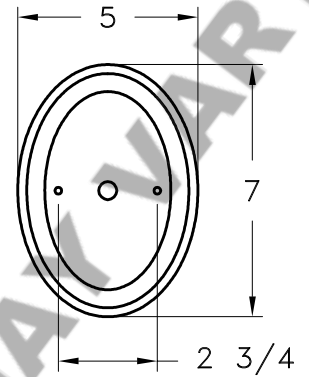

Location:

Product #: ID9190

MOUNTING

Visit hammerton.com for product options and specifications.

Mounting Style: D	Electrical Type: INCANDESCENT
Approximate lbs.: 9	Bulb Qty: 1 Wattage: 60
Finish: SEE WEB SITE FOR OPTIONS	Voltage: 120
Top Diffuser: N/A	Socket Type: CANDELABRA
Bottom Diffuser: N/A	UL Location: DRY

Mounting Detail

CAUTION
HARDWARE PACKET "D" MOUNTS
DIRECTLY TO J-BOX.

All fixtures created by Hammerton are handcrafted by artisans. Dimensions may vary up to 1/8".

©Copyright 2013. All rights in design, detail or invention of this drawing are reserved as the property of Hammerton. Any imitation or adaptation without written consent is strictly prohibited.