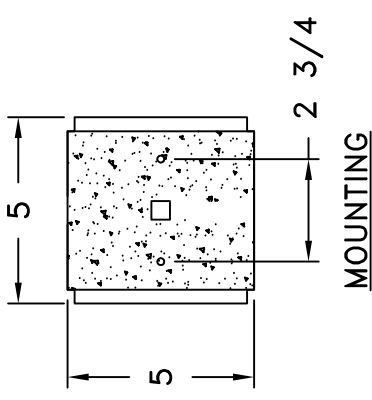

Location:

Product #: ID2239

Visit hammerton.com for product options and specifications.

Mounting Style: D	Electrical Type: INCANDESCENT
Approximate lbs.: 10	Bulb Qty: 1 Wattage: SEE SHADE
Finish: SEE WEB SITE FOR OPTIONS	Voltage: 120
Top Diffuser: CLOSED METAL	Socket Type: CANDELABRA
Bottom Diffuser: OPEN	UL Location: DRY

All fixtures created by Hammerton are handcrafted by artisans. Dimensions may vary up to 1/8".

© Copyright 2012. All rights in design, detail or invention of this drawing are reserved as the property of Hammerton. Any limitation or adaptation without written consent is strictly prohibited.