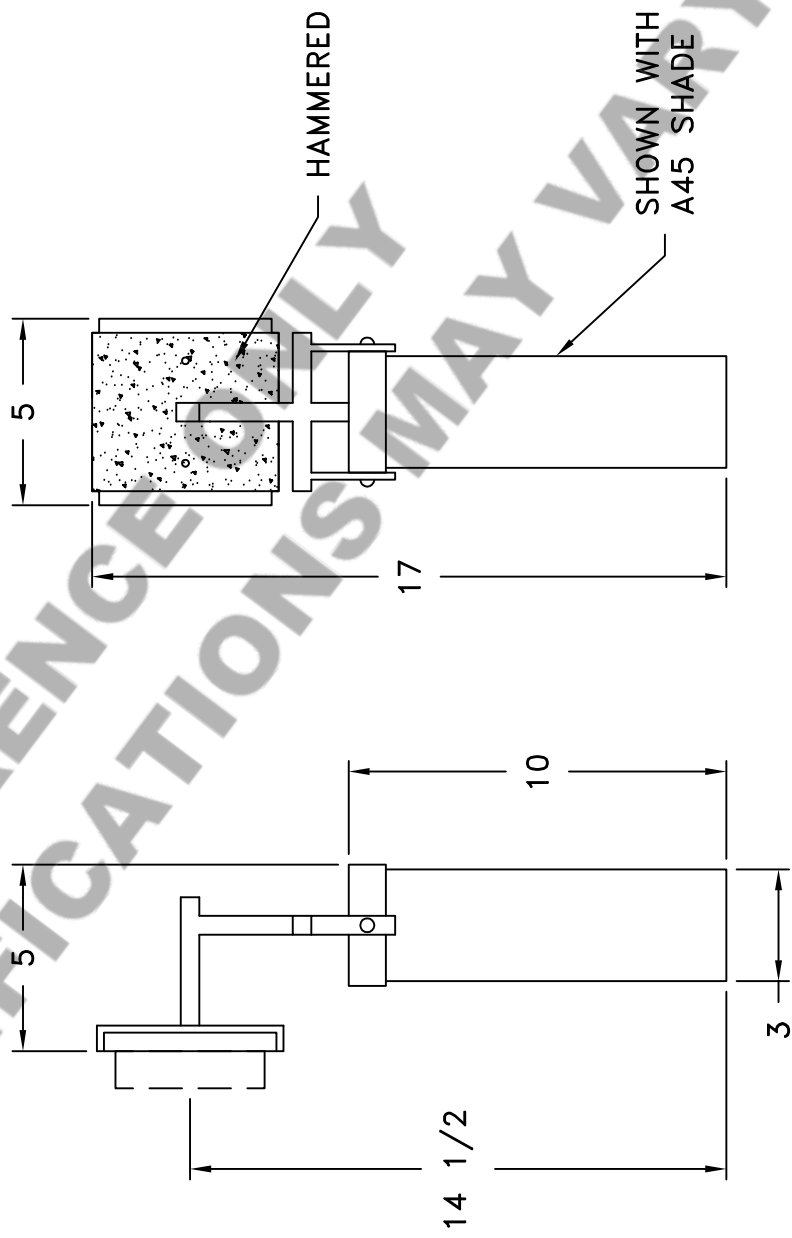

Location:

Product #: ID2239

Visit hammerton.com for product options and specifications.

Mounting Style: D	Electrical Type: INCANDESCENT
Approximate lbs.: 10	Bulb Qty: 1 Wattage: SEE SHADE
Finish: SEE WEB SITE FOR OPTIONS	Voltage: 120
Top Diffuser: CLOSED METAL	Socket Type: CANDELABRA
Bottom Diffuser: OPEN	UL Location: DRY

All fixtures created by Hammerton are handcrafted by artisans. Dimensions may vary up to 1/8".

© Copyright 2012. All rights in design, detail or invention of this drawing are reserved as the property of Hammerton. Any limitation or adaptation without written consent is strictly prohibited.