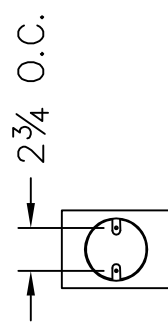

Visit hammerton.com for product options and specifications.

Mounting Style: D	Electrical Type: INCANDESCENT
Approximate lbs.: 10	Bulb Qty: 1 Wattage: SEE SHADE
Finish: SEE WEB SITE FOR OPTIONS	Voltage: 120
Top Diffuser: CLOSED METAL	Socket Type: CANDELABRA
Bottom Diffuser: OPEN	UL Location: DRY

All fixtures created by Hammerton are handcrafted by artisans. Dimensions may vary up to 1/8".

© Copyright 2012. All rights in design, detail or invention of this drawing are reserved as the property of Hammerton. Any limitation or adaptation without written consent is strictly prohibited.

Hammerton Inc. · 217 Wright Brothers Dr. · Salt Lake City, UT 84116 · (801) 973-8095

Mounting Detail