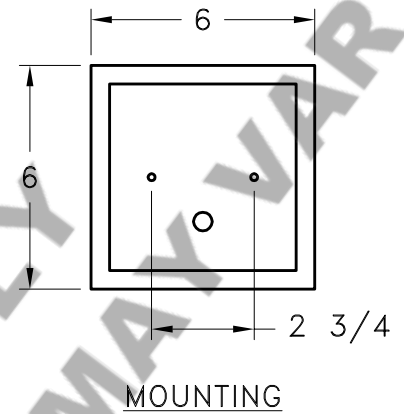

Location:

Product #: ID2231

Visit hammerton.com for product options and specifications.

Mounting Style: D	Electrical Type: INCANDESCENT	<p>Mounting Detail</p> <p>2 3/4 O.C.</p> <p>CAUTION HARDWARE PACKET "D" MOUNTS DIRECTLY TO J-BOX.</p>
Approximate lbs.: 10	Bulb Qty: 1 Wattage: 60	
Finish: SEE WEB SITE FOR OPTIONS	Voltage: 120	
Top Diffuser: OPEN	Socket Type: MEDIUM	
Bottom Diffuser: OPEN	UL Location: DRY	
All fixtures created by Hammerton are handcrafted by artisans. Dimensions may vary up to 7/8".		
©Copyright 2013. All rights in design, detail or invention of this drawing are reserved as the property of Hammerton. Any imitation or adaptation without written consent is strictly prohibited.		
Hammerton Inc. · 217 Wright Brothers Dr. · Salt Lake City, UT 84116 · (801) 973-8095		