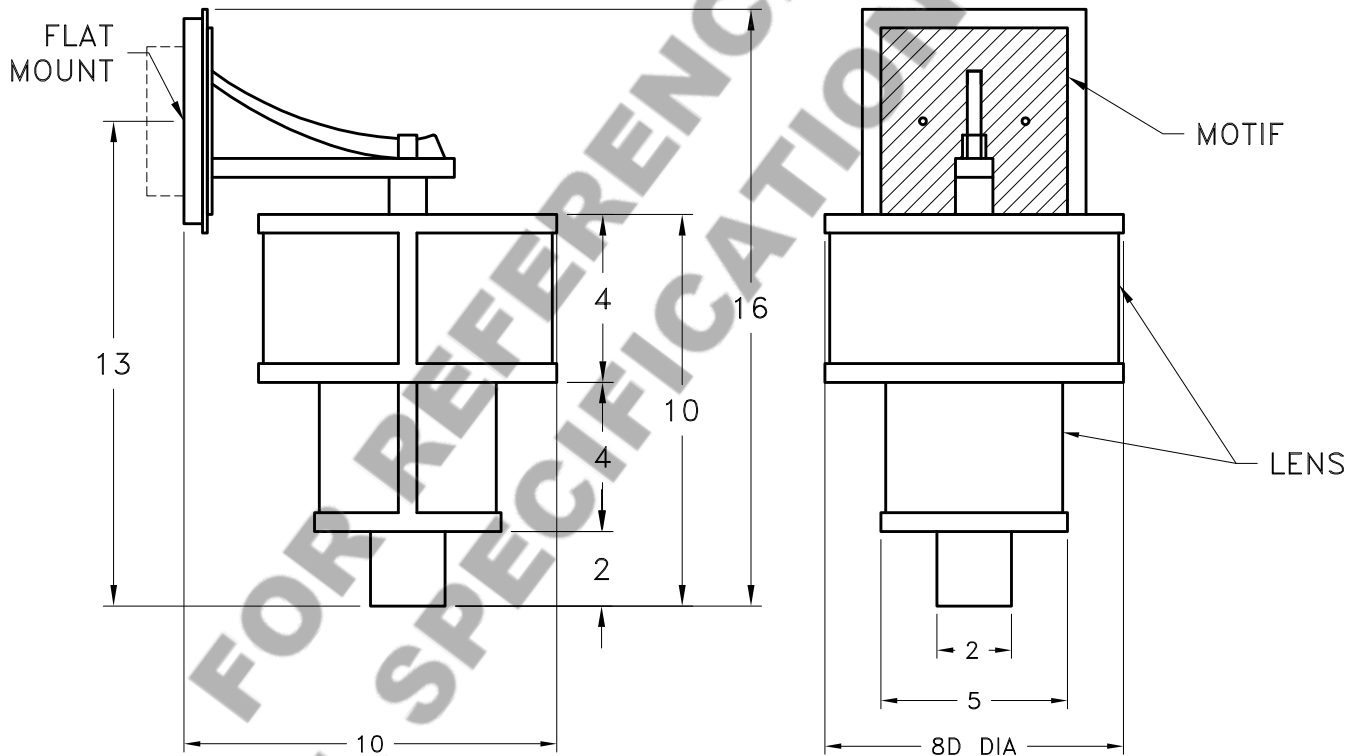

Location:

Product #: ID2231

Visit hammerton.com for product options and specifications.

Mounting Style: D	Electrical Type: INCANDESCENT	<p>Mounting Detail</p> <p>2 3/4 O.C.</p> <p>CAUTION HARDWARE PACKET "D" MOUNTS DIRECTLY TO J-BOX.</p>
Approximate lbs.: 10	Bulb Qty: 1 Wattage: 60	
Finish: SEE WEB SITE FOR OPTIONS	Voltage: 120	
Top Diffuser: OPEN	Socket Type: MEDIUM	
Bottom Diffuser: OPEN	UL Location: DRY	
All fixtures created by Hammerton are handcrafted by artisans. Dimensions may vary up to 7/8".		
©Copyright 2013. All rights in design, detail or invention of this drawing are reserved as the property of Hammerton. Any imitation or adaptation without written consent is strictly prohibited.		
Hammerton Inc. · 217 Wright Brothers Dr. · Salt Lake City, UT 84116 · (801) 973-8095		