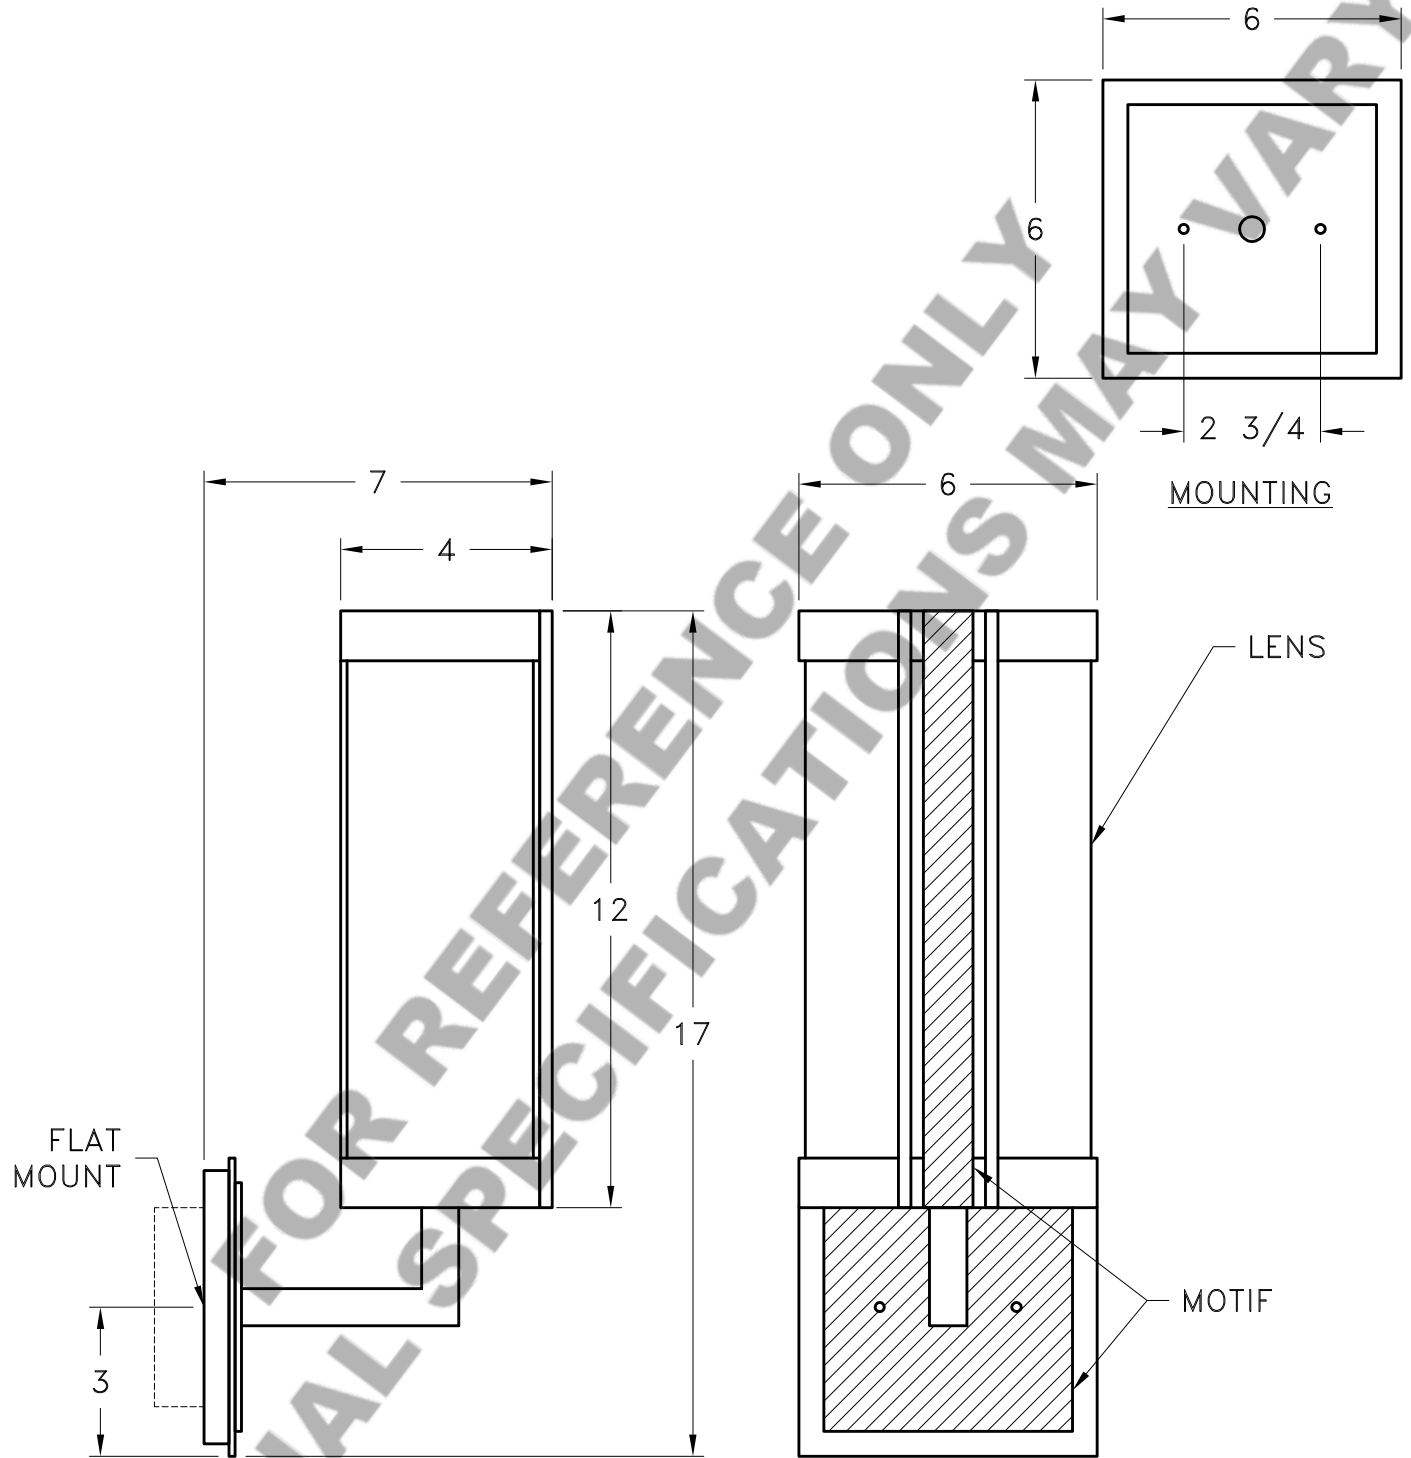

Location:

Product #: ID2230

Visit hammerton.com for product options and specifications.

Mounting Style: D	Electrical Type: INCANDESCENT	Mounting Detail 
Approximate lbs.: 10	Bulb Qty: 1 Wattage: 60	
Finish: SEE WEB SITE FOR OPTIONS	Voltage: 120	
Top Diffuser: OPEN	Socket Type: MEDIUM	
Bottom Diffuser: OPEN	UL Location: DRY	

All fixtures created by Hammerton are handcrafted by artisans. Dimensions may vary up to 7/8".

©Copyright 2013. All rights in design, detail or invention of this drawing are reserved as the property of Hammerton. Any imitation or adaptation without written consent is strictly prohibited.

CAUTION
HARDWARE PACKET "D"
MOUNTS DIRECTLY TO
J-BOX.