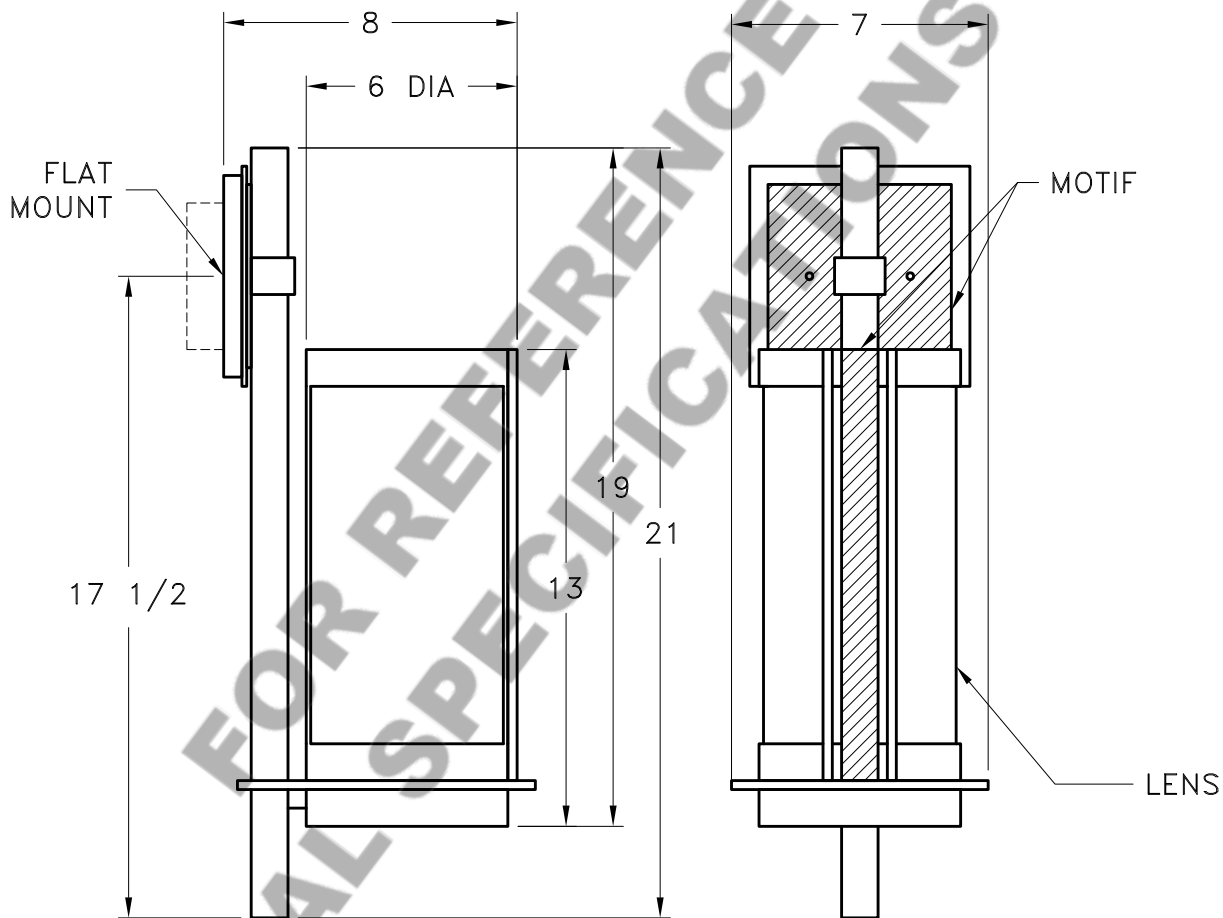

Location:

Product #: ID2228

MOUNTING

Visit [hammerton.com](http://hammerton.com) for product options and specifications.

Mounting Style: D	Electrical Type: INCANDESCENT	<p>Mounting Detail</p> <p>2 3/4 O.C.</p> <p><b>CAUTION</b> HARDWARE PACKET "D" MOUNTS DIRECTLY TO J-BOX.</p>
Approximate lbs.: 15	Bulb Qty: 1 Wattage: 60	
Finish: SEE WEB SITE FOR OPTIONS	Voltage: 120	
Top Diffuser: OPEN	Socket Type: MEDIUM	
Bottom Diffuser: CLOSE	UL Location: DRY	
<p>All fixtures created by Hammerton are handcrafted by artisans. Dimensions may vary up to 7/8".</p> <p>©Copyright 2013. All rights in design, detail or invention of this drawing are reserved as the property of Hammerton. Any imitation or adaptation without written consent is strictly prohibited.</p> <p>Hammerton Inc. · 217 Wright Brothers Dr. · Salt Lake City, UT 84116 · (801) 973-8095</p>		