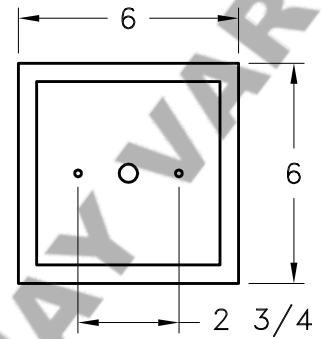

Location:

Product #: ID2228

MOUNTING

Visit [hammerton.com](http://hammerton.com) for product options and specifications.

Mounting Style: D	Electrical Type: INCANDESCENT	<p>Mounting Detail</p> <p>2 3/4 O.C.</p> <p><b>CAUTION</b> HARDWARE PACKET "D" MOUNTS DIRECTLY TO J-BOX.</p>
Approximate lbs.: 15	Bulb Qty: 1 Wattage: 60	
Finish: SEE WEB SITE FOR OPTIONS	Voltage: 120	
Top Diffuser: OPEN	Socket Type: MEDIUM	
Bottom Diffuser: CLOSE	UL Location: DRY	
<p>All fixtures created by Hammerton are handcrafted by artisans. Dimensions may vary up to 7/8".</p> <p>©Copyright 2013. All rights in design, detail or invention of this drawing are reserved as the property of Hammerton. Any imitation or adaptation without written consent is strictly prohibited.</p> <p>Hammerton Inc. · 217 Wright Brothers Dr. · Salt Lake City, UT 84116 · (801) 973-8095</p>		