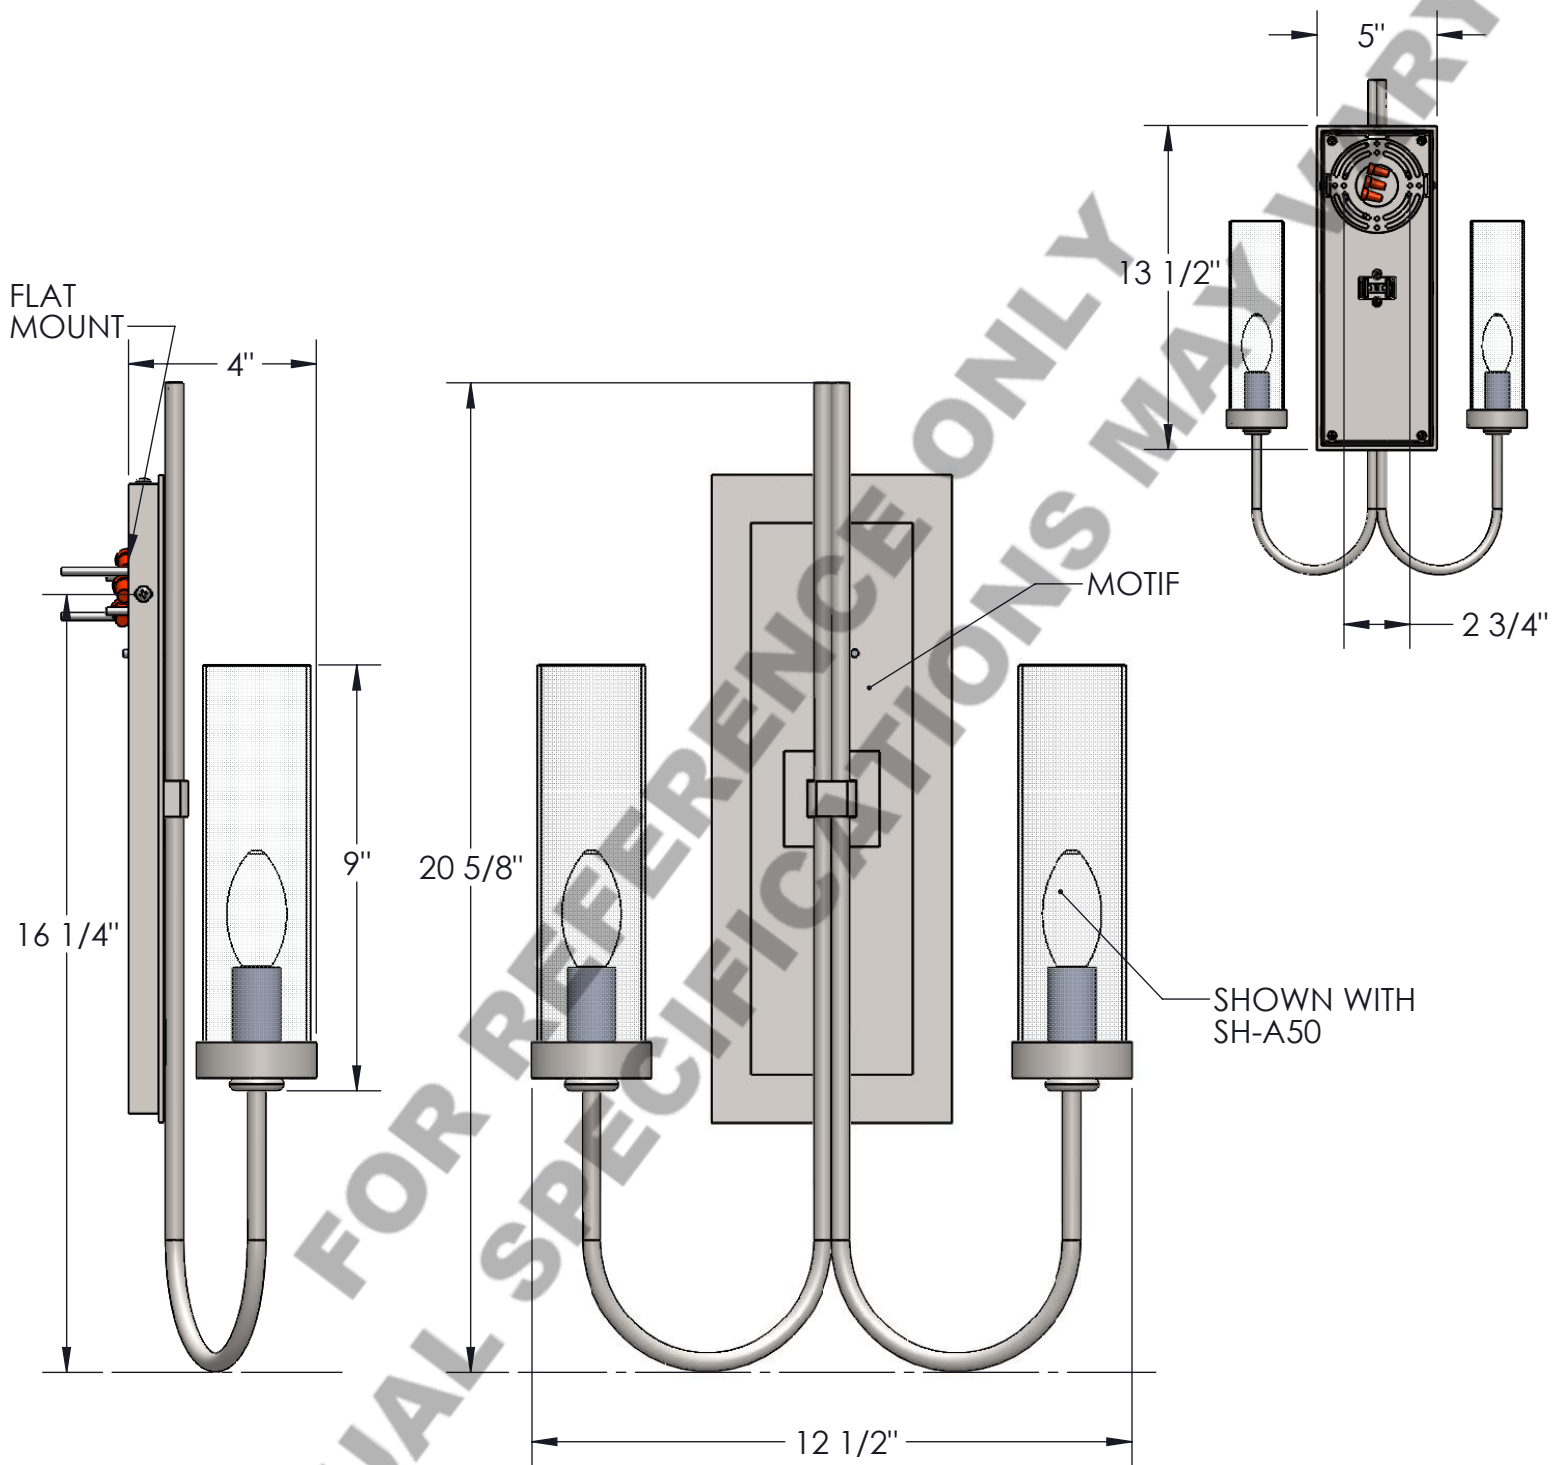

Approved By:

Product #: ID2160

Date: 11/30/2016

Mounting Style: FLAT	Electrical Type: INCANDESCENT
Approximate lbs.: 7	Bulb Qty: 2    Wattage: 60
Finish: SEE WEBSITE FOR OPTIONS	Voltage: 120
Top Diffuser: N/A	Socket Type: E12
Bottom Diffuser: N/A	UL Location: DRY

Mounting Detail

**CAUTION**  
HARDWARE PACKET "D"  
MOUNTS DIRECTLY TO  
J-BOX.

All fixtures created by Hammerton are handcrafted by artisans—dimensions may vary.

© Copyright 2021. All rights in design, detail or invention of this drawing are reserved as the property of Hammerton. Any imitation or adaptation without written consent is strictly prohibited.