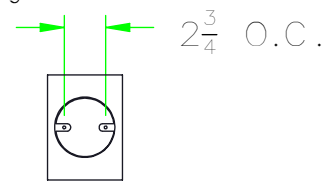

Approved By:

Product #: ID2160

Date: 11/30/2016

Mounting Style: FLAT	Electrical Type: INCANDESCENT
Approximate lbs.: 7	Bulb Qty: 2    Wattage: 60
Finish: SEE WEBSITE FOR OPTIONS	Voltage: 120
Top Diffuser: N/A	Socket Type: E12
Bottom Diffuser: N/A	UL Location: DRY

Mounting Detail

**CAUTION**  
HARDWARE PACKET "D"  
MOUNTS DIRECTLY TO  
J-BOX.

All fixtures created by Hammerton are handcrafted by artisans—dimensions may vary.

© Copyright 2021. All rights in design, detail or invention of this drawing are reserved as the property of Hammerton. Any imitation or adaptation without written consent is strictly prohibited.