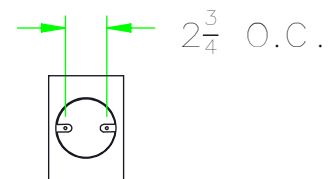

Approved By:

Product #: ID2158-L NEW SPEC

Date: 1/27/2017

Mounting Style: FLAT	Electrical Type: INCANDESCENT
Approximate lbs.: 5	Bulb Qty: 1 Wattage: 60
Finish: SEE TRAVELER	Voltage: 120
Top Diffuser: OPEN	Socket Type: E12
Bottom Diffuser: N/A	UL Location: DRY

Mounting Detail

CAUTION
HARDWARE PACKET "D"
MOUNTS DIRECTLY TO
J-BOX.

All fixtures created by Hammerton are handcrafted by artisans—dimensions may vary.

© Copyright 2021. All rights in design, detail or invention of this drawing are reserved as the property of Hammerton. Any imitation or adaptation without written consent is strictly prohibited.