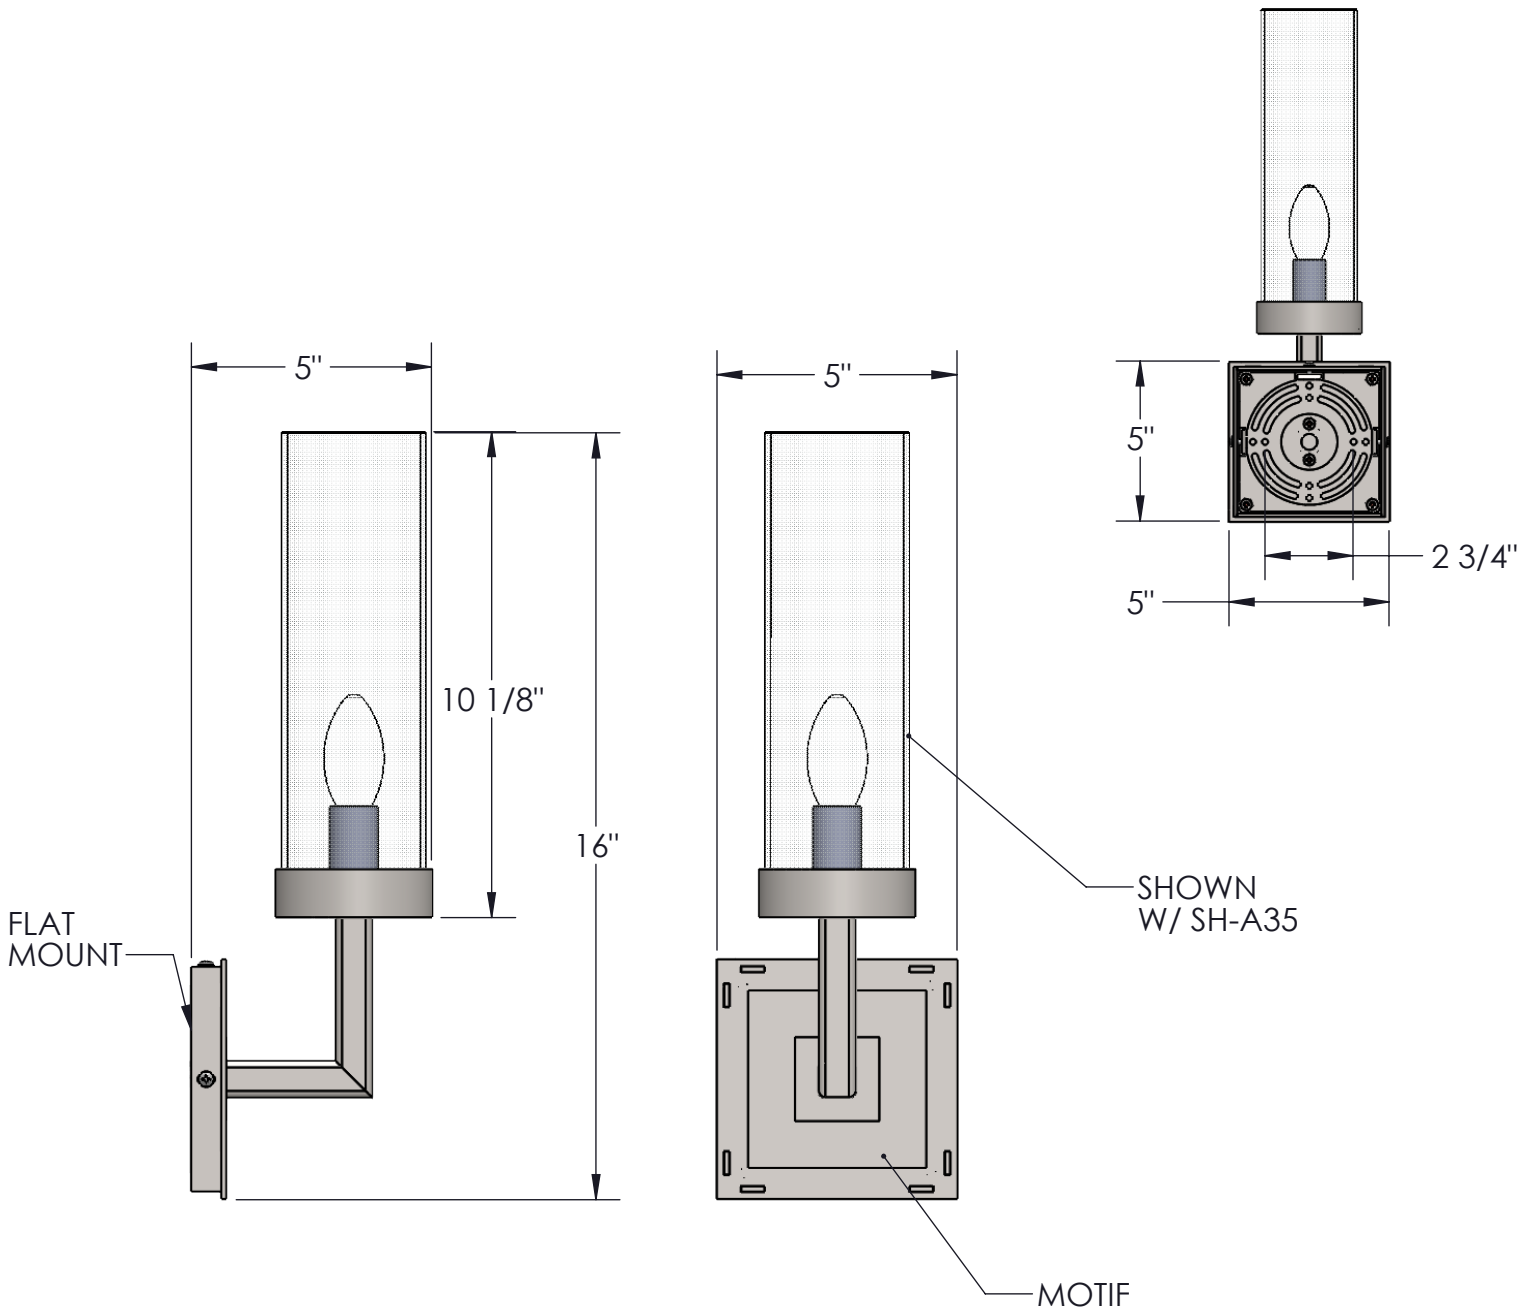

Approved By:

Product #: ID2158-L NEW SPEC

Date: 1/27/2017

Mounting Style: FLAT	Electrical Type: INCANDESCENT
Approximate lbs.: 5	Bulb Qty: 1 Wattage: 60
Finish: SEE TRAVELER	Voltage: 120
Top Diffuser: OPEN	Socket Type: E12
Bottom Diffuser: N/A	UL Location: DRY

Mounting Detail

CAUTION
HARDWARE PACKET "D"
MOUNTS DIRECTLY TO
J-BOX.

All fixtures created by Hammerton are handcrafted by artisans—dimensions may vary.

© Copyright 2021. All rights in design, detail or invention of this drawing are reserved as the property of Hammerton. Any imitation or adaptation without written consent is strictly prohibited.