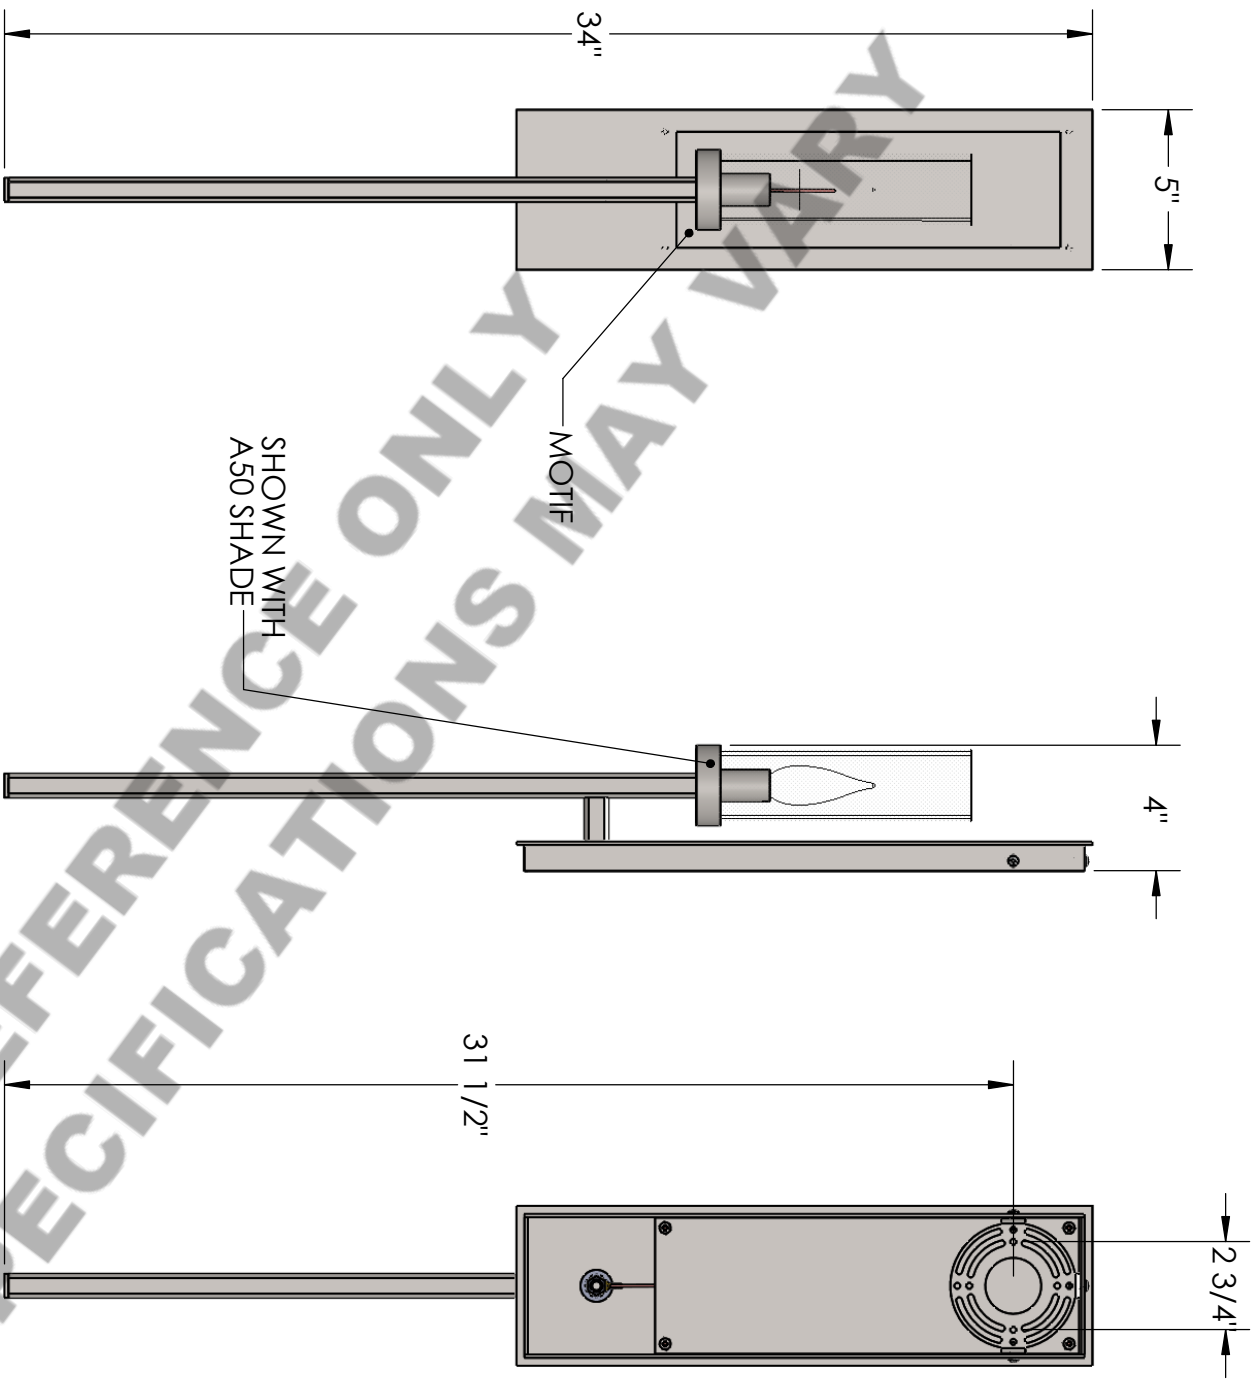

## SPECIFICATION DRAWING

Approved By:

Product #: ID2156-S

Date:9/13/2016

Mounting Style: FLAT	Electrical Type: INCANDESCENT
Approximate lbs.: 8	Bulb Qty: 1 Wattage: 60
Finish:SEE WEBSITE FOR OPTIONS	Voltage:120
Top Diffuser: OPEN	Socket Type:SMALL
Bottom Diffuser:N/A	UL Location: DRY
All fixtures created by Hammeron are handcrafted by artisans—dimensions may vary.	
© Copyright 2015. All rights in design, detail or invention of this drawing are reserved as the property of Hammeron. Any imitation or adaptation without written consent is strictly prohibited.	
Hammeron Inc. • 217 Wright Brothers Dr. Salt Lake City, UT 84116 (801) 973-8095	

Mounting Detail

**CAUTION**

HARDWARE PACKET "D"  
MOUNTS DIRECTLY TO  
J-BOX.