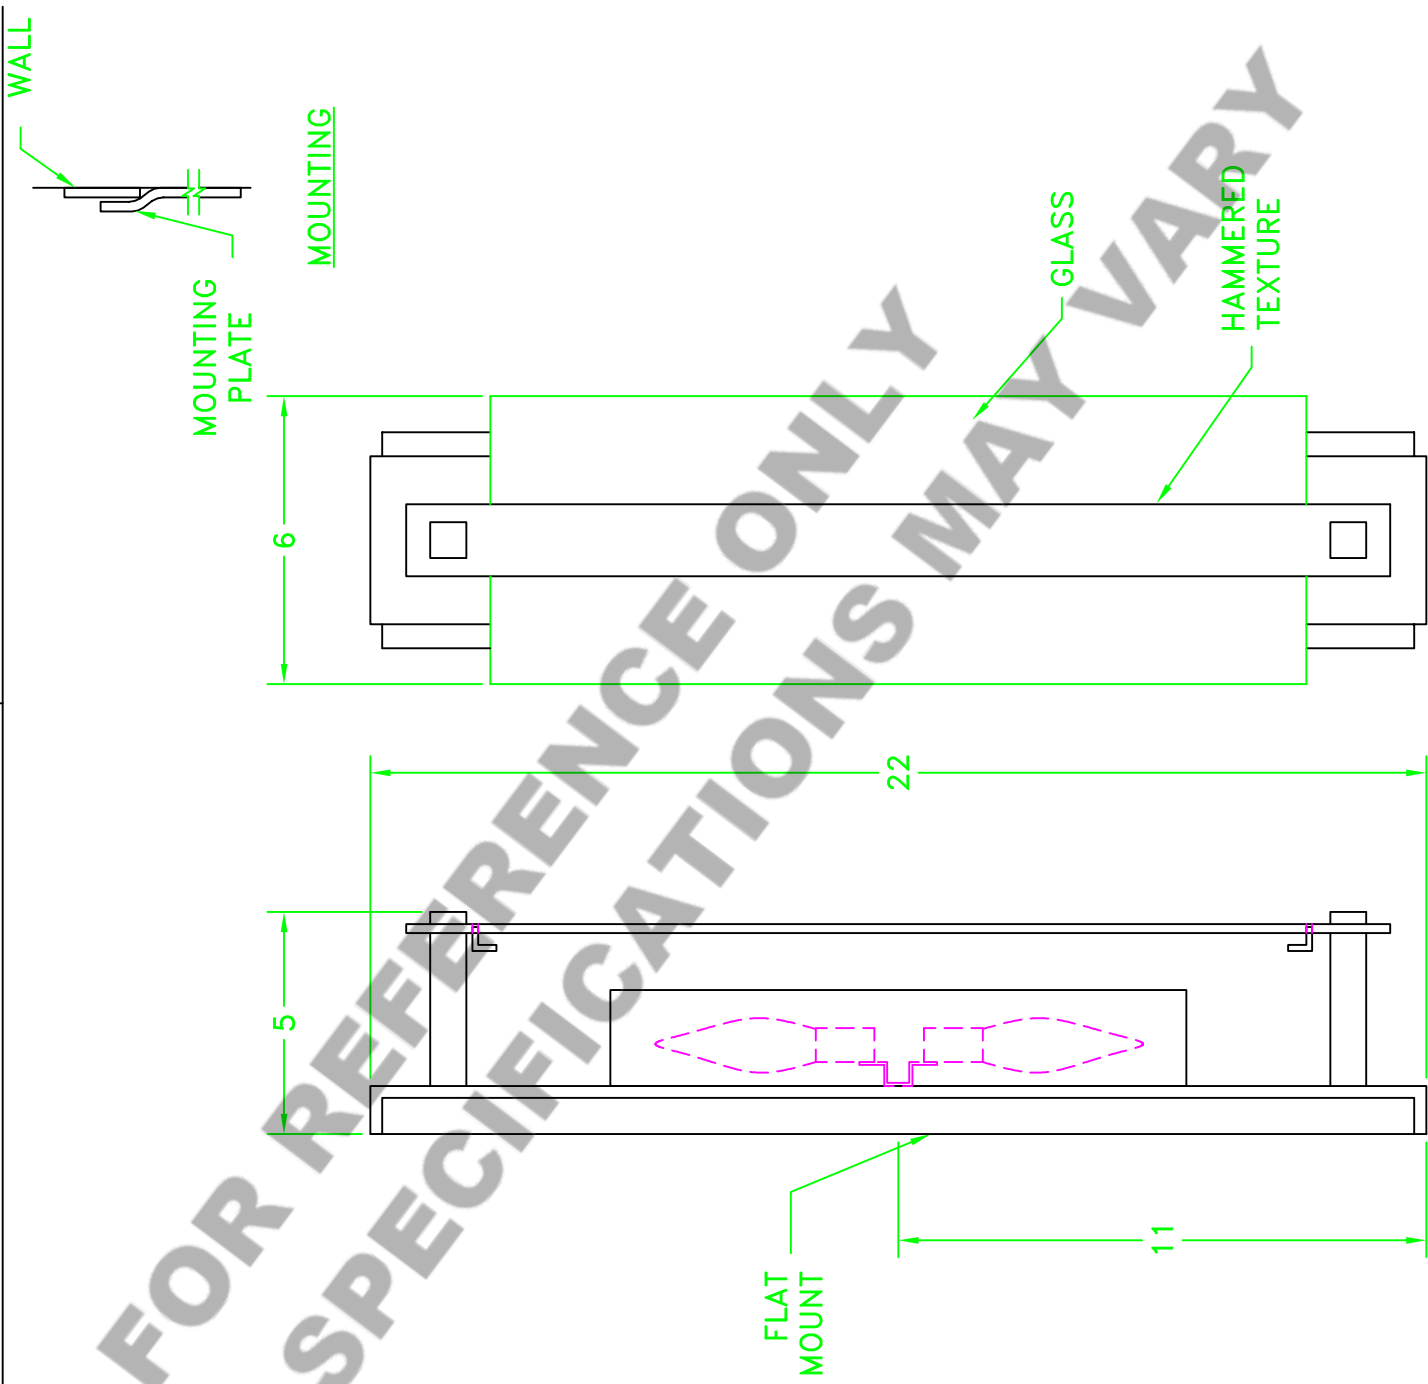

## SPECIFICATION DRAWING

Location:

Product #: ID2103--GLASS

Visit [hammerton.com](http://hammerton.com) for product options and specifications.

Mounting Style: D	Electrical Type: INCANDESCENT	Mounting Detail	
Approximate lbs.: 12	Bulb Qty: 2	Wattage: 40	
Finish: SEE WEB SITE FOR OPTIONS	Voltage: 120	Socket Type: CANDELABRA	
Top Diffuser: OPEN	Socket Type: CANDELABRA	UL Location: DRY	

All fixtures created by Hammerton are handcrafted by artisans. Dimensions may vary up to 1/8".

© Copyright 2013. All rights in design, detail or invention of this drawing are reserved as the property of Hammerton. Any imitation or adaptation without written consent is strictly prohibited.