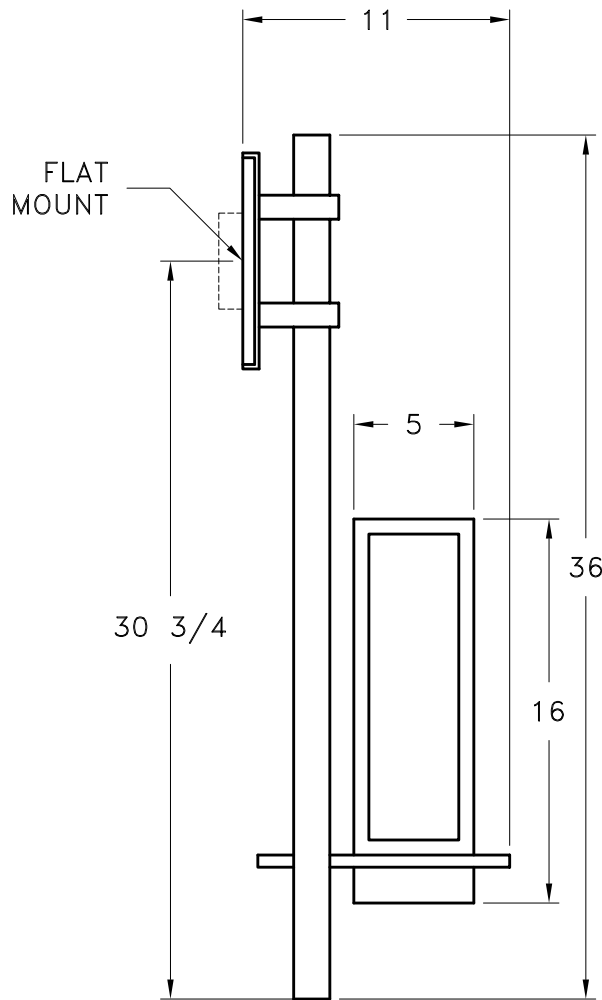

Location:

Product #: ID2073

MOUNTING

Visit [hammerton.com](http://hammerton.com) for product options and specifications.

Mounting Style: C	Electrical Type: INCANDESCENT
Approximate lbs.: 35	Bulb Qty: 1 Wattage: 60
Finish: SEE WEB SITE FOR OPTIONS	Voltage: 120
Top Diffuser: N/A	Socket Type: MEDIUM
Bottom Diffuser: N/A	UL Location: DRY

Mounting Detail

**CAUTION**  
**HARDWARE PACKET "C"**  
**MOUNTS DIRECTLY TO**  
**BUILDING STRUCTURE.**

All fixtures created by Hammerton are handcrafted by artisans. Dimensions may vary up to 1/8".

©Copyright 2013. All rights in design, detail or invention of this drawing are reserved as the property of Hammerton. Any imitation or adaptation without written consent is strictly prohibited.