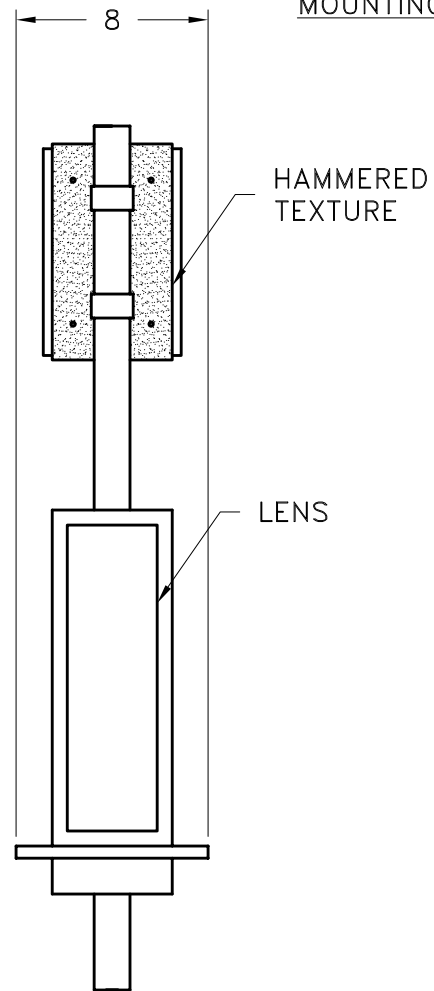

Location:

Product #: ID2073

MOUNTING

Visit [hammerton.com](http://hammerton.com) for product options and specifications.

Mounting Style: C	Electrical Type: INCANDESCENT
Approximate lbs.: 35	Bulb Qty: 1 Wattage: 60
Finish: SEE WEB SITE FOR OPTIONS	Voltage: 120
Top Diffuser: N/A	Socket Type: MEDIUM
Bottom Diffuser: N/A	UL Location: DRY

Mounting Detail

**CAUTION**  
**HARDWARE PACKET "C"**  
**MOUNTS DIRECTLY TO**  
**BUILDING STRUCTURE.**

All fixtures created by Hammerton are handcrafted by artisans. Dimensions may vary up to 1/8".

©Copyright 2013. All rights in design, detail or invention of this drawing are reserved as the property of Hammerton. Any imitation or adaptation without written consent is strictly prohibited.