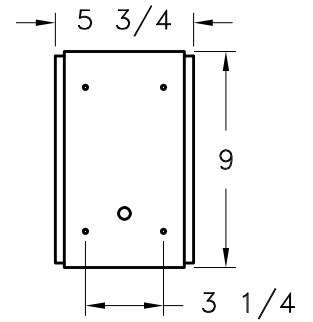

Location:

Product #: ID2073

MOUNTING

Visit [hammerton.com](http://hammerton.com) for product options and specifications.

Mounting Style: C	Electrical Type: INCANDESCENT
Approximate lbs.: 35	Bulb Qty: 1 Wattage: 60
Finish: SEE WEB SITE FOR OPTIONS	Voltage: 120
Top Diffuser: N/A	Socket Type: MEDIUM
Bottom Diffuser: N/A	UL Location: DRY

Mounting Detail

**CAUTION**  
**HARDWARE PACKET "C"**  
**MOUNTS DIRECTLY TO**  
**BUILDING STRUCTURE.**

All fixtures created by Hammerton are handcrafted by artisans. Dimensions may vary up to 1/8".

©Copyright 2013. All rights in design, detail or invention of this drawing are reserved as the property of Hammerton. Any imitation or adaptation without written consent is strictly prohibited.