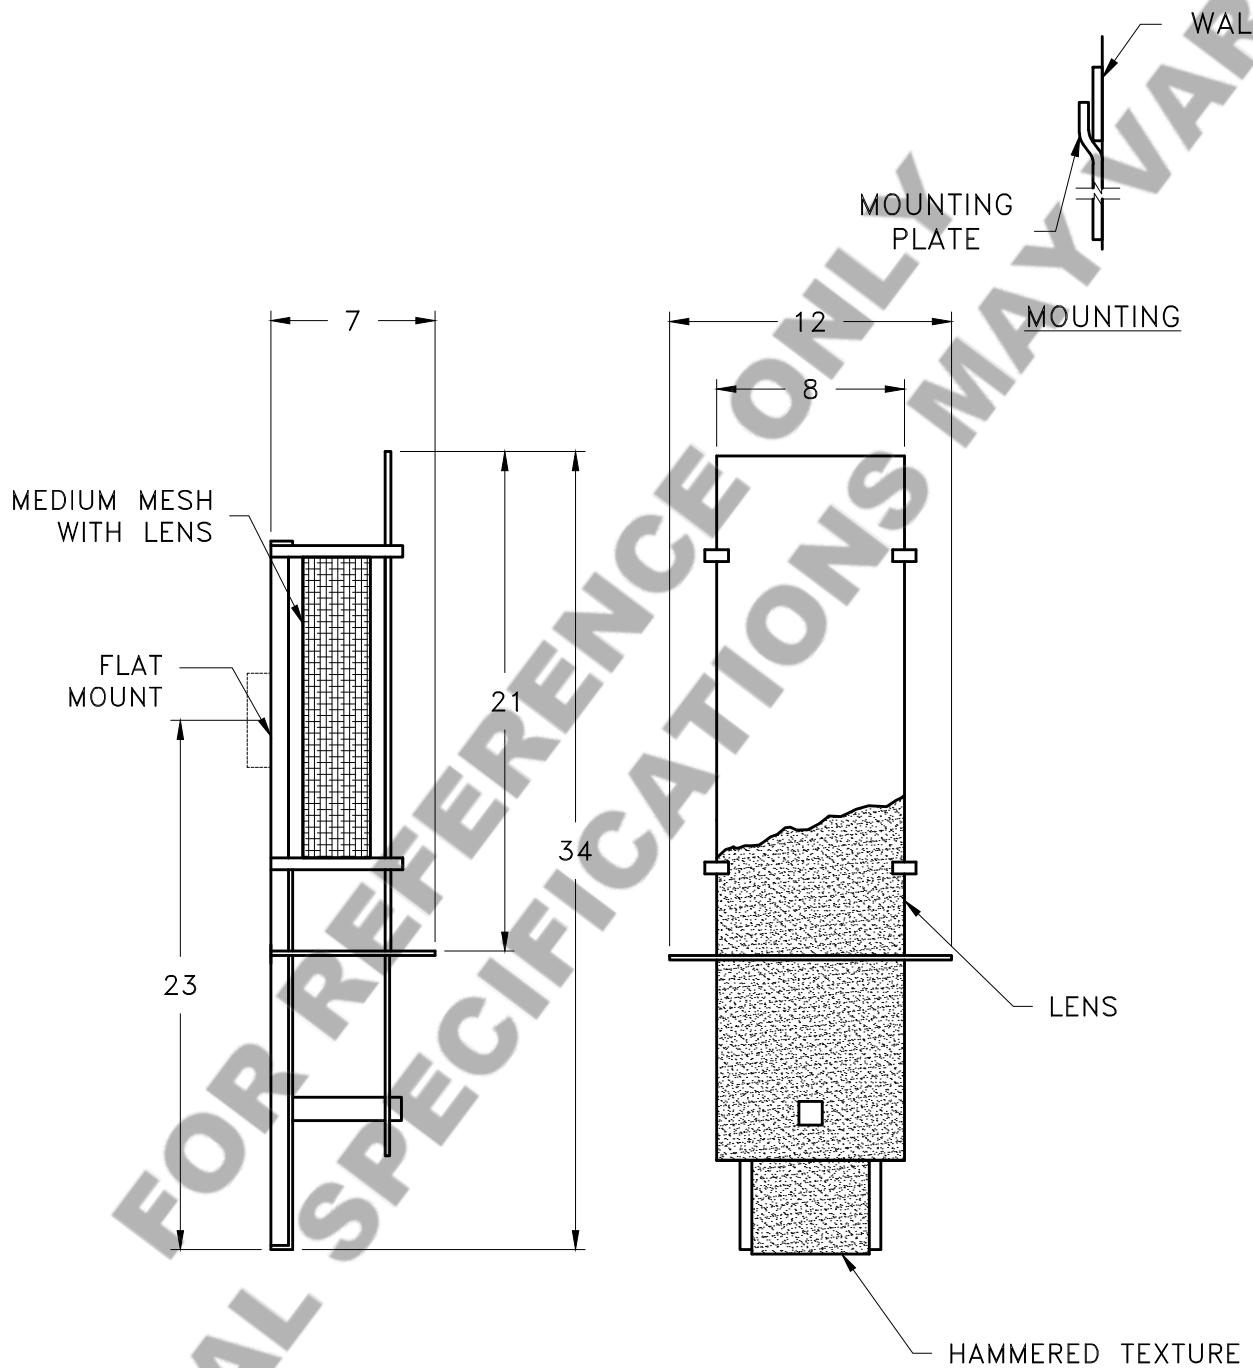

Location:

Product #: ID2072

Visit hammerton.com for product options and specifications.

Mounting Style: E	Electrical Type: INCANDESCENT	<p>Mounting Detail</p> <p>UL APPROVED J-BOX</p>
Approximate lbs.: 26	Bulb Qty: 2 Wattage: 60	
Finish: SEE WEB SITE FOR OPTIONS	Voltage: 120	
Top Diffuser: OPEN	Socket Type: CANDELABRA	
Bottom Diffuser: OPEN	UL Location: DRY	

All fixtures created by Hammerton are handcrafted by artisans. Dimensions may vary up to $\frac{7}{8}$ ".

©Copyright 2013. All rights in design, detail or invention of this drawing are reserved as the property of Hammerton. Any imitation or adaptation without written consent is strictly prohibited.