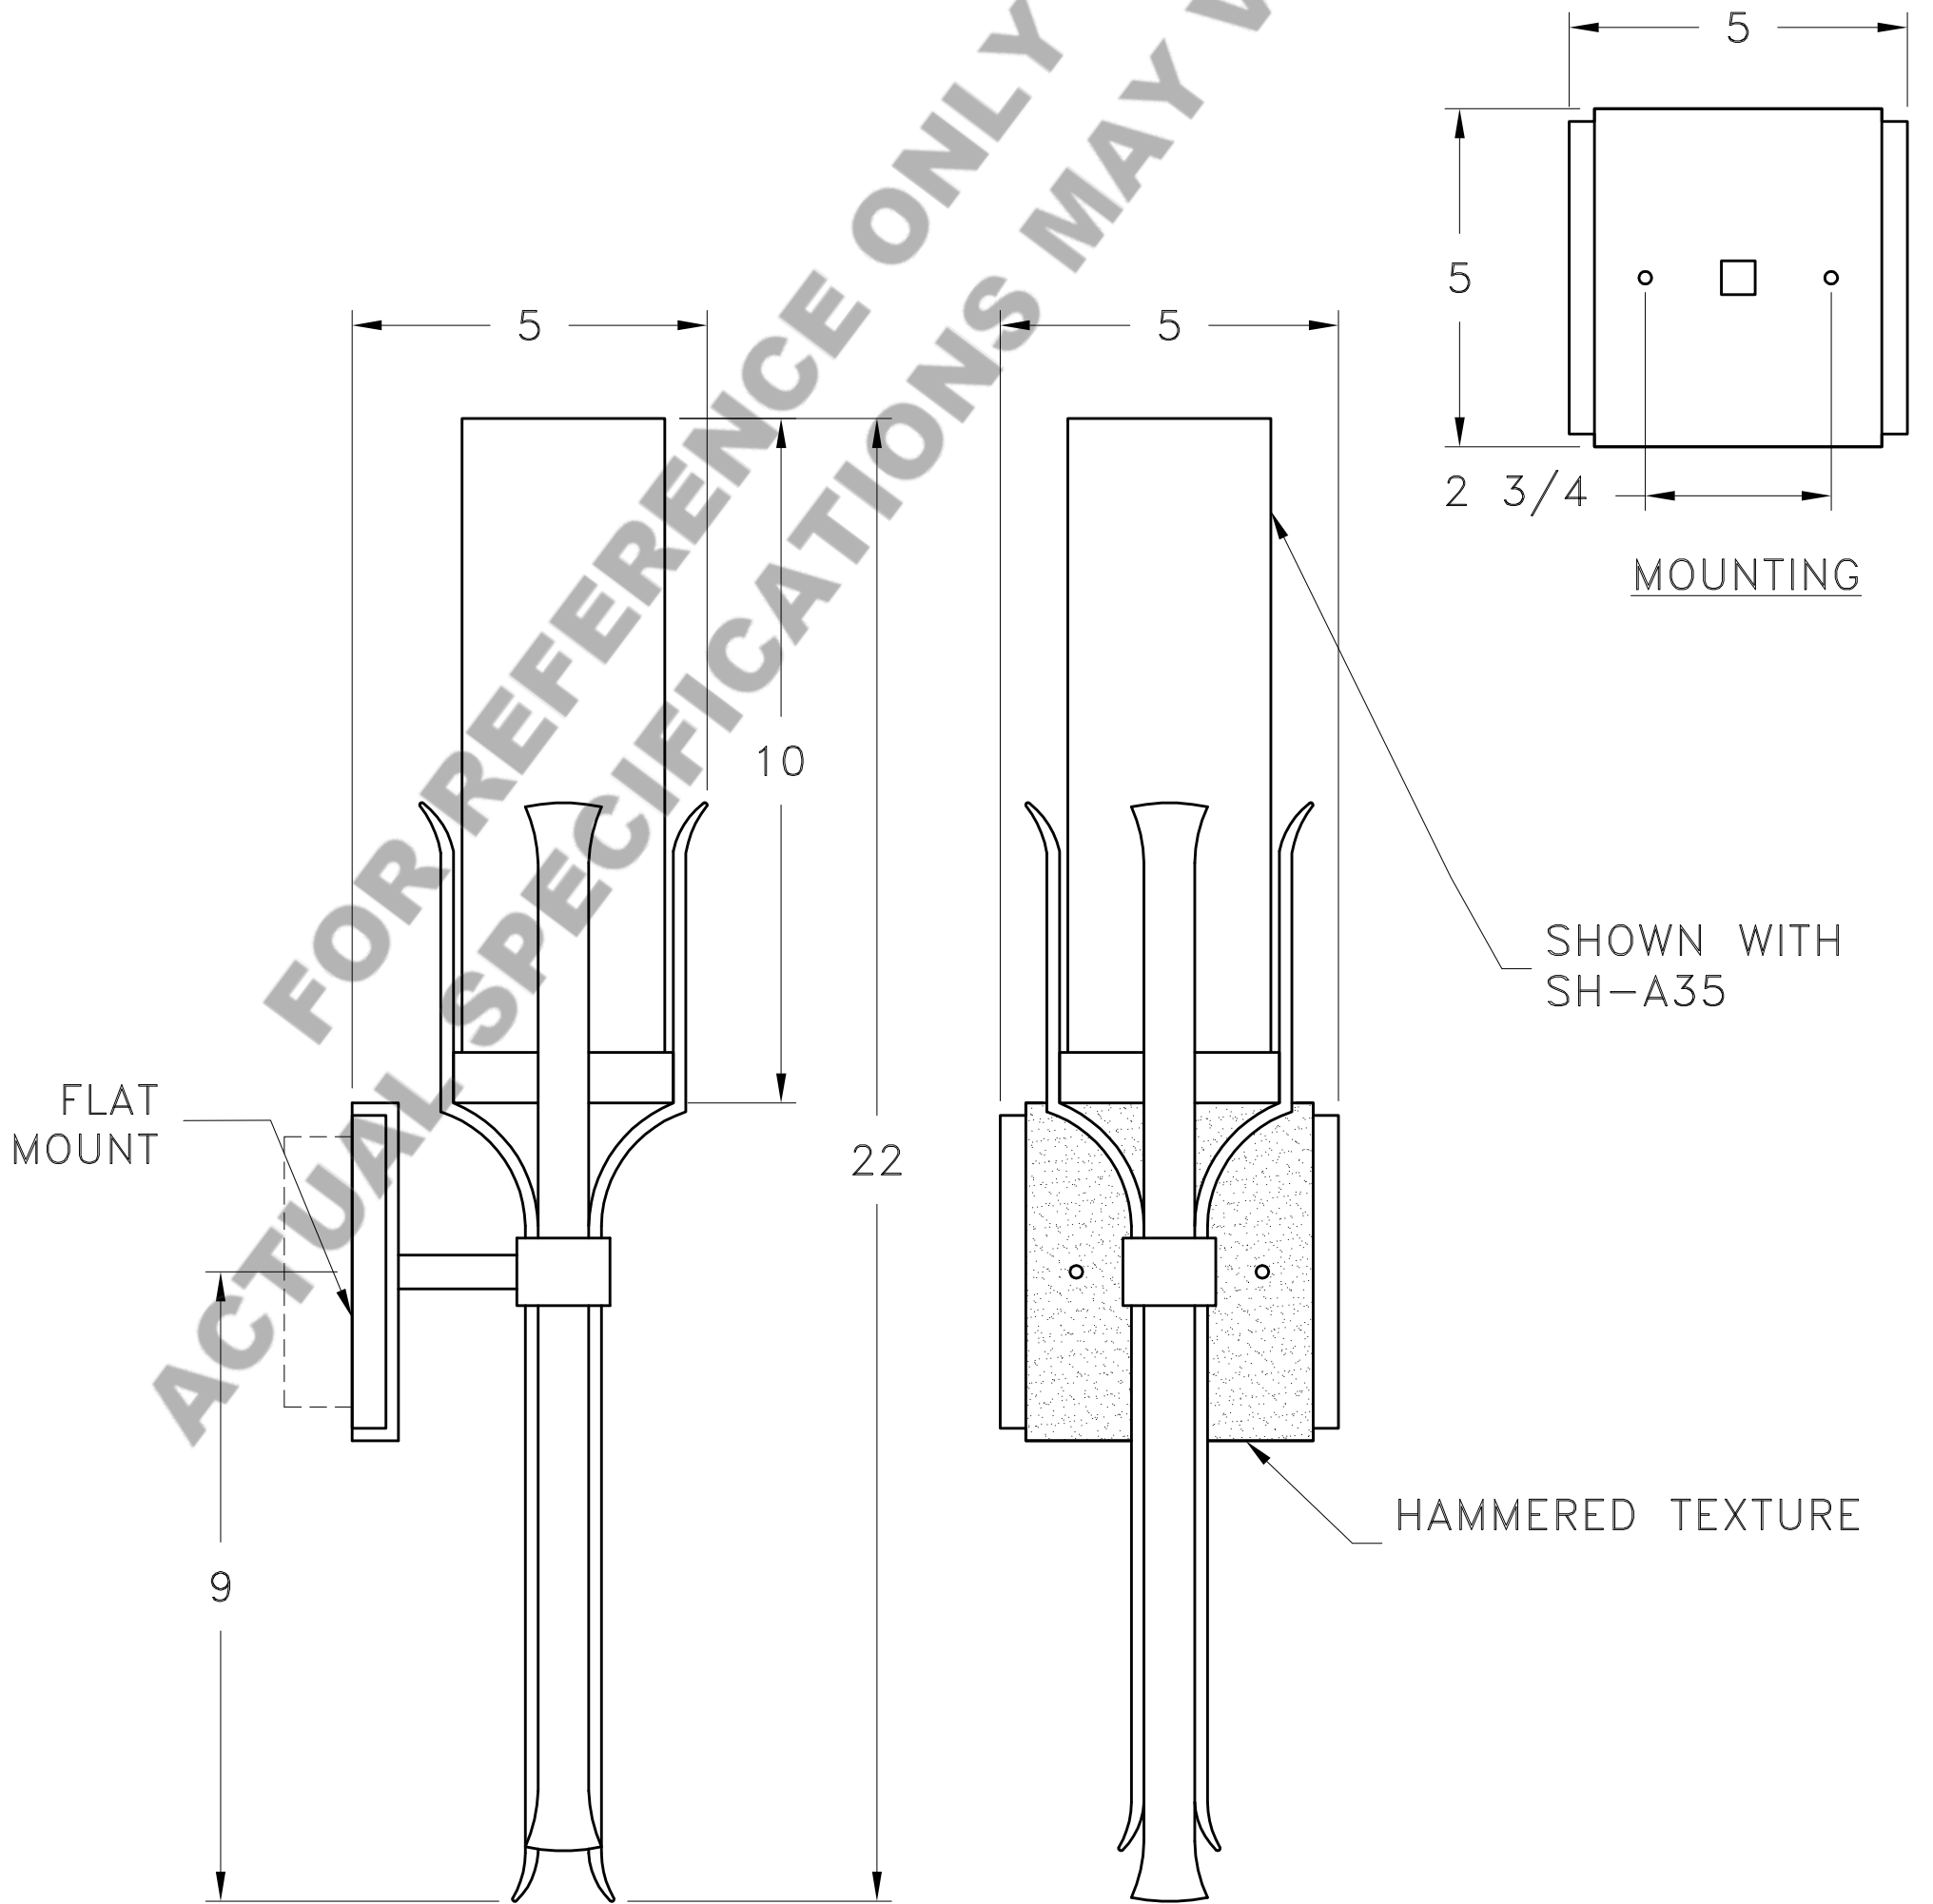

Location:

Product #: ID2069

Visit hammerton.com for product options and specifications.

Mounting Style: D	Electrical Type: INCANDESCENT
Approximate lbs.: 8	Bulb Qty: 1 Wattage: SEE SHADE
Finish: SEE WEB SITE FOR OPTIONS	Voltage: 120
Top Diffuser: N/A	Socket Type: CANDELABRA
Bottom Diffuser: N/A	UL Location: DRY

Mounting Detail

CAUTION
HARDWARE PACKET "D"
MOUNTS DIRECTLY TO
J-BOX.

All fixtures created by Hammerton are handcrafted by artisans. Dimensions may vary up to 1/8".

©Copyright 2013. All rights in design, detail or invention of this drawing are reserved as the property of Hammerton. Any imitation or adaptation without written consent is strictly prohibited.