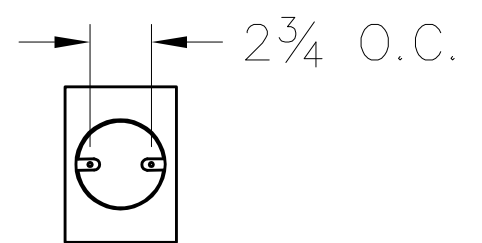

Location:

Product #: ID2069

Visit hammerton.com for product options and specifications.

Mounting Style: D	Electrical Type: INCANDESCENT
Approximate lbs.: 8	Bulb Qty: 1 Wattage: SEE SHADE
Finish: SEE WEB SITE FOR OPTIONS	Voltage: 120
Top Diffuser: N/A	Socket Type: CANDELABRA
Bottom Diffuser: N/A	UL Location: DRY

Mounting Detail

CAUTION
HARDWARE PACKET "D"
MOUNTS DIRECTLY TO
J-BOX.

All fixtures created by Hammerton are handcrafted by artisans. Dimensions may vary up to 1/8".

©Copyright 2013. All rights in design, detail or invention of this drawing are reserved as the property of Hammerton. Any imitation or adaptation without written consent is strictly prohibited.