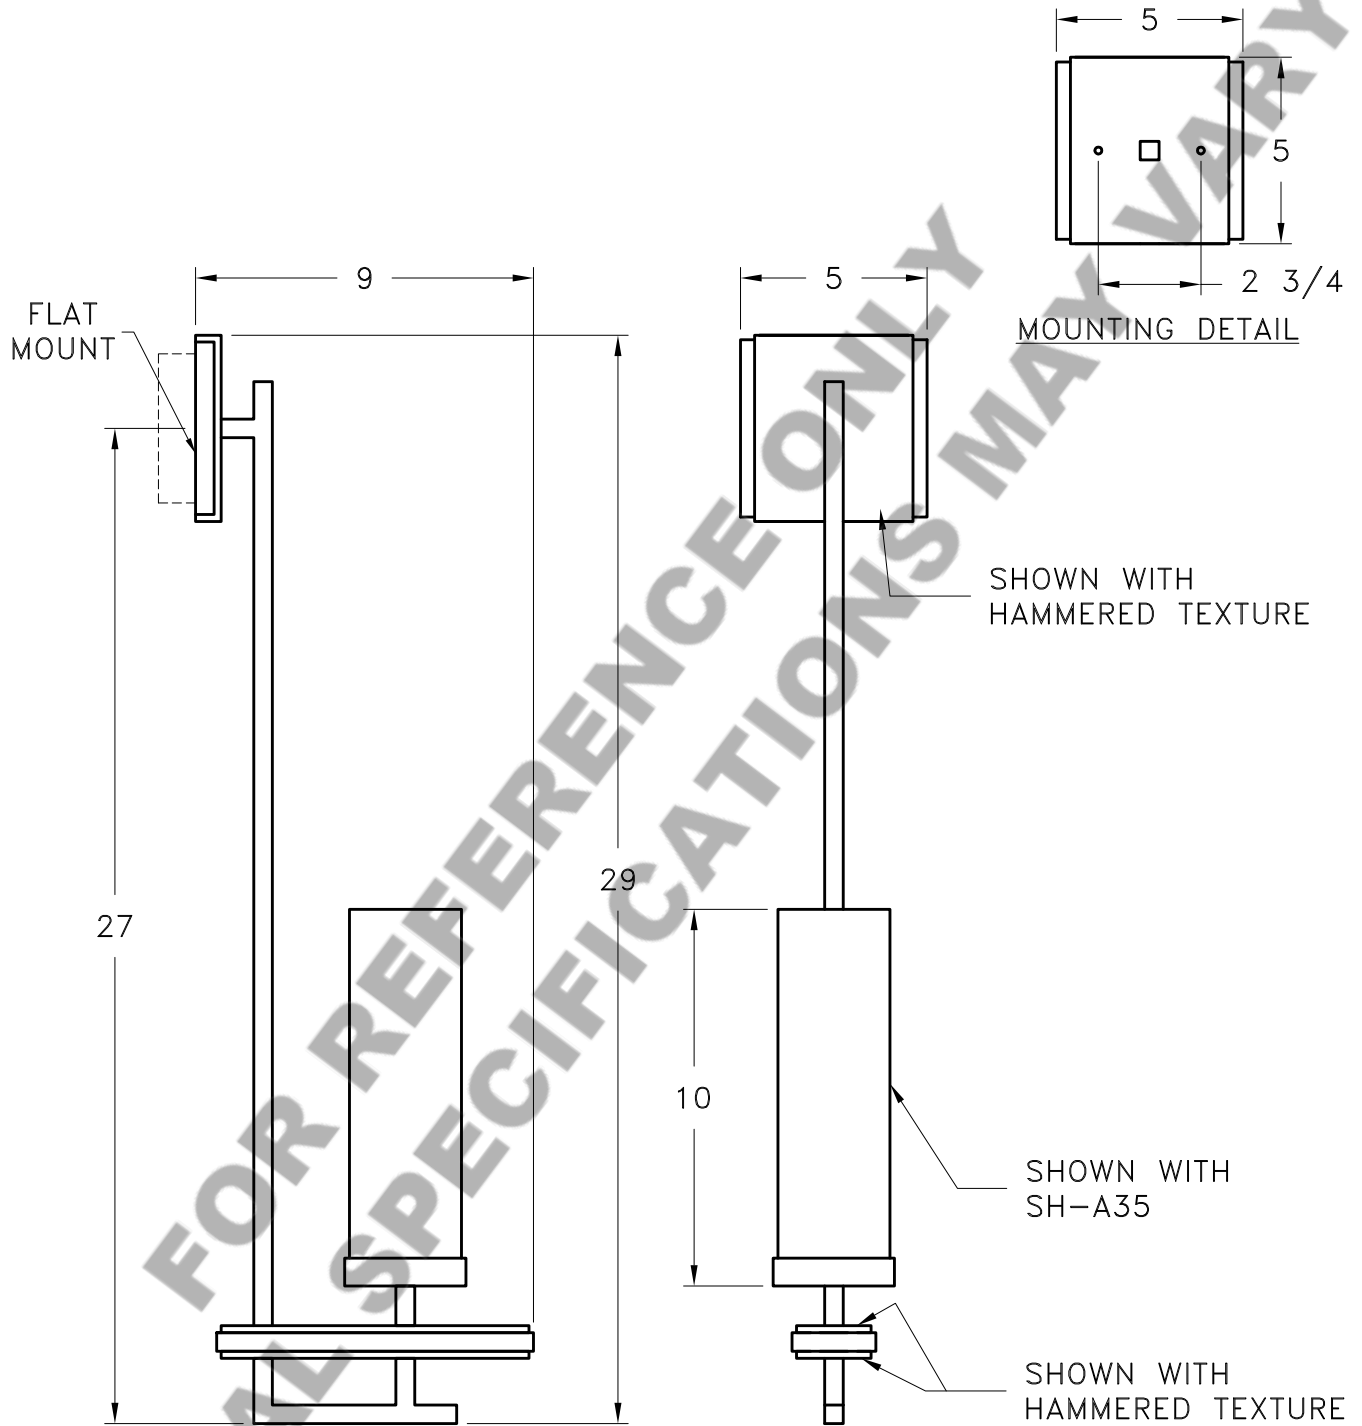

Location:

Product #: ID2066

Visit hammerton.com for product options and specifications.

Mounting Style: D	Electrical Type: INCANDESCENT	Mounting Detail
Approximate lbs.: 10	Bulb Qty: 1 Wattage: SEE SHADE	<p>2 3/4 O.C.</p> <p>CAUTION HARDWARE PACKET "D" MOUNTS DIRECTLY TO J-BOX.</p>
Finish: SEE WEB SITE FOR OPTIONS	Voltage: 120	
Top Diffuser: N/A	Socket Type: CANDELABRA	
Bottom Diffuser: N/A	UL Location: DRY	
All fixtures created by Hammerton are handcrafted by artisans. Dimensions may vary up to 7/8".		
©Copyright 2012. All rights in design, detail or invention of this drawing are reserved as the property of Hammerton. Any imitation or adaptation without written consent is strictly prohibited.		
Hammerton Inc. · 217 Wright Brothers Dr. · Salt Lake City, UT 84116 · (801) 973-8095		