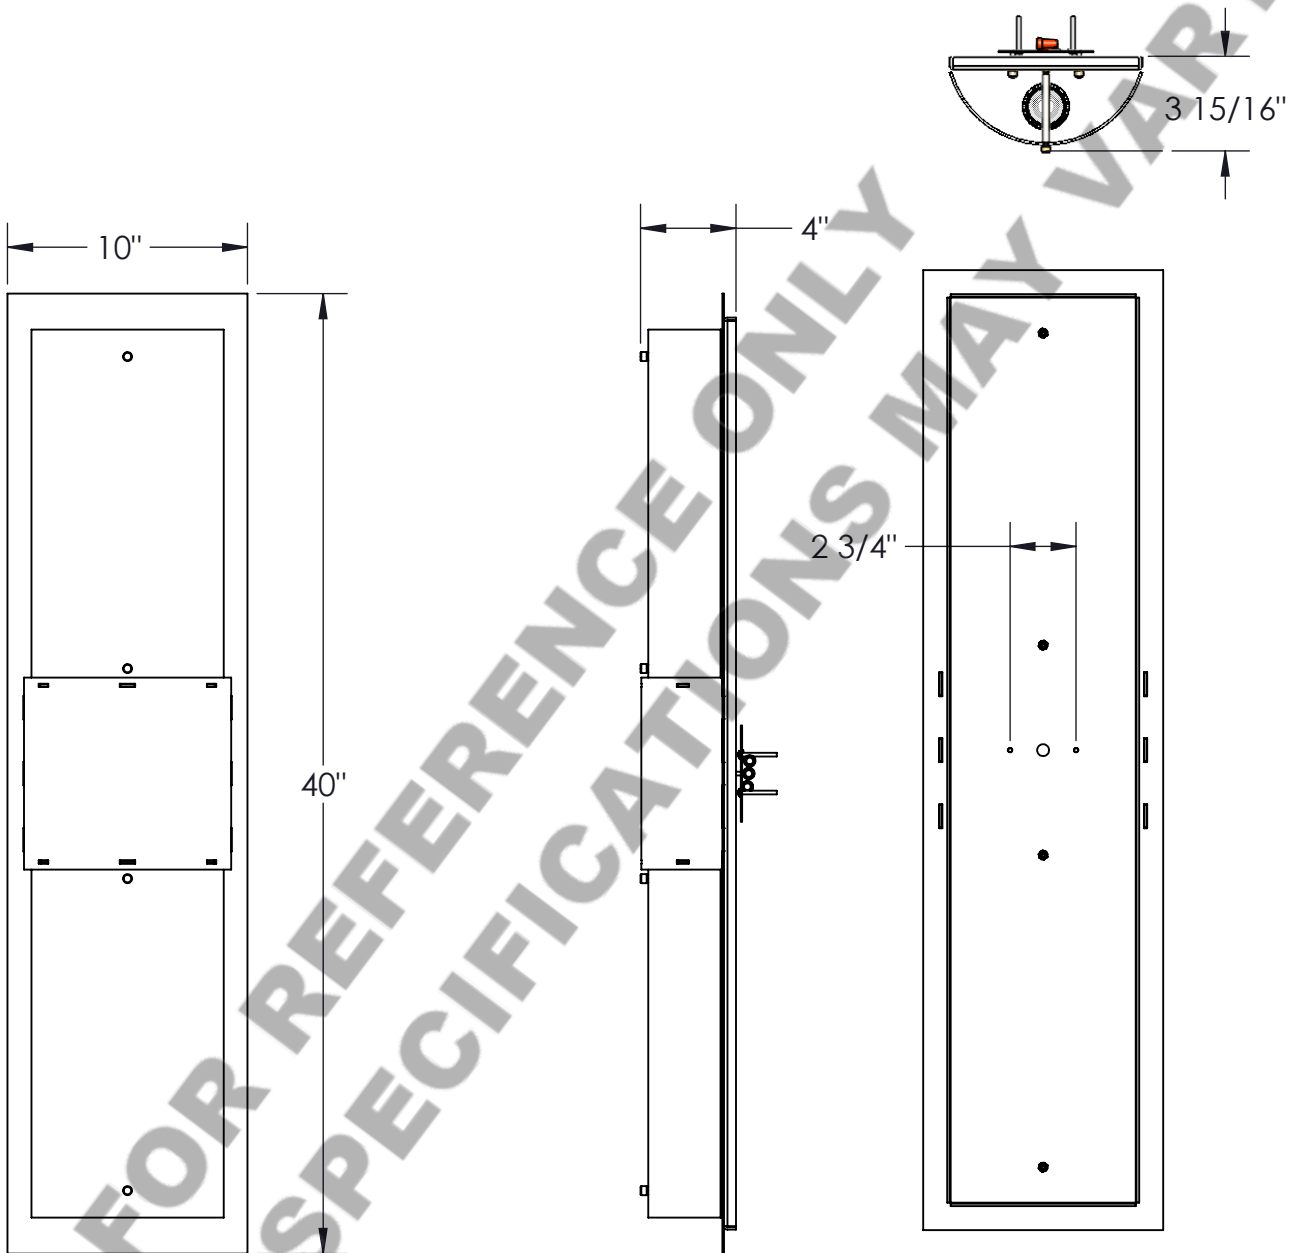

Approved By:

Product #: CS2276

Mounting Style: FLAT	Electrical Type: INCANDESCENT
Approximate lbs.: 23	Bulb Qty: 2 Wattage: 35
Finish: SEE WEBSITE FOR OPTIONS	Voltage: 120
Top Diffuser: OPEN	Socket Type: GU-10
Bottom Diffuser: OPEN	UL Location: DRY

Mounting Detail

All fixtures created by Hammerton are handcrafted by artisans—dimensions may vary.

© Copyright 2015. All rights in design, detail or invention of this drawing are reserved as the property of Hammerton. Any imitation or adaptation without written consent is strictly prohibited.