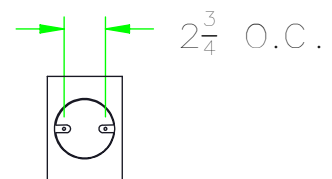

Mounting Style: FLAT	Electrical Type: INCANDESCENT
Approximate lbs.: 23	Bulb Qty: 2 Wattage: 35
Finish: SEE WEBSITE FOR OPTIONS	Voltage: 120
Top Diffuser: OPEN	Socket Type: GU-10
Bottom Diffuser: OPEN	UL Location: DRY

Mounting Detail