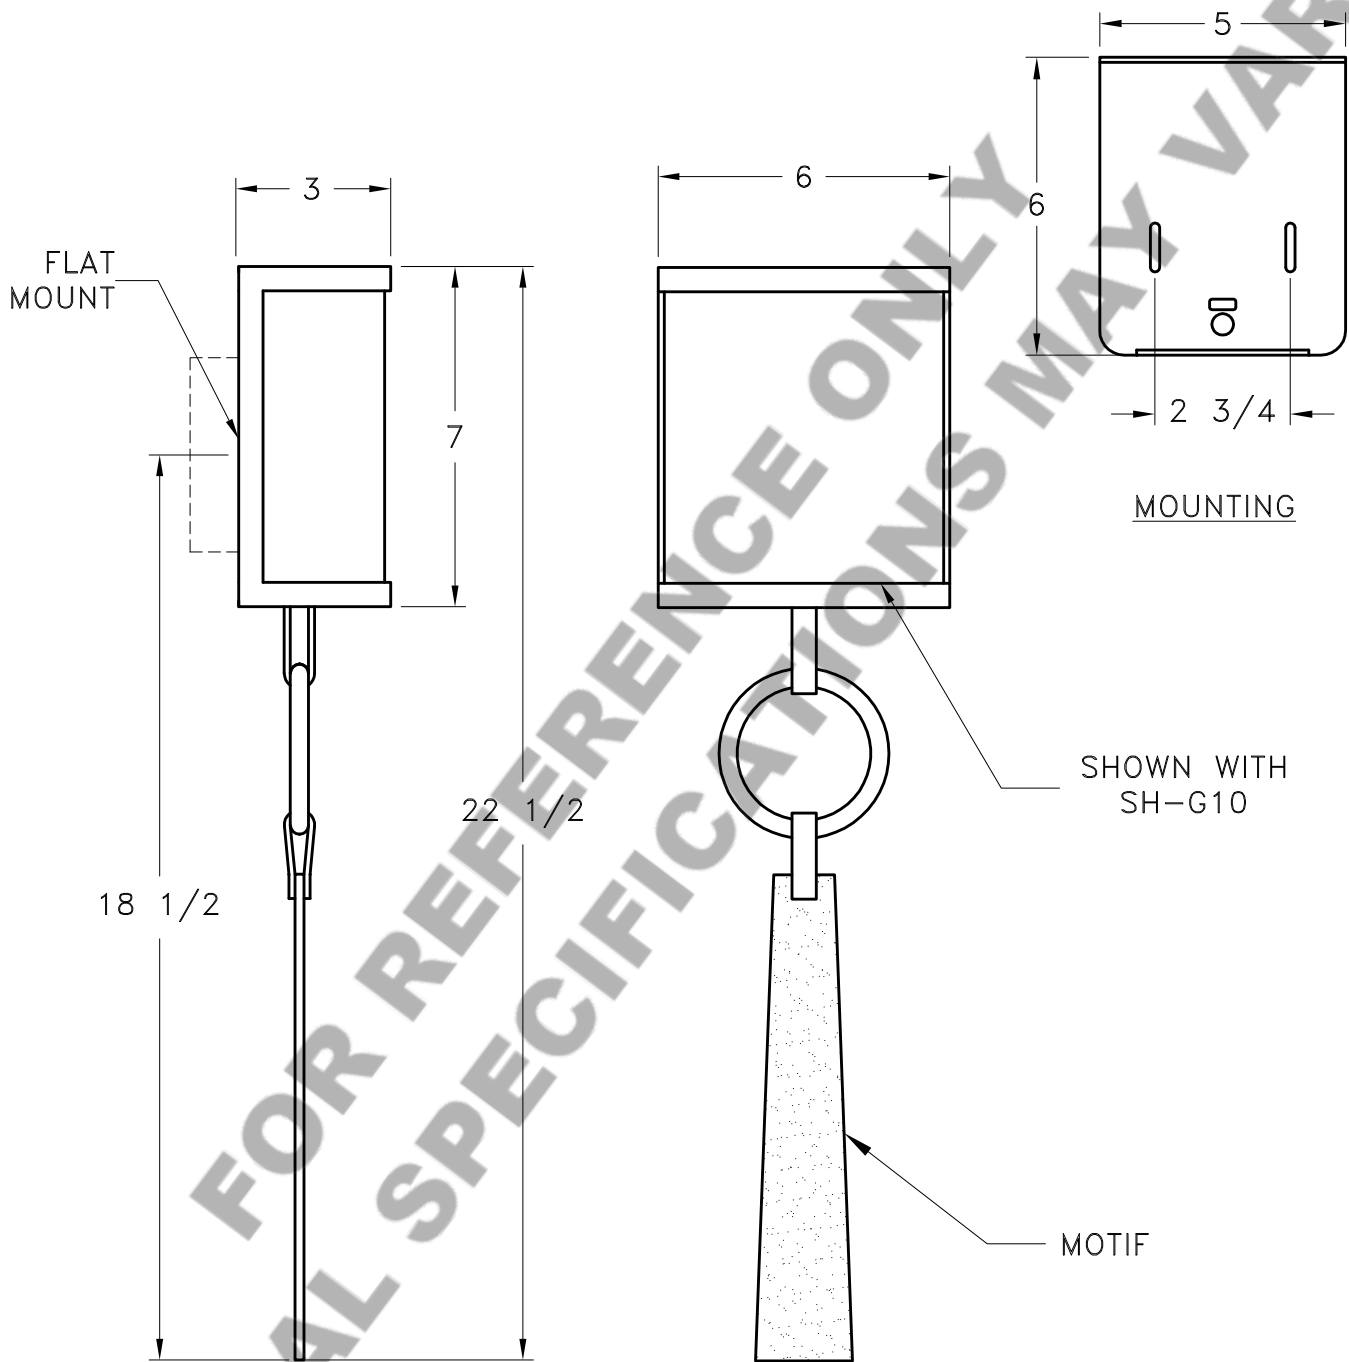

Location:

Product #: CS2168

Visit [hammerton.com](http://hammerton.com) for product options and specifications.

Mounting Style: D	Electrical Type: INCANDESCENT	Mounting Detail 
Approximate lbs.:	Bulb Qty: 1 Wattage: 60	
Finish: SEE WEB SITE FOR OPTIONS	Voltage: 120	
Top Diffuser: OPEN	Socket Type: CANDELABRA	
Bottom Diffuser: OPEN	UL Location: DRY	

All fixtures created by Hammerton are handcrafted by artisans. Dimensions may vary up to 7/8".

© Copyright 2013. All rights in design, detail or invention of this drawing are reserved as the property of Hammerton. Any imitation or adaptation without written consent is strictly prohibited.