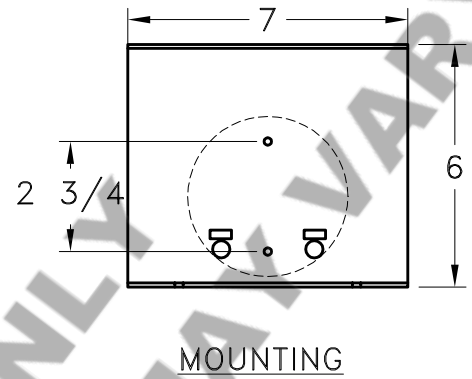

Location:

Product #: CS2167

Visit hammerton.com for product options and specifications.

Mounting Style: D	Electrical Type: INCANDESCENT	<p>Mounting Detail</p> <p>2 3/4 O.C.</p> <p>CAUTION HARDWARE PACKET "D" MOUNTS DIRECTLY TO J-BOX.</p>
Approximate lbs.: 12	Bulb Qty: 2 Wattage: 60	
Finish: SEE WEB SITE FOR OPTIONS	Voltage: 120	
Top Diffuser: OPEN	Socket Type: CANDELABRA	
Bottom Diffuser: OPEN	UL Location: DRY	
<p>All fixtures created by Hammerton are handcrafted by artisans. Dimensions may vary up to 7/8".</p> <p>©Copyright 2013. All rights in design, detail or invention of this drawing are reserved as the property of Hammerton. Any imitation or adaptation without written consent is strictly prohibited.</p> <p>Hammerton Inc. · 217 Wright Brothers Dr. · Salt Lake City, UT 84116 · (801) 973-8095</p>		