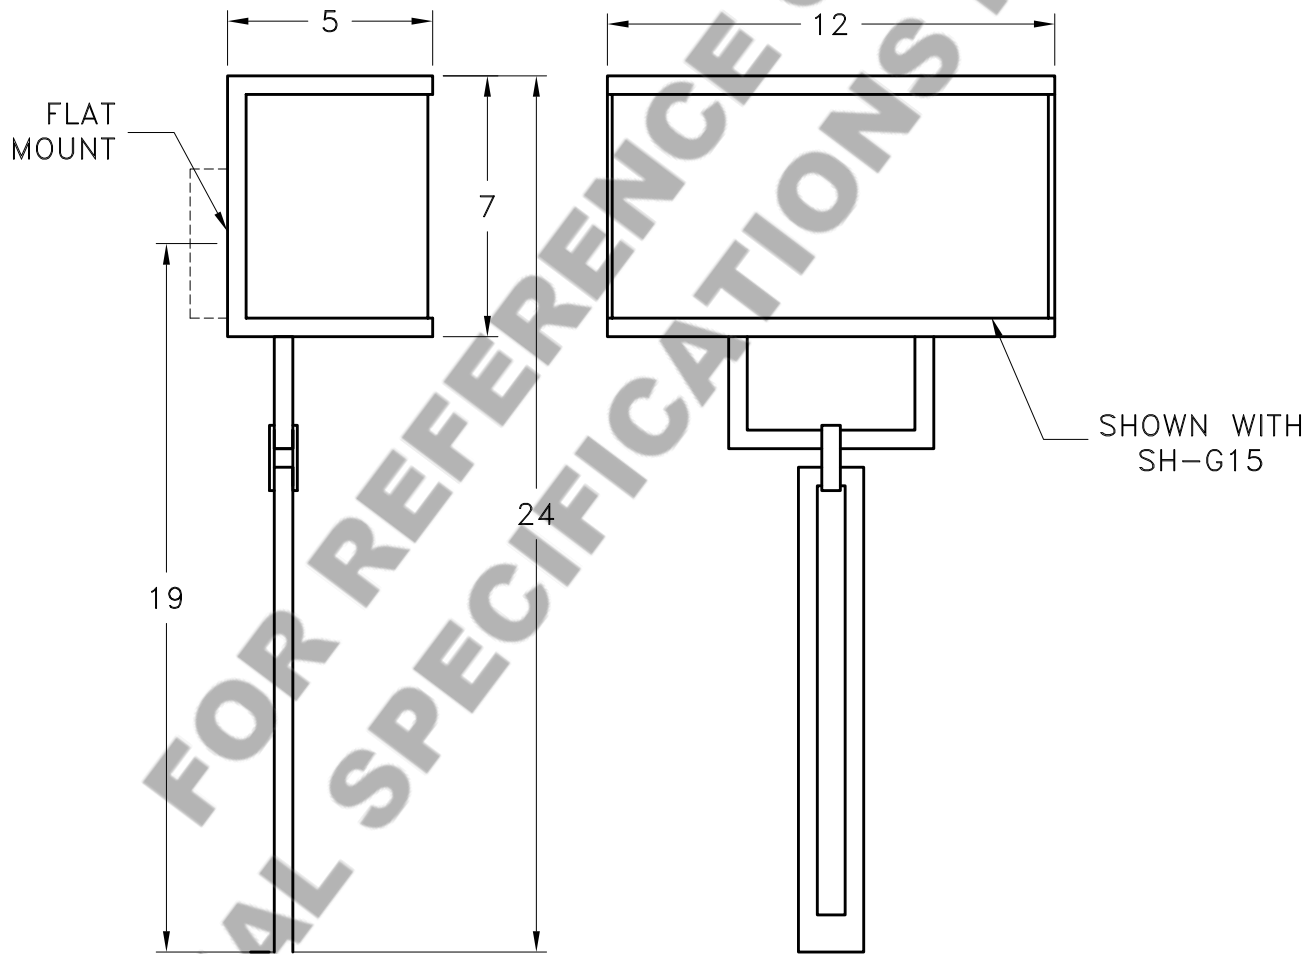

Location:

Product #: CS2167

Visit hammerton.com for product options and specifications.

Mounting Style: D	Electrical Type: INCANDESCENT	<p>Mounting Detail</p> <p>2 3/4 O.C.</p> <p>CAUTION HARDWARE PACKET "D" MOUNTS DIRECTLY TO J-BOX.</p>
Approximate lbs.: 12	Bulb Qty: 2 Wattage: 60	
Finish: SEE WEB SITE FOR OPTIONS	Voltage: 120	
Top Diffuser: OPEN	Socket Type: CANDELABRA	
Bottom Diffuser: OPEN	UL Location: DRY	
<p>All fixtures created by Hammerton are handcrafted by artisans. Dimensions may vary up to 7/8".</p> <p>©Copyright 2013. All rights in design, detail or invention of this drawing are reserved as the property of Hammerton. Any imitation or adaptation without written consent is strictly prohibited.</p> <p>Hammerton Inc. · 217 Wright Brothers Dr. · Salt Lake City, UT 84116 · (801) 973-8095</p>		