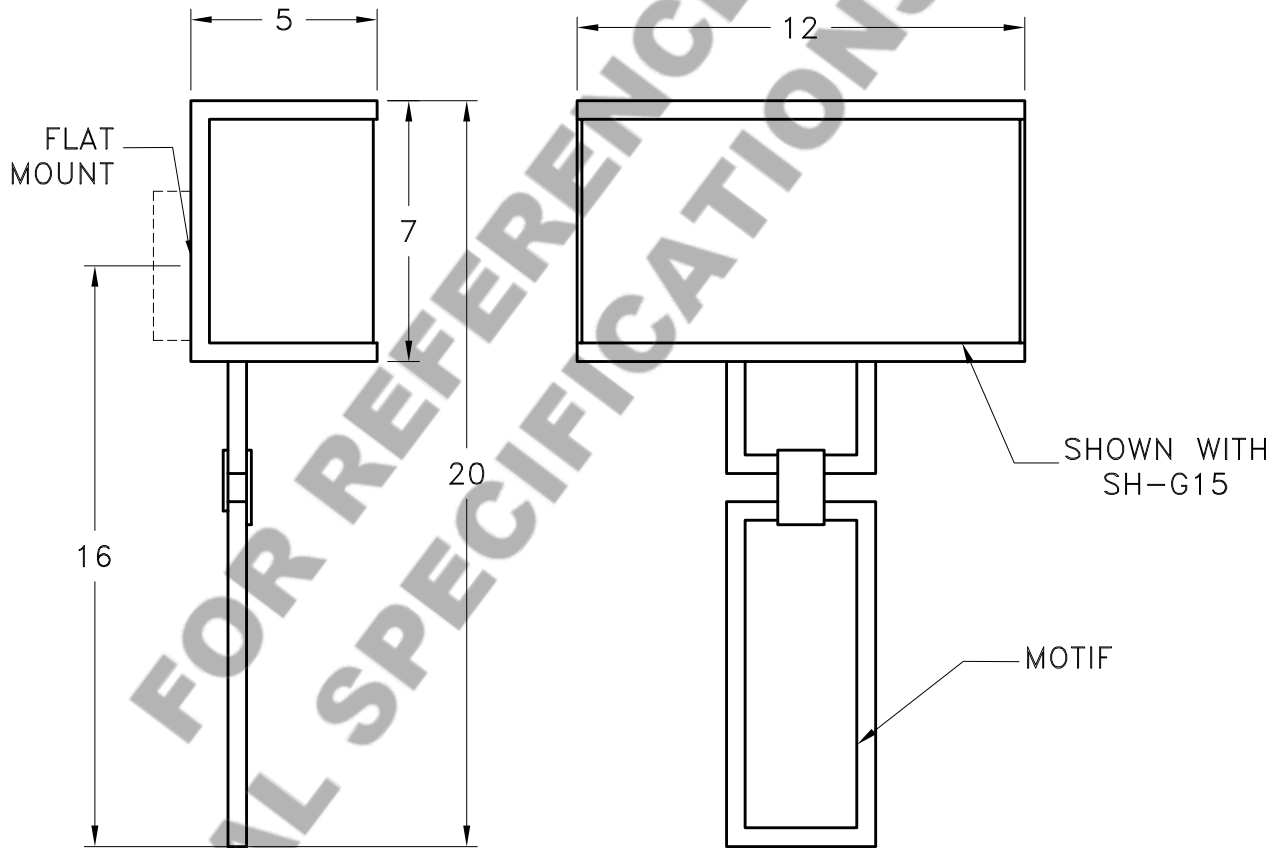

Location:

Product #: CS2166

MOUNTING

Visit hammerton.com for product options and specifications.

Mounting Style: D	Electrical Type: INCANDESCENT	<p>Mounting Detail</p> <p>2 3/4 O.C.</p> <p>CAUTION HARDWARE PACKET "D" MOUNTS DIRECTLY TO J-BOX.</p>
Approximate lbs.: 12	Bulb Qty: 2 Wattage: 60	
Finish: SEE WEB SITE FOR OPTIONS	Voltage: 120	
Top Diffuser: OPEN	Socket Type: CANDELABRA	
Bottom Diffuser: OPEN	UL Location: DRY	
All fixtures created by Hammerton are handcrafted by artisans. Dimensions may vary up to 7/8".		
©Copyright 2013. All rights in design, detail or invention of this drawing are reserved as the property of Hammerton. Any imitation or adaptation without written consent is strictly prohibited.		
Hammerton Inc. · 217 Wright Brothers Dr. · Salt Lake City, UT 84116 · (801) 973-8095		