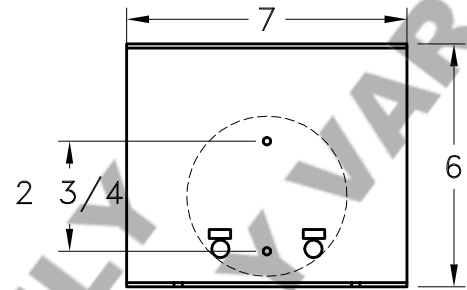

Location:

Product #: CS2166

MOUNTING

Visit hammerton.com for product options and specifications.

Mounting Style: D	Electrical Type: INCANDESCENT	<p>Mounting Detail</p> <p>2 3/4 O.C.</p> <p>CAUTION HARDWARE PACKET "D" MOUNTS DIRECTLY TO J-BOX.</p>
Approximate lbs.: 12	Bulb Qty: 2 Wattage: 60	
Finish: SEE WEB SITE FOR OPTIONS	Voltage: 120	
Top Diffuser: OPEN	Socket Type: CANDELABRA	
Bottom Diffuser: OPEN	UL Location: DRY	
All fixtures created by Hammerton are handcrafted by artisans. Dimensions may vary up to 7/8".		
©Copyright 2013. All rights in design, detail or invention of this drawing are reserved as the property of Hammerton. Any imitation or adaptation without written consent is strictly prohibited.		
Hammerton Inc. · 217 Wright Brothers Dr. · Salt Lake City, UT 84116 · (801) 973-8095		