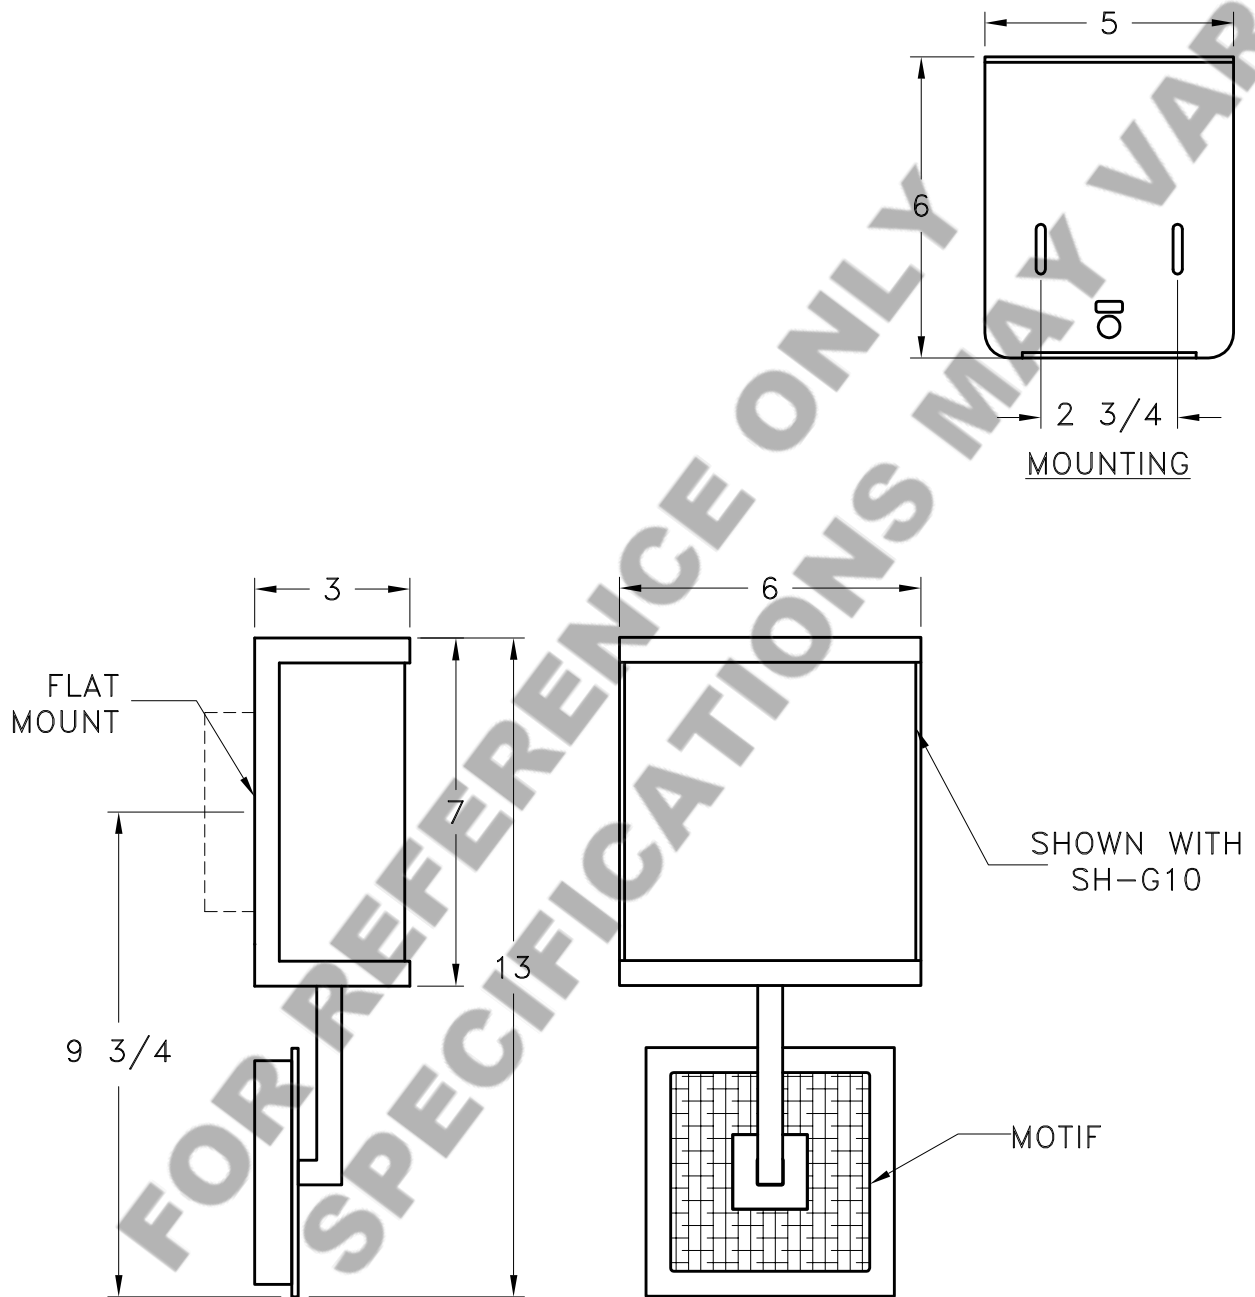

Location:

Product #: CS2165

Visit hammerton.com for product options and specifications.

Mounting Style: D	Electrical Type: INCANDESCENT	Mounting Detail  CAUTION HARDWARE PACKET "D" MOUNTS DIRECTLY TO J-BOX.
Approximate lbs.: 8	Bulb Qty: 1 Wattage: 60	
Finish: SEE WEB SITE FOR OPTIONS	Voltage: 120	
Top Diffuser: OPEN	Socket Type: CANDELABRA	
Bottom Diffuser: OPEN	UL Location: DRY	
All fixtures created by Hammerton are handcrafted by artisans. Dimensions may vary up to 7/8". ©Copyright 2013. All rights in design, detail or invention of this drawing are reserved as the property of Hammerton. Any imitation or adaptation without written consent is strictly prohibited. Hammerton Inc. · 217 Wright Brothers Dr. · Salt Lake City, UT 84116 · (801) 973-8095		