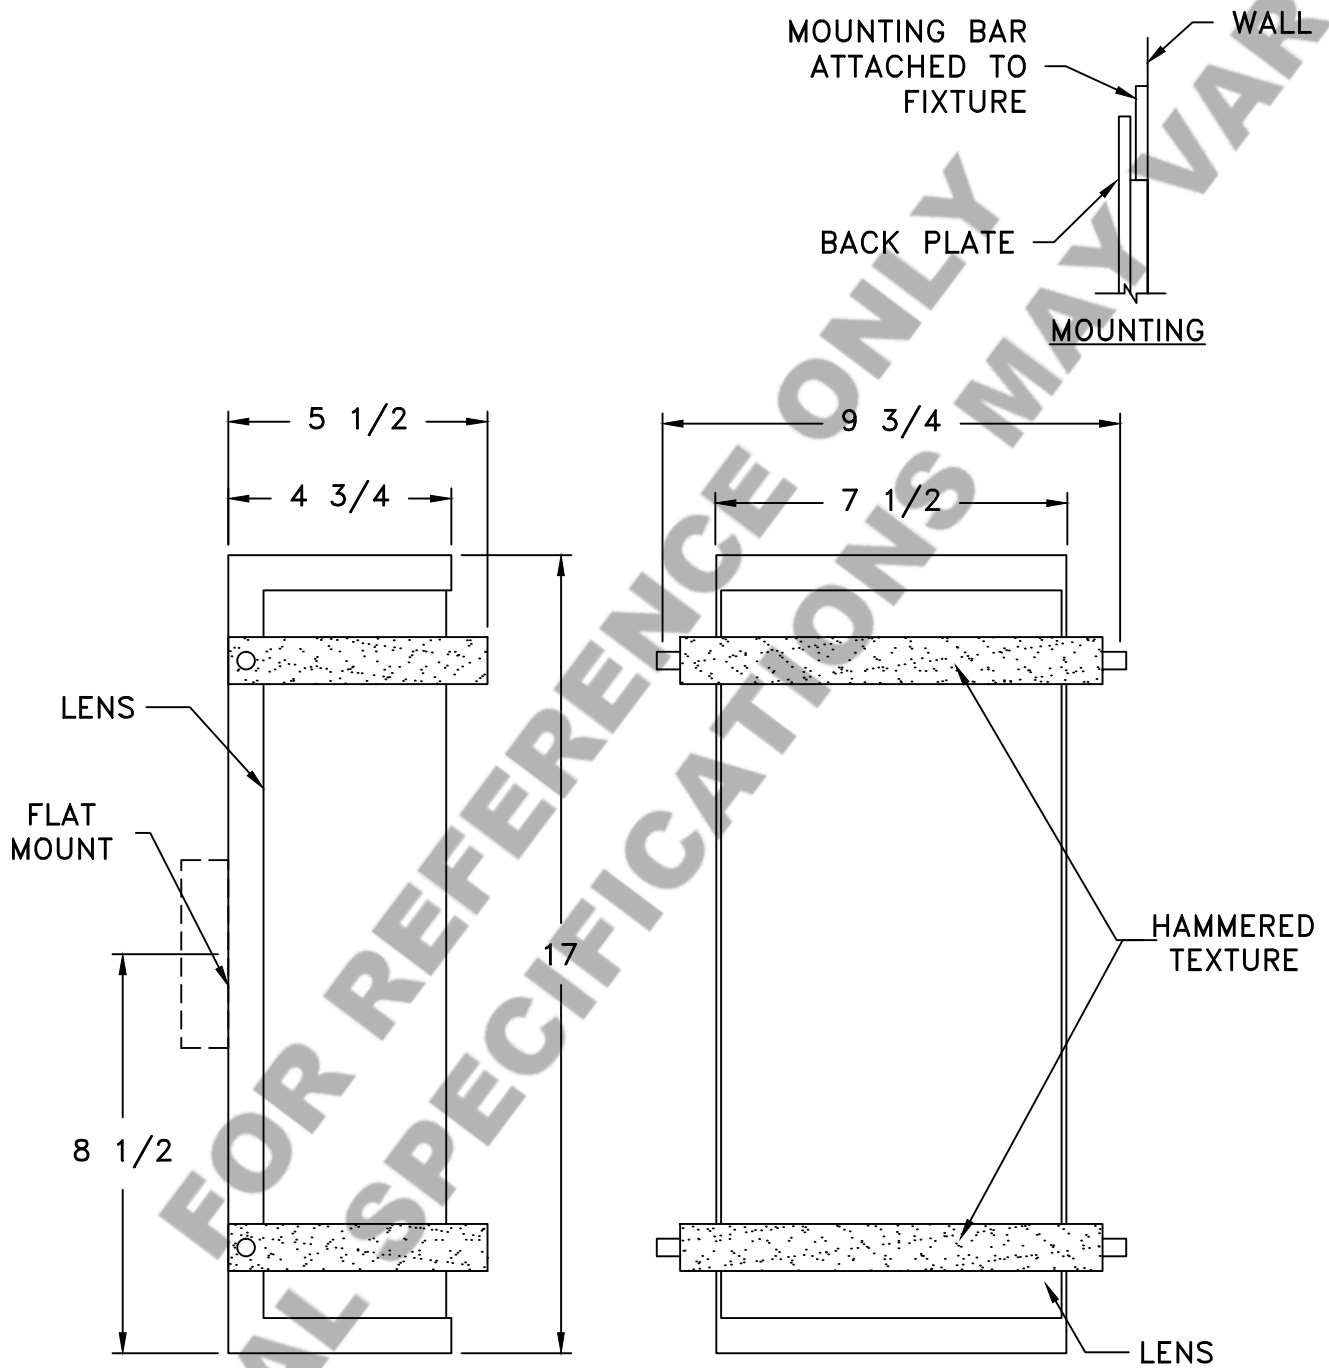

HAMMERTON

SPECIFICATION DRAWING

Location:

Product #: CS2129

Visit hammerton.com for product options and specifications.

Mounting Style: E	Electrical Type: INCANDESCENT
Approximate lbs.: 7	Bulb Qty: 2 Wattage: 75
Finish: SEE WEBSITE FOR OPTIONS	Voltage: 120
Top Diffuser: OPEN	Socket Type: MEDIUM
Bottom Diffuser: OPEN	UL Location: DRY

All fixtures created by Hammerton are handcrafted by artisans. Dimensions may vary up to 1/8".

©Copyright 2013. All rights in design, detail or invention of this drawing are reserved as the property of Hammerton. Any imitation or adaptation without written consent is strictly prohibited.