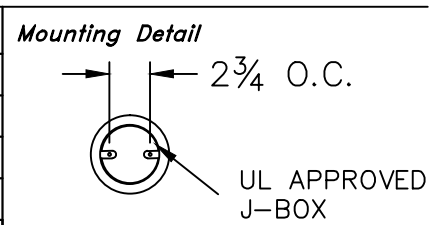

HAMMERTON

SPECIFICATION DRAWING

Location:

Product #: CS2129

Visit hammerton.com for product options and specifications.

Mounting Style: E	Electrical Type: INCANDESCENT
Approximate lbs.: 7	Bulb Qty: 2 Wattage: 75
Finish: SEE WEBSITE FOR OPTIONS	Voltage: 120
Top Diffuser: OPEN	Socket Type: MEDIUM
Bottom Diffuser: OPEN	UL Location: DRY

All fixtures created by Hammerton are handcrafted by artisans. Dimensions may vary up to 1/8".

©Copyright 2013. All rights in design, detail or invention of this drawing are reserved as the property of Hammerton. Any imitation or adaptation without written consent is strictly prohibited.