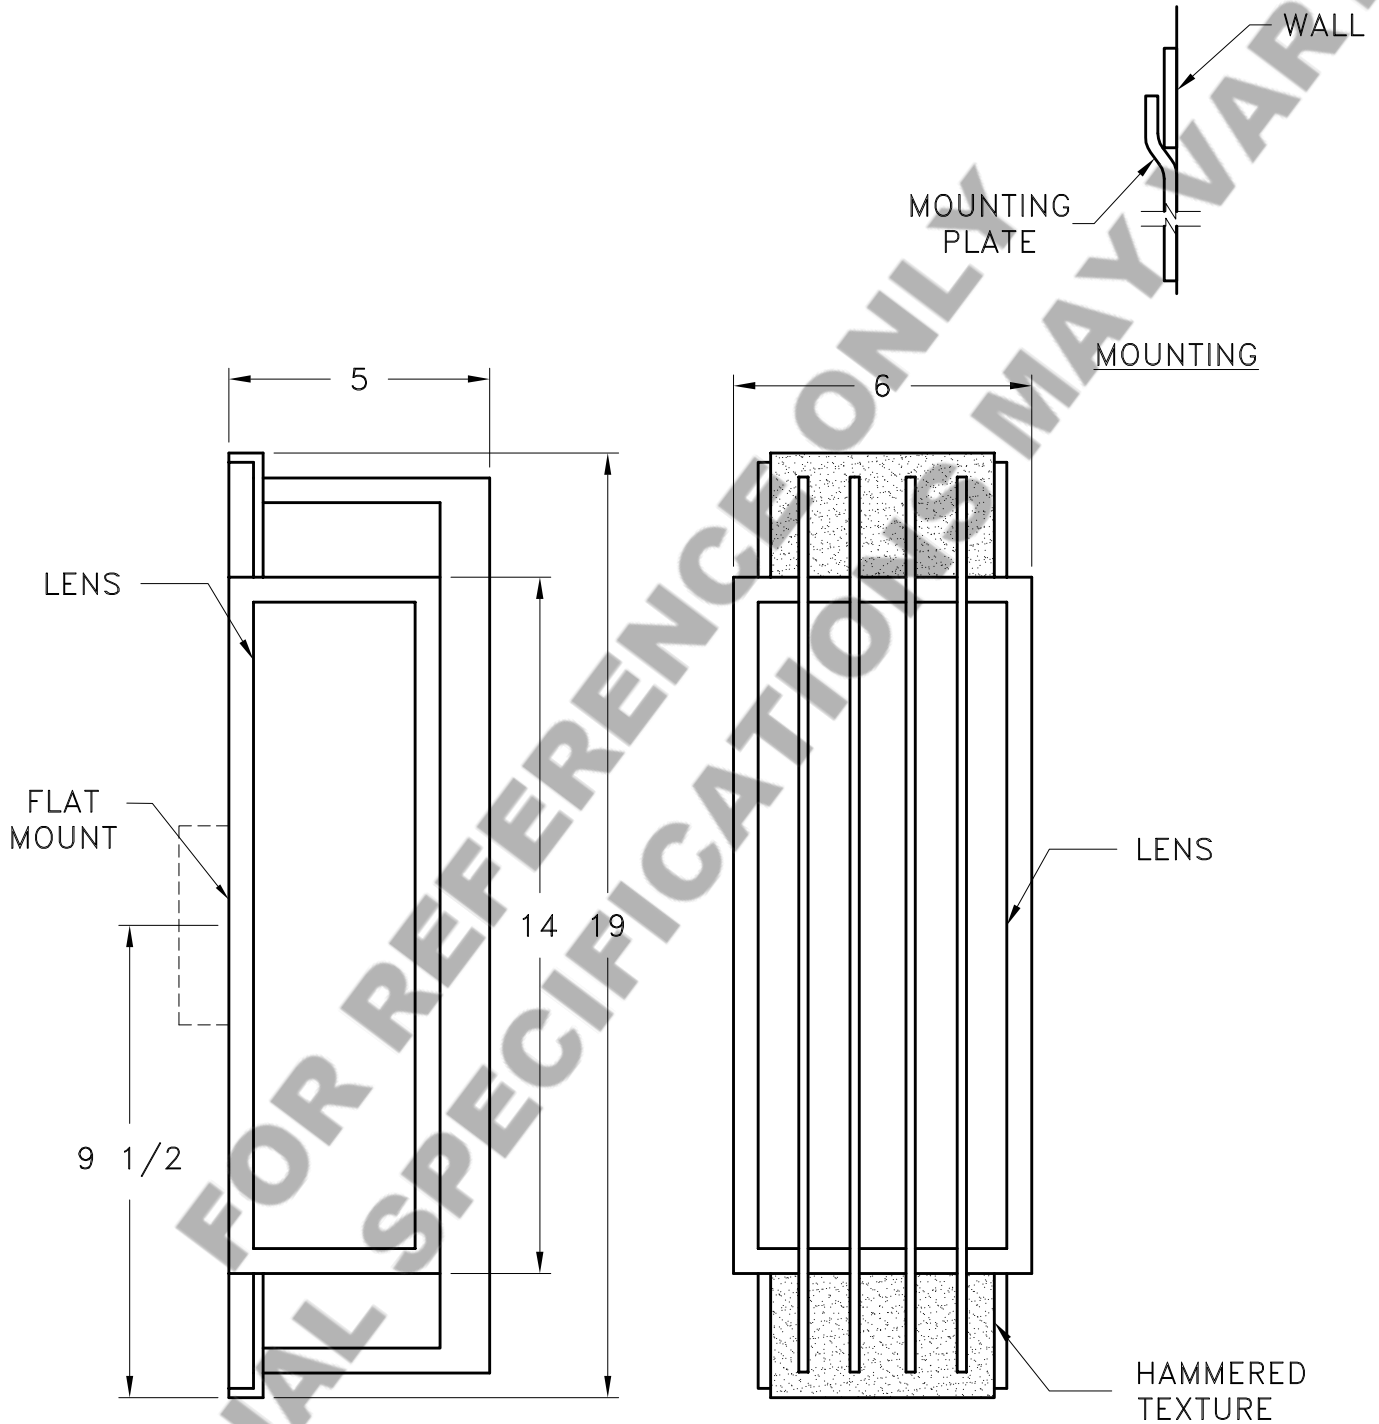

Location:

Product #: CS2126

Visit hammerton.com for product options and specifications.

Mounting Style: E	Electrical Type: INCANDESCENT	<p>Mounting Detail</p> <p>2 3/4 O.C.</p> <p>UL APPROVED J-BOX</p> <p>CAUTION HARDWARE PACKET "E" MOUNTS DIRECTLY TO J-BOX.</p>
Approximate lbs.: 15	Bulb Qty: 2 Wattage: 75	
Finish: SEE WEB SITE FOR OPTIONS	Voltage: 120	
Top Diffuser: OPEN	Socket Type: MEDIUM	
Bottom Diffuser: OPEN	UL Location: DRY	
<p>All fixtures created by Hammerton are handcrafted by artisans. Dimensions may vary up to 7/8".</p> <p>©Copyright 2013. All rights in design, detail or invention of this drawing are reserved as the property of Hammerton. Any imitation or adaptation without written consent is strictly prohibited.</p> <p>Hammerton Inc. · 217 Wright Brothers Dr. · Salt Lake City, UT 84116 · (801) 973-8095</p>		