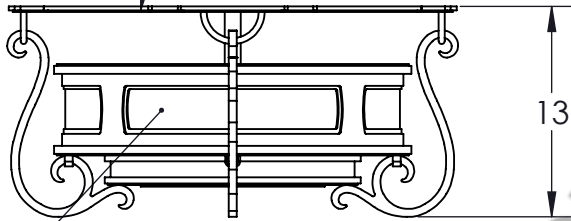

Approved By:

Product #: CL9142

Date: 9/13/2018 (A)

STANDARD FLAT MOUNT

FRONT VIEW

MICA

7 1/16"

BOTTOM VIEW

MICA

Mounting Style: FLAT MOUNT	Electrical Type: INCANDESCENT
Approximate lbs.:	Bulb Qty: 3    Wattage: 75
Finish: SEE WEBSITE FOR OPTIONS	Voltage: 120
Top Diffuser: OPEN	Socket Type: E26/MEDIUM
Bottom Diffuser: SAME AS LENS	UL Location: DRY