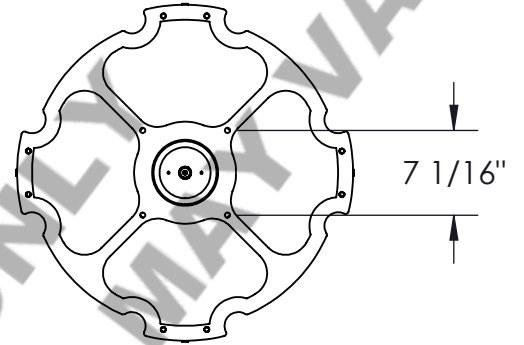

Approved By:

Product #: CL9142

Date: 9/13/2018 (A)

STANDARD FLAT MOUNT

FRONT VIEW

MICA

7 1/16"

BOTTOM VIEW

MICA

Mounting Style: FLAT MOUNT	Electrical Type: INCANDESCENT
Approximate lbs.:	Bulb Qty: 3    Wattage: 75
Finish: SEE WEBSITE FOR OPTIONS	Voltage: 120
Top Diffuser: OPEN	Socket Type: E26/MEDIUM
Bottom Diffuser: SAME AS LENS	UL Location: DRY