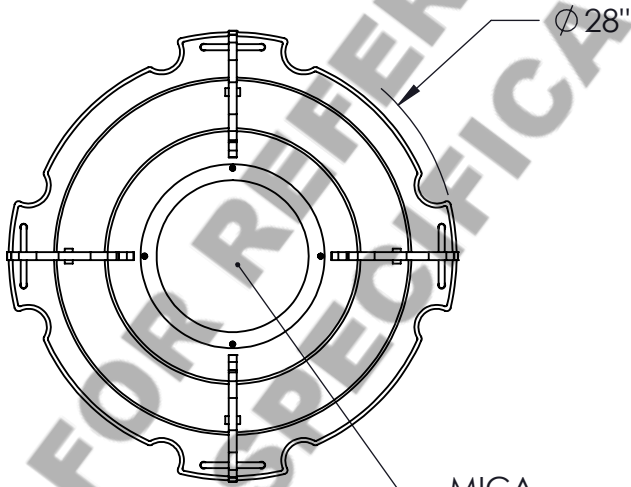

Approved By:

Product #: CL9142

Date: 9/13/2018 (A)

STANDARD FLAT MOUNT

FRONT VIEW

MICA

7 1/16"

BOTTOM VIEW

MICA

Mounting Style: FLAT MOUNT	Electrical Type: INCANDESCENT
Approximate lbs.:	Bulb Qty: 3    Wattage: 75
Finish: SEE WEBSITE FOR OPTIONS	Voltage: 120
Top Diffuser: OPEN	Socket Type: E26/MEDIUM
Bottom Diffuser: SAME AS LENS	UL Location: DRY