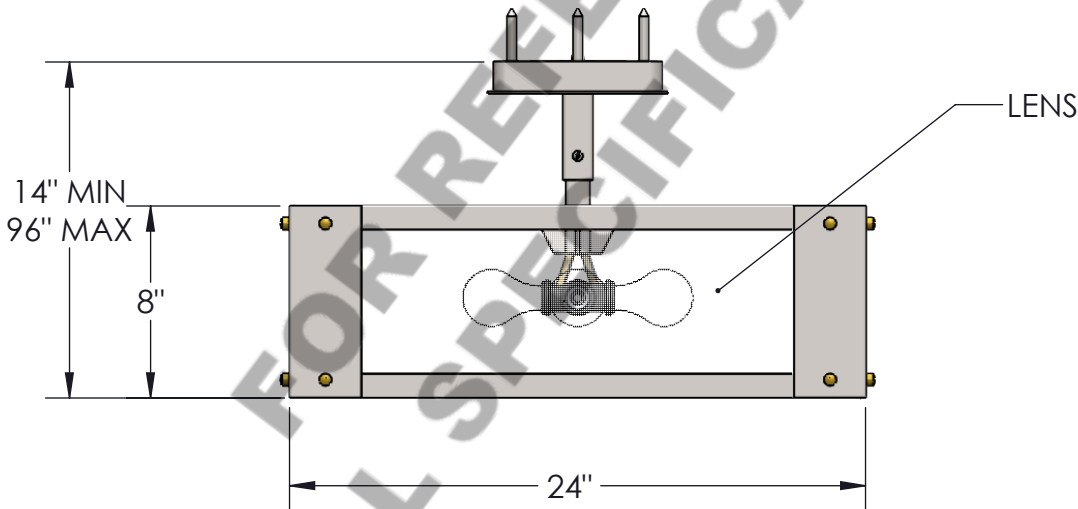

Approved By:

Product #: CL2309

Date: 12/6/2018

Mounting Style: FLAT	Electrical Type: ENCANDESCENT
Approximate lbs.: 77	Bulb Qty: 4 Wattage: 60
Finish: SEE WEBSITE FOR OPTIONS	Voltage: 120
Top Diffuser: OPEN	Socket Type: E26
Bottom Diffuser: FINE MESH W/LENS	UL Location: DRY