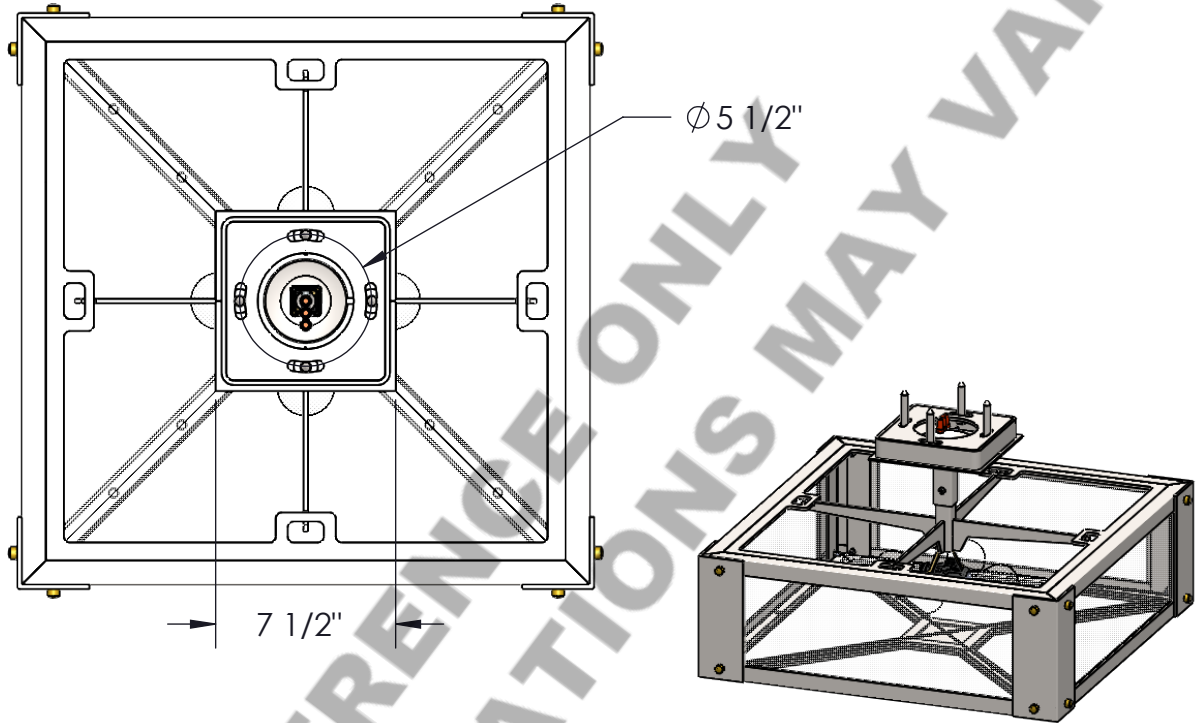

Approved By:

Product #: CL2309

Date: 12/6/2018

Mounting Style: FLAT	Electrical Type: ENCANDESCENT
Approximate lbs.: 77	Bulb Qty: 4 Wattage: 60
Finish: SEE WEBSITE FOR OPTIONS	Voltage: 120
Top Diffuser: OPEN	Socket Type: E26
Bottom Diffuser: FINE MESH W/LENS	UL Location: DRY

### Mounting Detail

**CAUTION**  
HARDWARE PACKET "A"  
MOUNTS DIRECTLY TO BUILDING  
STRUCTURE.