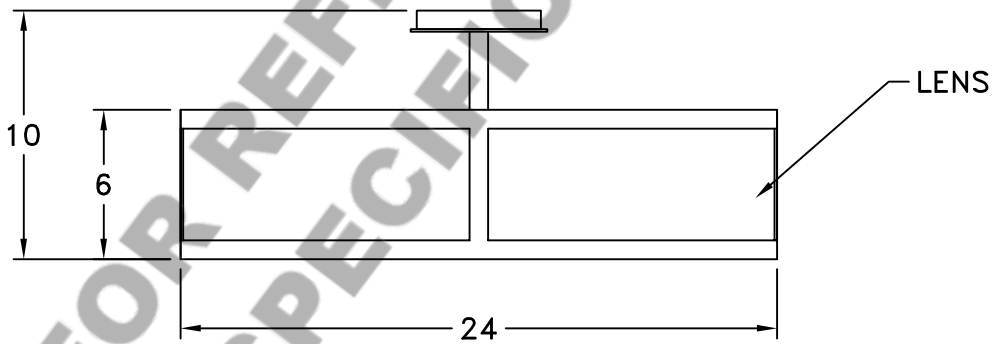

Location:

Product #: CL2272

BOTTOM VIEW

Visit hammerton.com for product options and specifications.

Mounting Style: J	Electrical Type: INCANDESCENT
Approximate lbs.: 20	Bulb Qty: 4 Wattage: 60
Finish: SEE WEB SITE FOR OPTIONS	Voltage: 120
Top Diffuser: OPEN	Socket Type: MEDIUM
Bottom Diffuser: SAME AS LENS	UL Location: DRY

Mounting Detail

CAUTION

HARDWARE PACKET "J"
MOUNTS DIRECTLY TO
J-BOX.

All fixtures created by Hammerton are handcrafted by artisans. Dimensions may vary up to 7/8".

©Copyright 2016. All rights in design, detail or invention of this drawing are reserved as the property of Hammerton. Any imitation or adaptation without written consent is strictly prohibited.