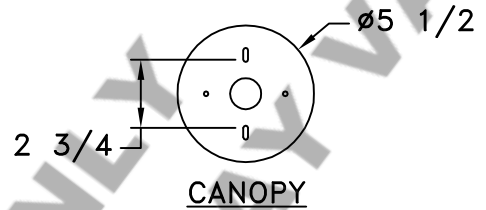

Location:

Product #: CL2272

BOTTOM VIEW

Visit hammerton.com for product options and specifications.

Mounting Style: J	Electrical Type: INCANDESCENT
Approximate lbs.: 20	Bulb Qty: 4 Wattage: 60
Finish: SEE WEB SITE FOR OPTIONS	Voltage: 120
Top Diffuser: OPEN	Socket Type: MEDIUM
Bottom Diffuser: SAME AS LENS	UL Location: DRY

Mounting Detail

CAUTION

HARDWARE PACKET "J"
MOUNTS DIRECTLY TO
J-BOX.

All fixtures created by Hammerton are handcrafted by artisans. Dimensions may vary up to 7/8".

©Copyright 2016. All rights in design, detail or invention of this drawing are reserved as the property of Hammerton. Any imitation or adaptation without written consent is strictly prohibited.