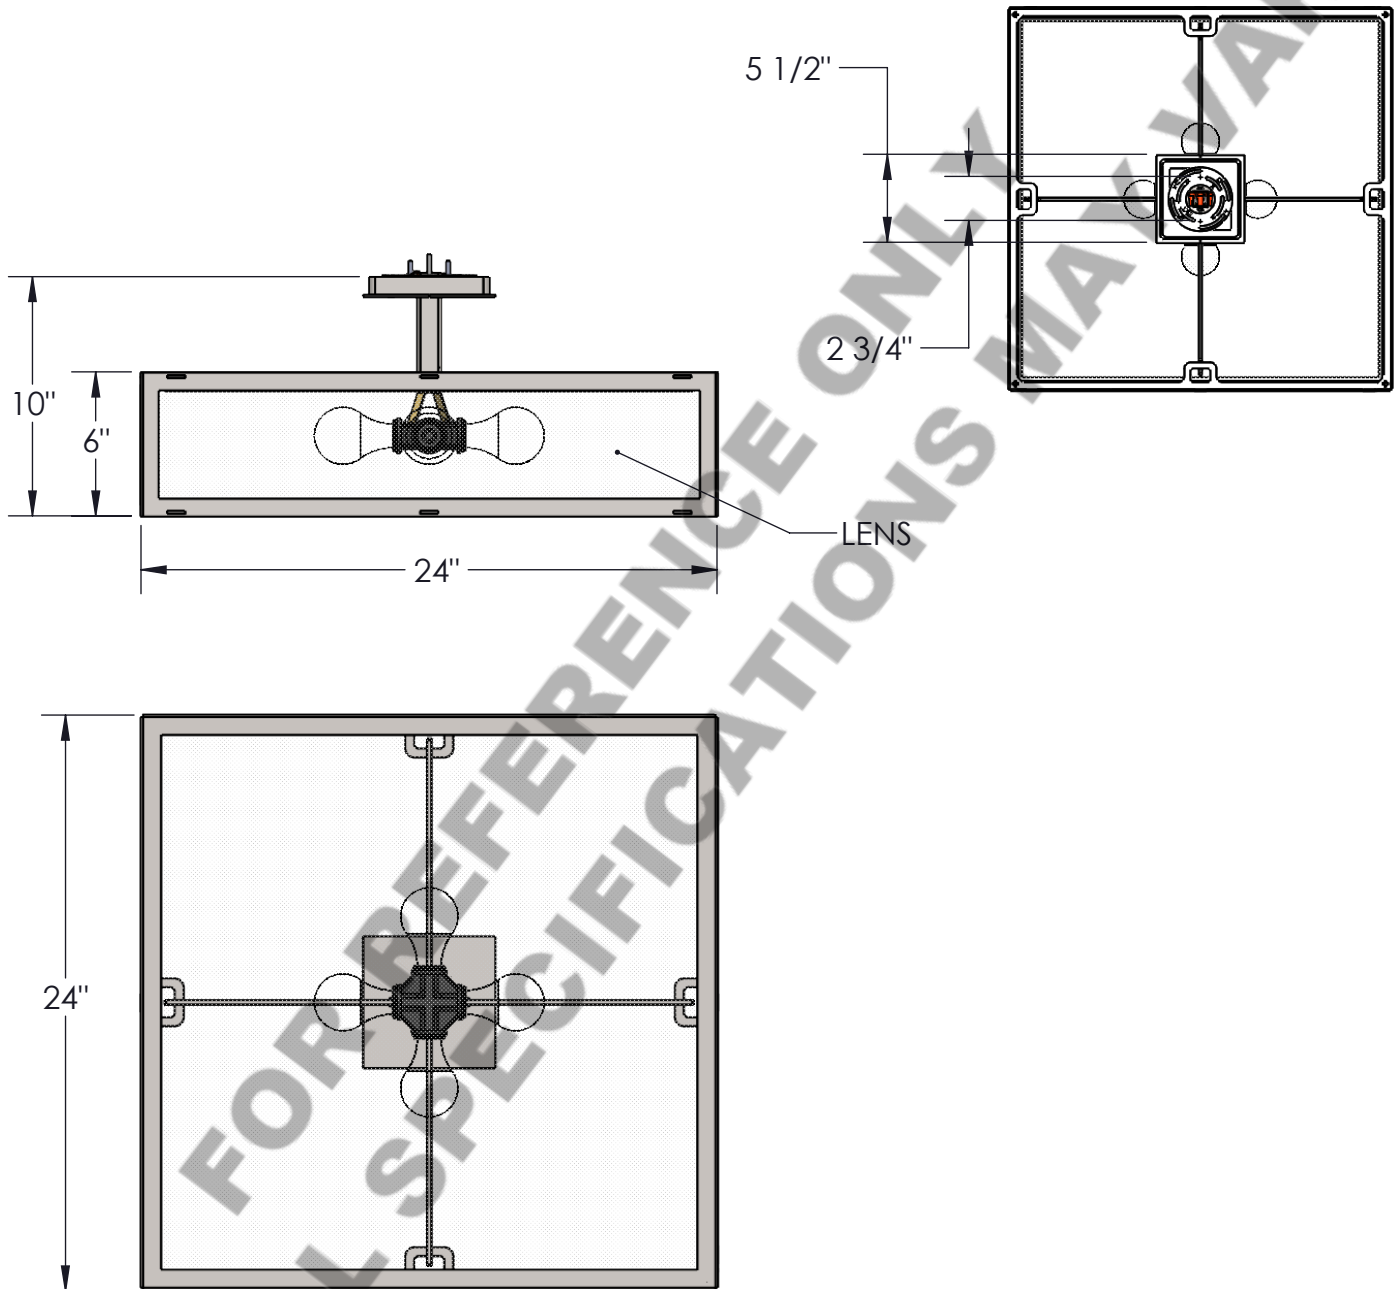

Approved By:

Product #: CL2271

Date: 4/6/2017 (A)

| | |
|---------------------------------|-------------------------------|
| Mounting Style: FLAT | Electrical Type: INCANDESCENT |
| Approximate lbs.: 29 | Bulb Qty: 4 Wattage: 60 |
| Finish: SEE WEBSITE FOR OPTIONS | Voltage: 120 |
| Top Diffuser: OPEN | Socket Type: E26 |
| Bottom Diffuser: SAME AS LENS | UL Location: DRY |

Mounting Detail

UL APPROVED
J-BOX

CAUTION

HARDWARE PACKET "J"
MOUNTS DIRECTLY TO J-BOX.

All fixtures created by Hammerton are handcrafted by artisans—dimensions may vary.

© Copyright 2015. All rights in design, detail or invention of this drawing are reserved as the property of Hammerton. Any imitation or adaptation without written consent is strictly prohibited.