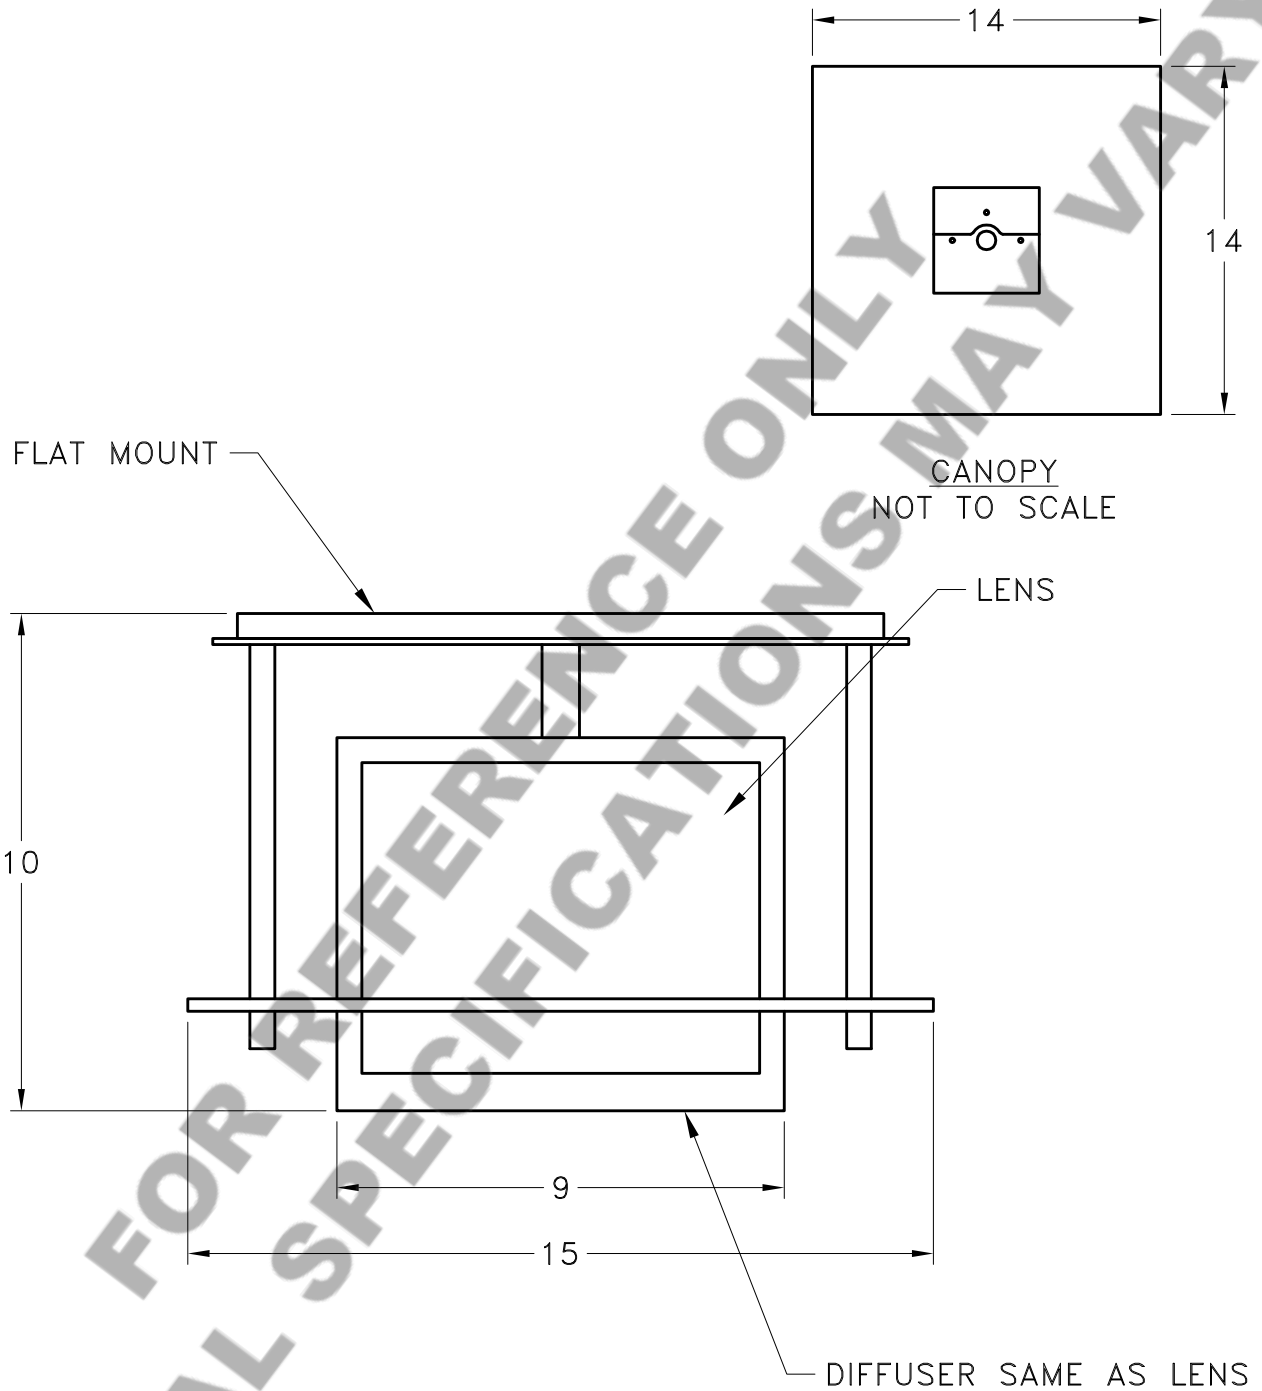

Location:

Product #: CL2182

Visit hammerton.com for product options and specifications.

Mounting Style: J	Electrical Type: INCANDESCENT	<p>Mounting Detail</p> <p>2 3/4 O.C.</p> <p>UL APPROVED J-BOX</p>
Approximate lbs.: 15	Bulb Qty: 2 Wattage: 60	
Finish: SEE WEB SITE FOR OPTIONS	Voltage: 120	
Top Diffuser: OPEN	Socket Type: CANDELABRA	
Bottom Diffuser: SAME AS LENS	UL Location: DRY	

All fixtures created by Hammerton are handcrafted by artisans. Dimensions may vary up to 7/8".

©Copyright 2013. All rights in design, detail or invention of this drawing are reserved as the property of Hammerton. Any imitation or adaptation without written consent is strictly prohibited.