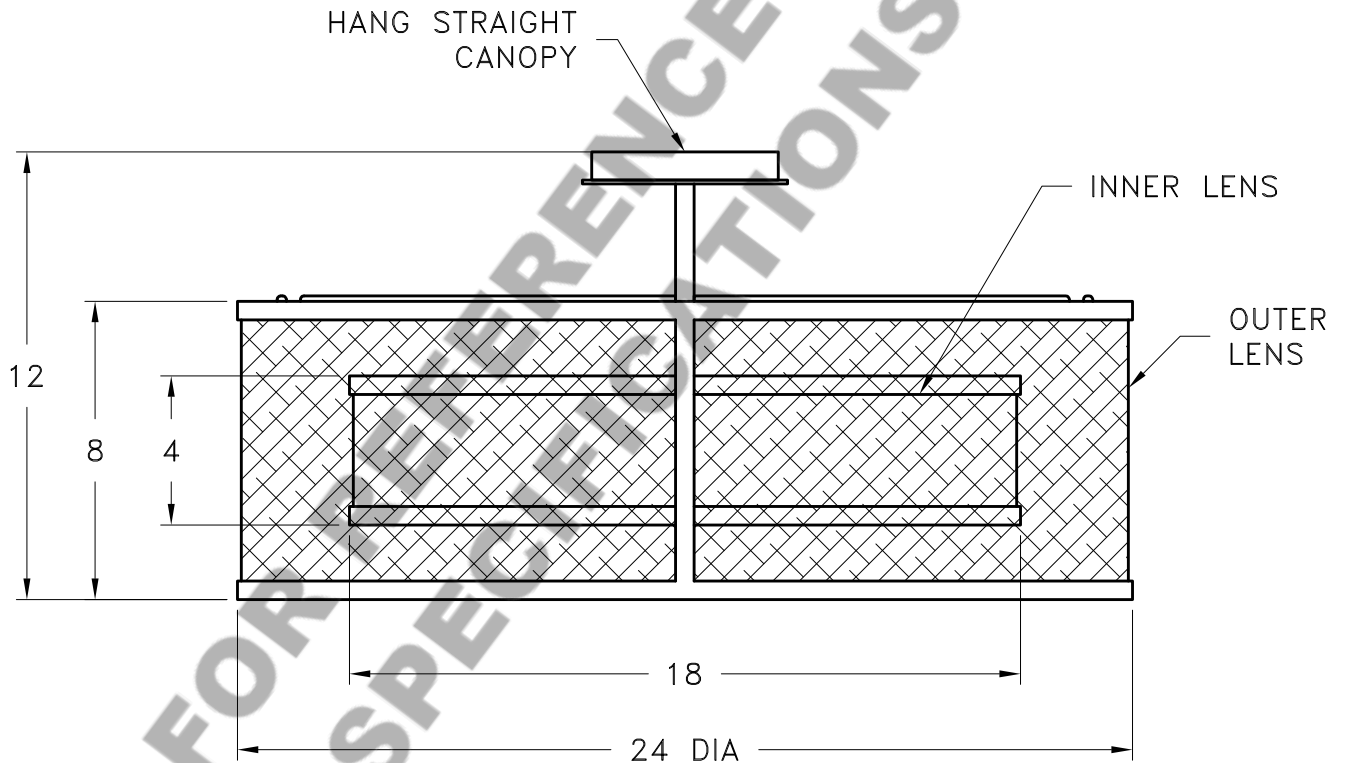

Location:

Product #: CL2157

Visit hammerton.com for product options and specifications.

Mounting Style: J	Electrical Type: INCANDESCENT
Approximate lbs.: 15	Bulb Qty: 3 Wattage: 60
Finish: SEE WEB SITE FOR OPTIONS	Voltage: 120
Top Diffuser: OPEN	Socket Type: MEDIUM
Bottom Diffuser: SAME AS INNER LENS	UL Location: DRY

CAUTION

HARDWARE PACKET "J" MOUNTS DIRECTLY TO J-BOX.

All fixtures created by Hammerton are handcrafted by artisans. Dimensions may vary up to $\frac{7}{8}$ ".

©Copyright 2013. All rights in design, detail or invention of this drawing are reserved as the property of Hammerton. Any imitation or adaptation without written consent is strictly prohibited.