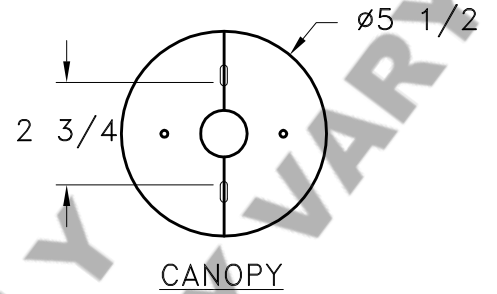

Location:

Product #: CL2157

Visit hammerton.com for product options and specifications.

Mounting Style: J	Electrical Type: INCANDESCENT
Approximate lbs.: 15	Bulb Qty: 3 Wattage: 60
Finish: SEE WEB SITE FOR OPTIONS	Voltage: 120
Top Diffuser: OPEN	Socket Type: MEDIUM
Bottom Diffuser: SAME AS INNER LENS	UL Location: DRY

CAUTION

HARDWARE PACKET "J" MOUNTS DIRECTLY TO J-BOX.

All fixtures created by Hammerton are handcrafted by artisans. Dimensions may vary up to $\frac{7}{8}$ ".

©Copyright 2013. All rights in design, detail or invention of this drawing are reserved as the property of Hammerton. Any imitation or adaptation without written consent is strictly prohibited.