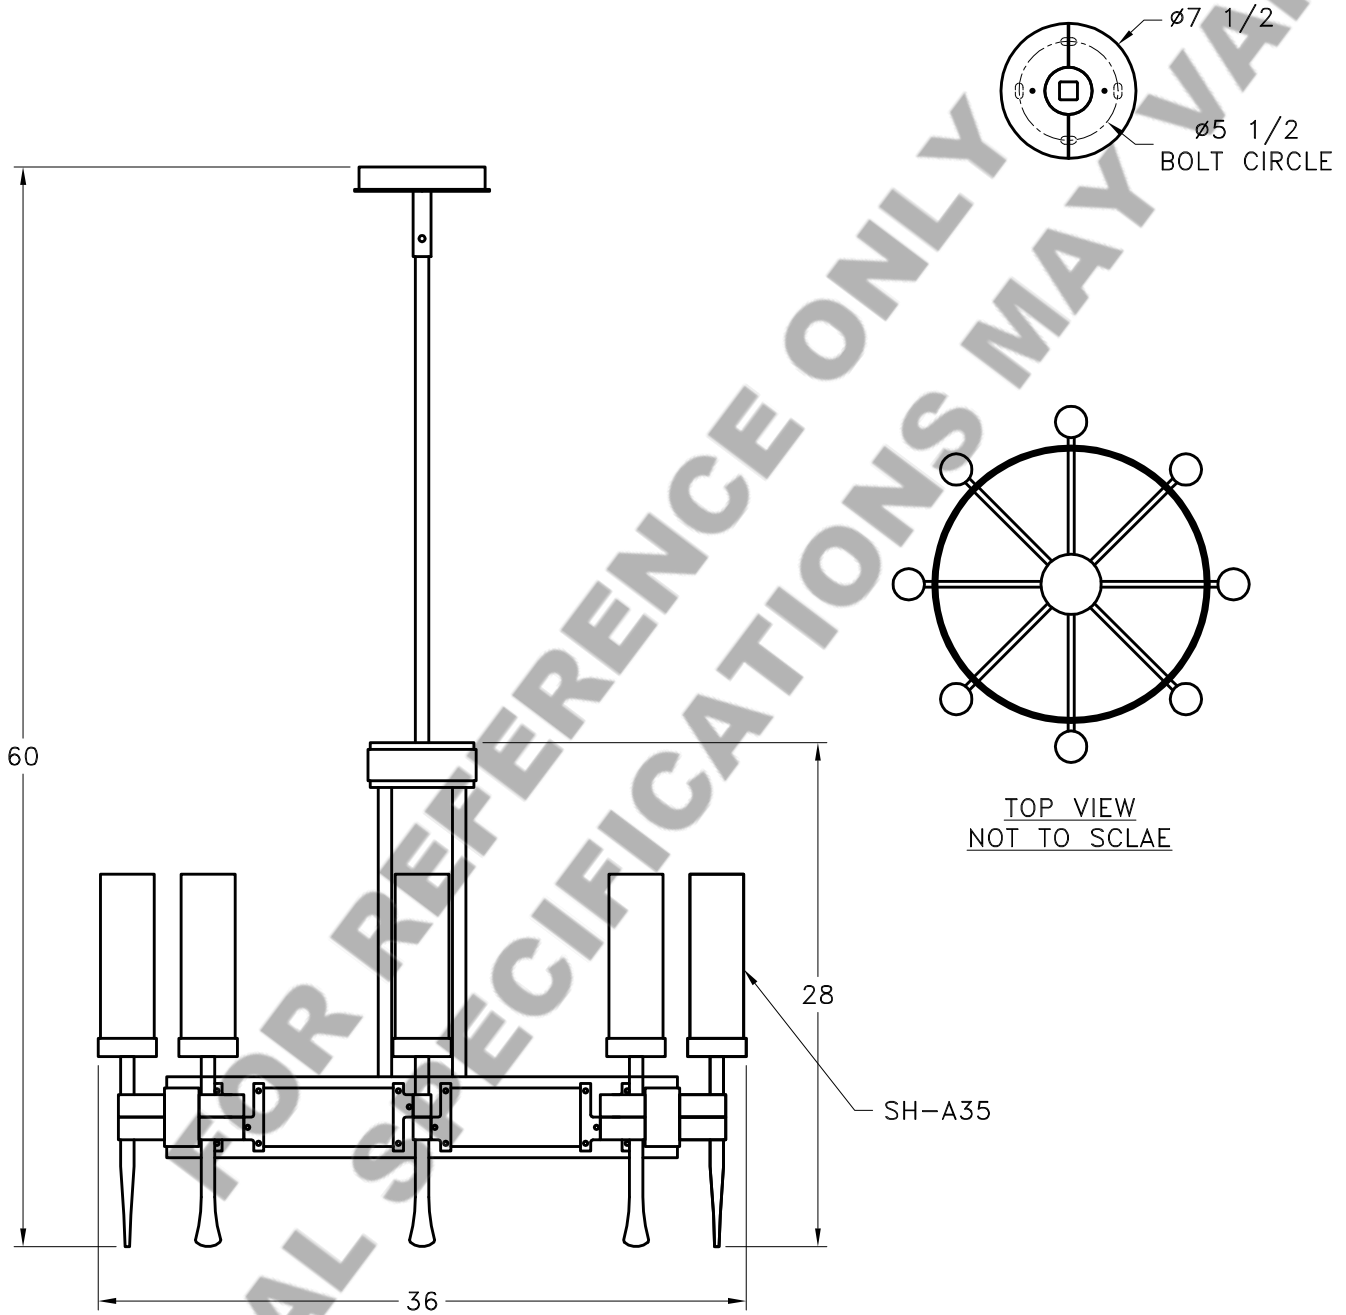

Location:

Product #: CH9242

Visit hammerton.com for product options and specifications.

Mounting Style: A	Electrical Type: INCANDESCENT
Approximate lbs.: 100	Bulb Qty: 8 Wattage: 60
Finish: SEE WEB SITE FOR OPTIONS	Voltage: 120
Top Diffuser: N/A	Socket Type: CANDELABRA
Bottom Diffuser: N/A	UL Location: DRY

CAUTION
HARDWARE PACKET "A"
MOUNTS DIRECTLY TO
BUILDING STRUCTURE.

All fixtures created by Hammerton are handcrafted by artisans. Dimensions may vary up to 7/8".

©Copyright 2013. All rights in design, detail or invention of this drawing are reserved as the property of Hammerton. Any imitation or adaptation without written consent is strictly prohibited.