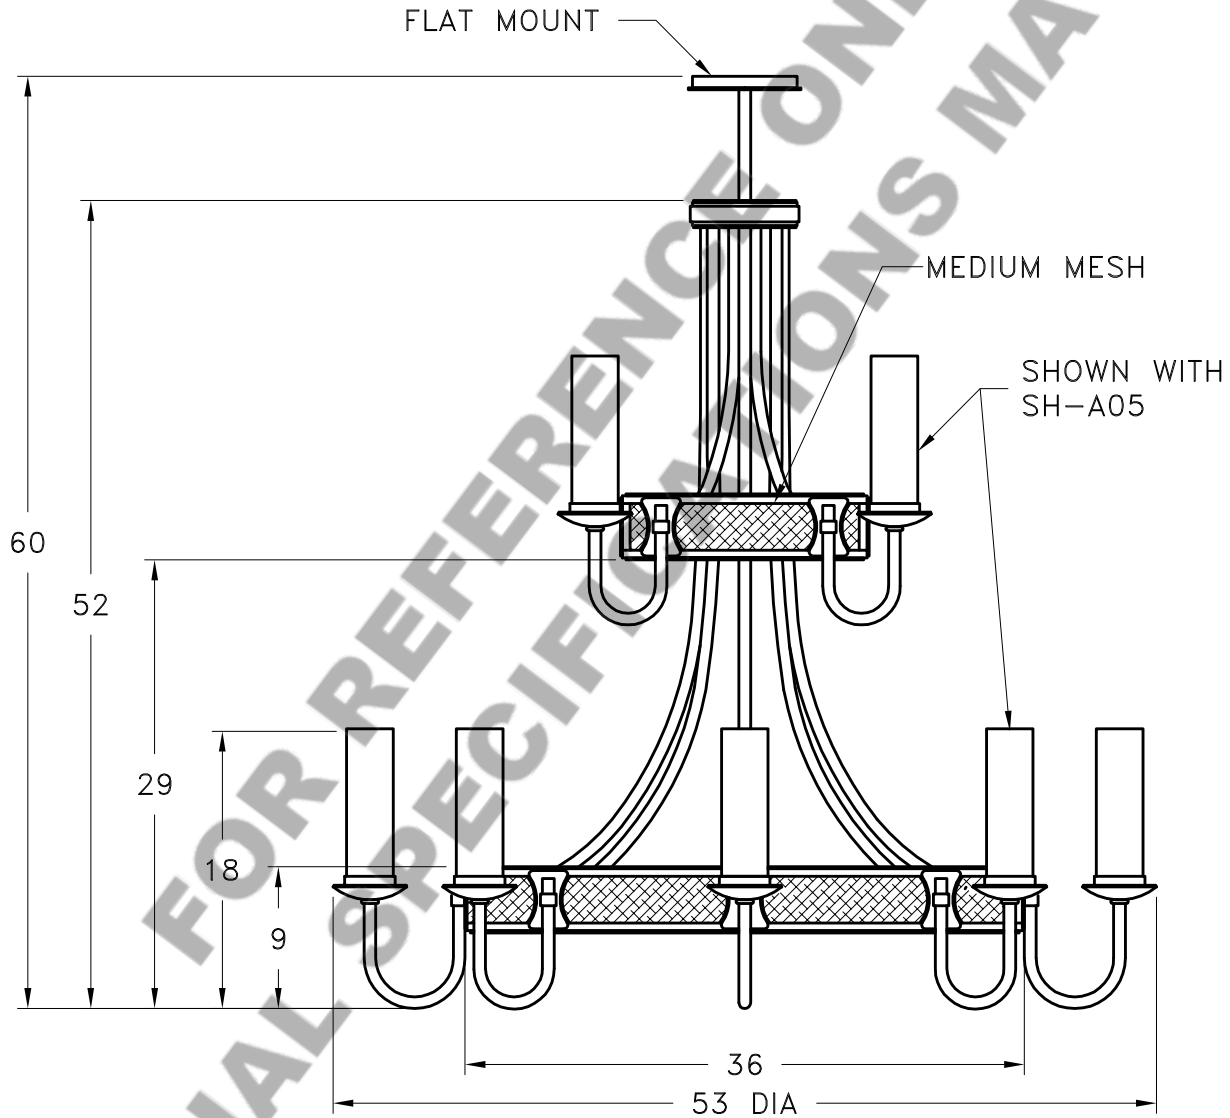

Location:

Product #: CH9241

CANOPY

Visit hammerton.com for product options and specifications.

Mounting Style: A	Electrical Type: INCANDESCENT	<p> UL APPROVED J-BOX BUILDING STRUCTURE </p>
Approximate lbs.: 200	Bulb Qty: 12 Wattage: SEE SHADE	
Finish: SEE WEB SITE FOR OPTIONS	Voltage: 120	
Top Diffuser: N/A	Socket Type: CANDELABRA	
Bottom Diffuser: N/A	UL Location: DRY	

All fixtures created by Hammerton are handcrafted by artisans. Dimensions may vary up to $\frac{7}{8}$ ".

©Copyright 2013. All rights in design, detail or invention of this drawing are reserved as the property of Hammerton. Any imitation or adaptation without written consent is strictly prohibited.