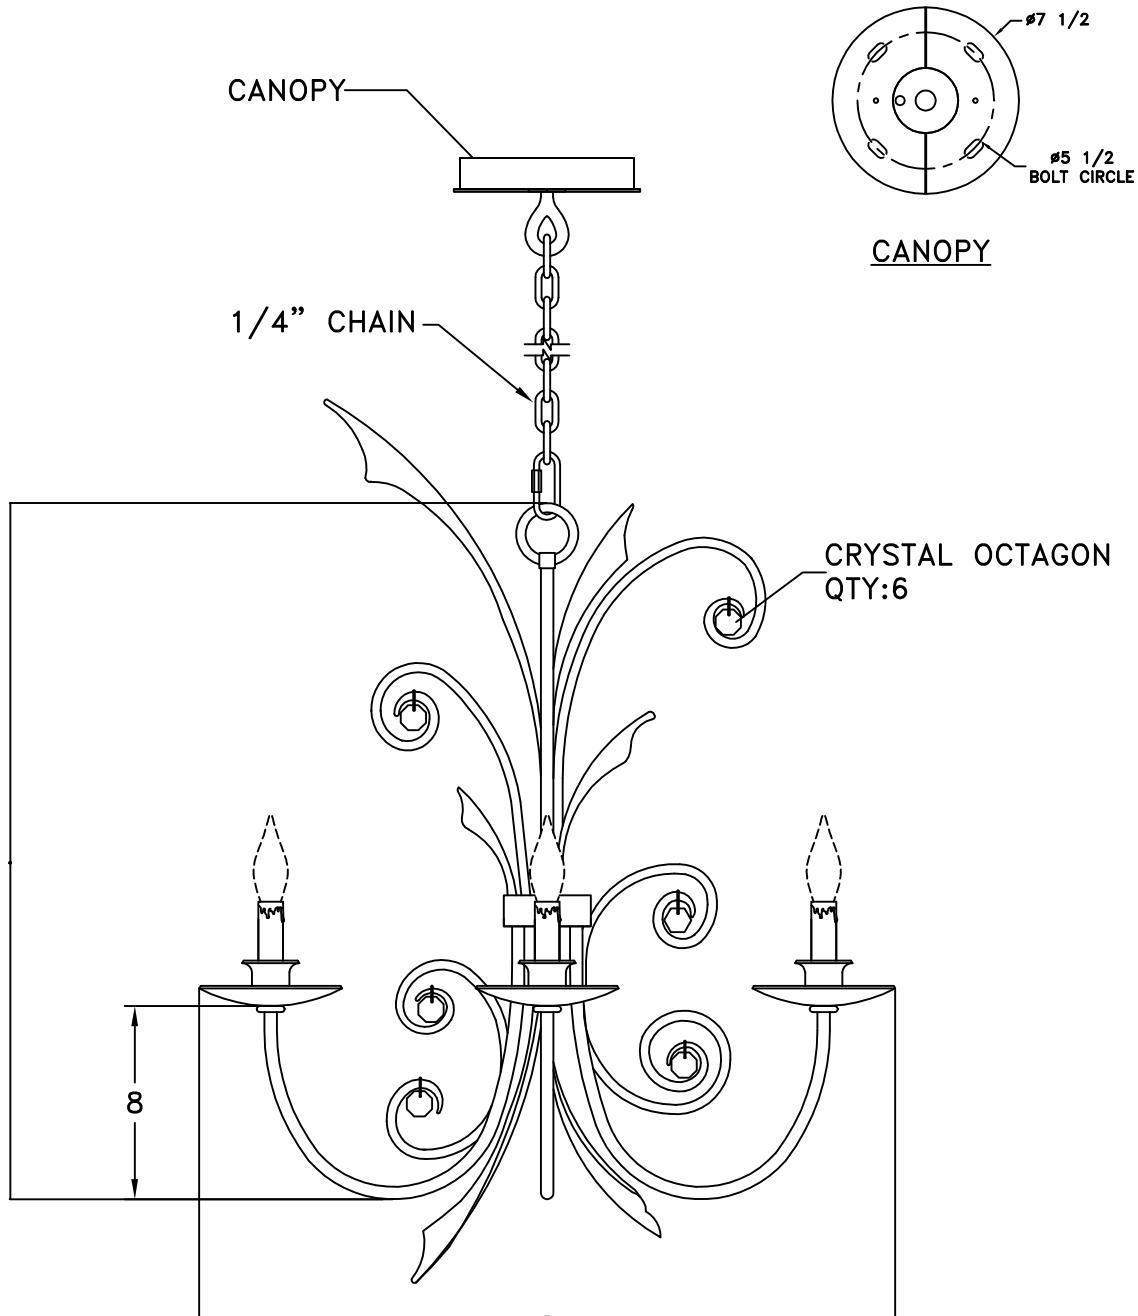

Location:

Product #: CH9239

Visit hammerton.com for product options and specifications.

Mounting Style: A	Electrical Type: INCANDESCENT
Approximate lbs.: 30	Bulb Qty: 4 Wattage: SEE SHADE
Finish: SEE WEB SITE FOR OPTIONS	Voltage: 120
Top Diffuser: N/A	Socket Type: CANDELABRA
Bottom Diffuser: N/A	UL Location: DRY

Mounting Detail

CAUTION

HARDWARE PACKET "A"
MOUNTS DIRECTLY TO
BUILDING STRUCTURE.

All fixtures created by Hammerton are handcrafted by artisans. Dimensions may vary up to 7/8".

©Copyright 2013. All rights in design, detail or invention of this drawing are reserved as the property of Hammerton. Any imitation or adaptation without written consent is strictly prohibited.