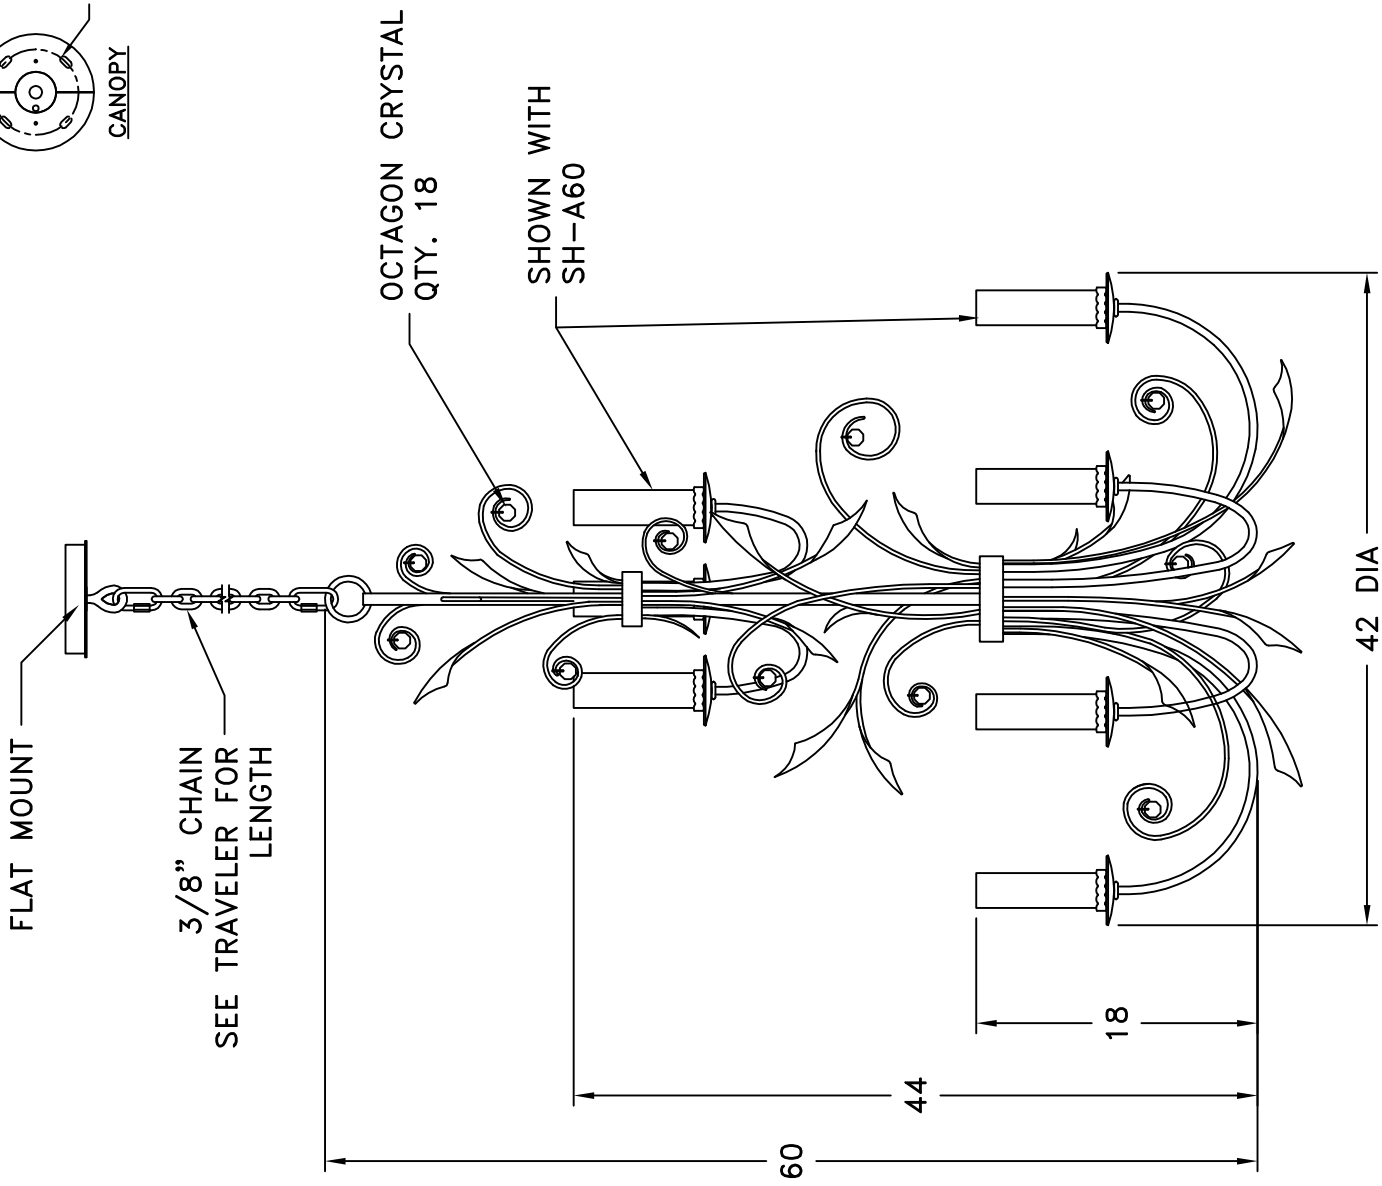

Location:

Product #: CH9238

Visit hammertron.com for product options and specifications.

Mounting Style: A	Electrical Type: INCANDESCENT
Approximate lbs.: 150	Bulb Qty: 9 Wattage: SEE SHADE
Finish: SEE WEB SITE FOR OPTIONS	Voltage: 120
Top Diffuser: N/A	Socket Type: CANDELABRA
Bottom Diffuser: N/A	UL Location: DRY

All fixtures created by Hammertron are handcrafted by artisans. Dimensions may vary up to 1/8".

© Copyright 2013. All rights in design, detail or invention of this drawing are reserved as the property of Hammertron. Any limitation or adaptation without written consent is strictly prohibited.

Hammertron Inc. · 217 Wright Brothers Dr. · Salt Lake City, UT 84116 · (801) 973-8095

Mounting Detail

CAUTION

HARDWARE PACKET "A"
MOUNTS DIRECTLY TO
BUILDING STRUCTURE.