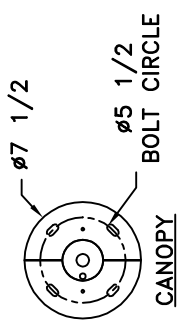

Location:

Product #: CH9238

Visit hammertron.com for product options and specifications.

Mounting Style: A	Electrical Type: INCANDESCENT
Approximate lbs.: 150	Bulb Qty: 9 Wattage: SEE SHADE
Finish: SEE WEB SITE FOR OPTIONS	Voltage: 120
Top Diffuser: N/A	Socket Type: CANDELABRA
Bottom Diffuser: N/A	UL Location: DRY

All fixtures created by Hammertron are handcrafted by artisans. Dimensions may vary up to 1/8".

© Copyright 2013. All rights in design, detail or invention of this drawing are reserved as the property of Hammertron. Any limitation or adaptation without written consent is strictly prohibited.