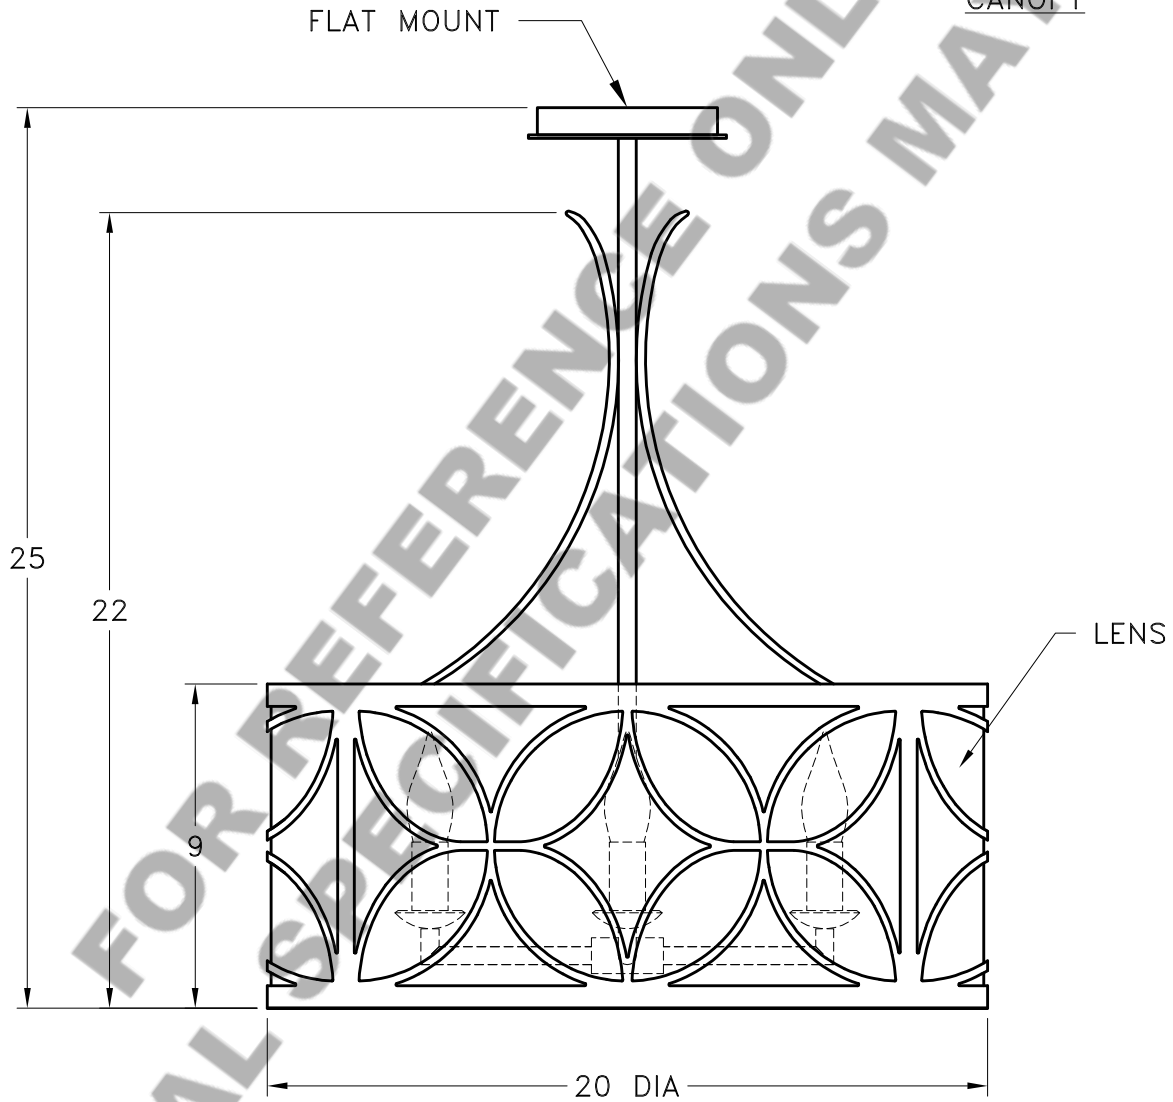

Location:

Product #: CH9237

Visit [hammerton.com](http://hammerton.com) for product options and specifications.

Mounting Style: J	Electrical Type: INCANDESCENT
Approximate lbs.: 40	Bulb Qty: 3 Wattage: 60
Finish: SEE WEB SITE FOR OPTIONS	Voltage: 120
Top Diffuser: OPEN	Socket Type: CANDELABRA
Bottom Diffuser: OPEN	UL Location: DRY

Mounting Detail

**CAUTION**

**HARDWARE PACKET "J" MOUNTS DIRECTLY TO J-BOX.**

All fixtures created by Hammerton are handcrafted by artisans. Dimensions may vary up to 7/8".

©Copyright 2013. All rights in design, detail or invention of this drawing are reserved as the property of Hammerton. Any imitation or adaptation without written consent is strictly prohibited.