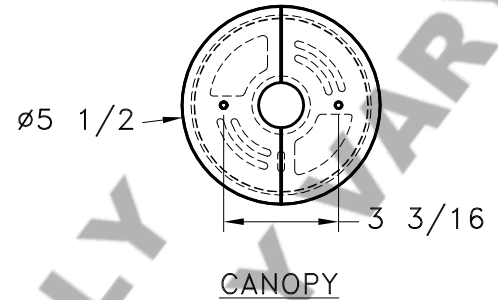

Location:

Product #: CH9237

Visit [hammerton.com](http://hammerton.com) for product options and specifications.

Mounting Style: J	Electrical Type: INCANDESCENT
Approximate lbs.: 40	Bulb Qty: 3 Wattage: 60
Finish: SEE WEB SITE FOR OPTIONS	Voltage: 120
Top Diffuser: OPEN	Socket Type: CANDELABRA
Bottom Diffuser: OPEN	UL Location: DRY

Mounting Detail

**CAUTION**

**HARDWARE PACKET "J" MOUNTS DIRECTLY TO J-BOX.**

All fixtures created by Hammerton are handcrafted by artisans. Dimensions may vary up to 7/8".

©Copyright 2013. All rights in design, detail or invention of this drawing are reserved as the property of Hammerton. Any imitation or adaptation without written consent is strictly prohibited.