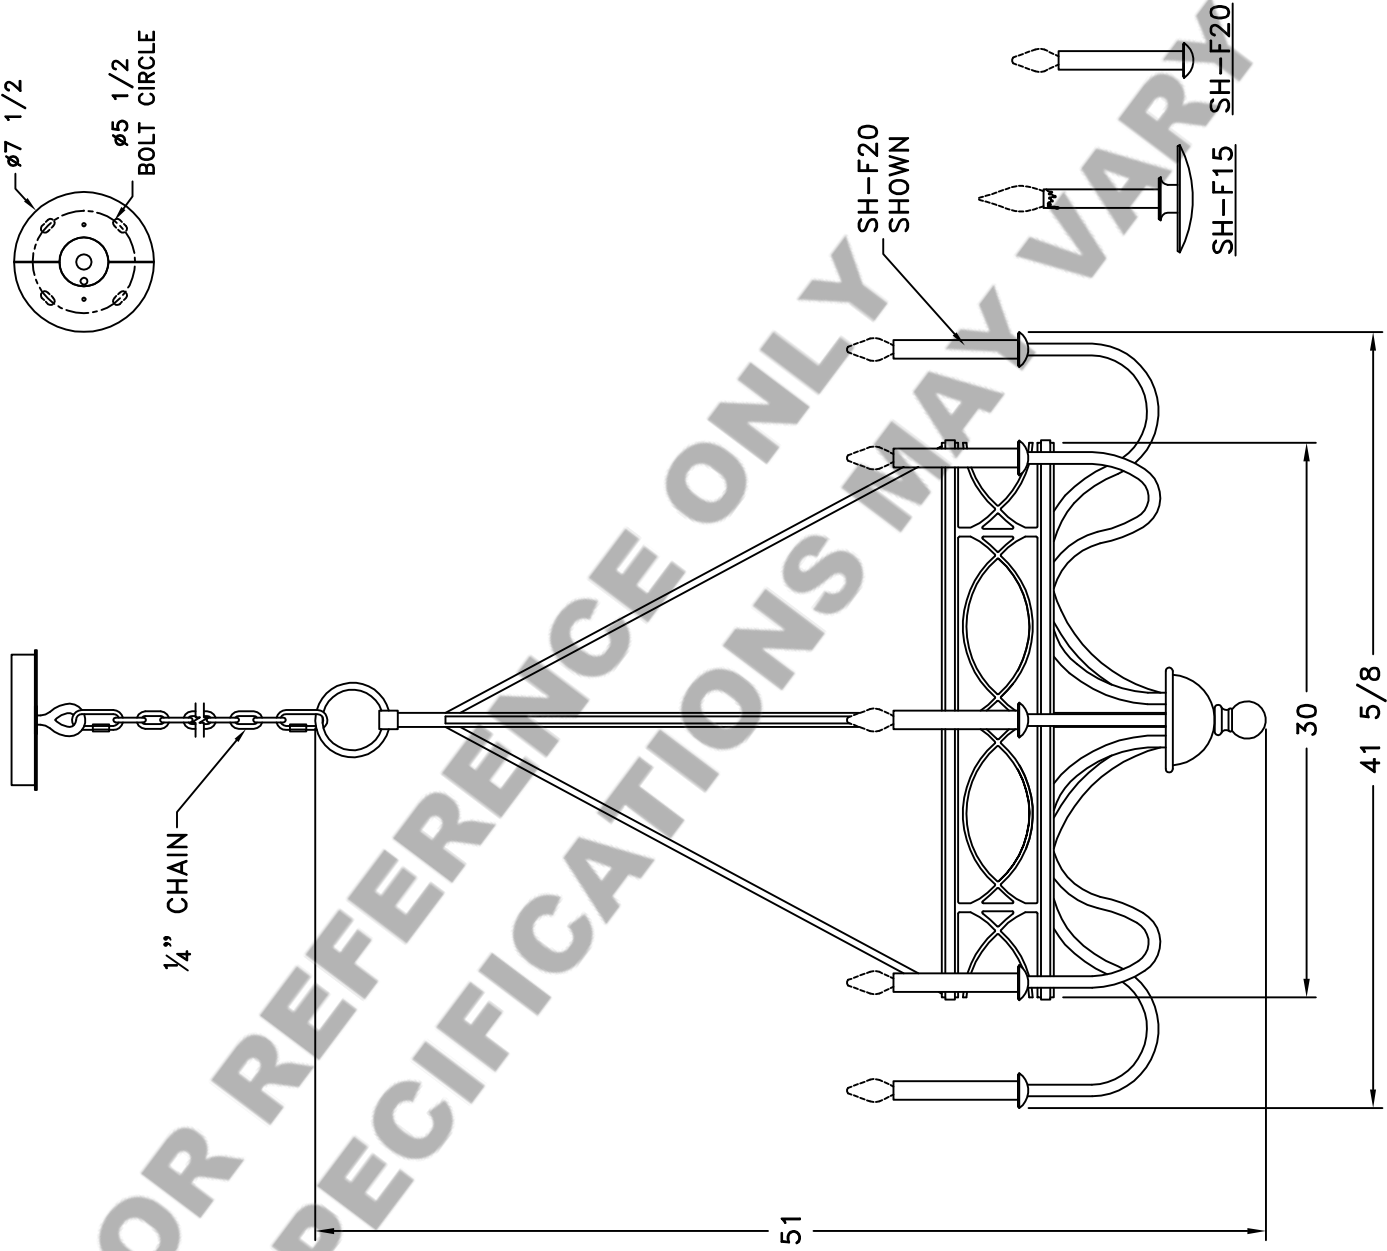

HAMMERTON

SPECIFICATION DRAWING

Approved By:

Product #: CH9236

Date: 10/29/13

Mounting Style: FLAT	Electrical Type: INCANDESCENT
Approximate lbs.: 65	Bulb Qty: 8 Wattage: 40
Finish: SEE WEBSITE FOR OPTIONS	Voltage: 120
Top Diffuser: N/A	Socket Type: CANDELABRA
Bottom Diffuser: N/A	UL Location: DRY