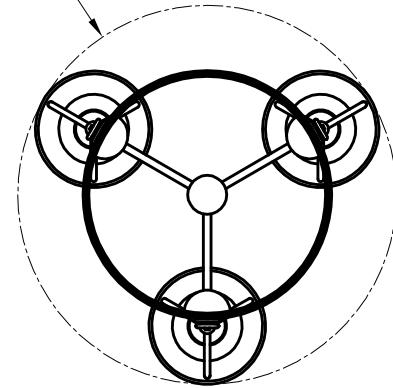

Location:

Product #: CH9225

ø5 1/2"
BOLT CIRCLE

ø7 1/2"

CANOPY

LOCATION FOR
MA030 OPTION

ø24 3/8

DRAWN WITH A65
PRODUCT ALSO AVAILABLE WITH
THESE ADDITIONAL SHADES:

Visit hammerton.com for product options and specifications.

Mounting Style: A	Electrical Type: INCANDESCENT	<p>Mounting Detail</p> <p>UL APPROVED J-BOX</p> <p>BUILDING STRUCTURE</p> <p>CAUTION HARDWARE PACKET "A" MOUNTS DIRECTLY TO BUILDING STRUCTURE.</p>
Approximate lbs.: 55	Bulb Qty: 3 Wattage: 60	
Finish: SEE WEB SITE FOR OPTIONS	Voltage: 120	
Top Diffuser: N/A	Socket Type: E12, CANDELABRA	
Bottom Diffuser: CLOSED METAL	UL Location: DRY	
<p>All fixtures created by Hammerton are handcrafted by artisans. Dimensions may vary up to 7/8".</p> <p>©Copyright 2016. All rights in design, detail or invention of this drawing are reserved as the property of Hammerton. Any imitation or adaptation without written consent is strictly prohibited.</p> <p>Hammerton Inc. · 217 Wright Brothers Dr. · Salt Lake City, UT 84116 · (801) 973-8095</p>		