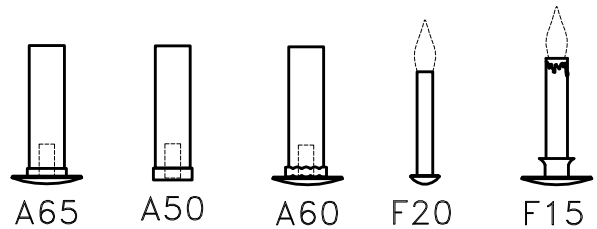

Location:

Product #: CH9225

ø5 1/2"
BOLT CIRCLE

ø7 1/2"

CANOPY

LOCATION FOR
MA030 OPTION

ø24 3/8

DRAWN WITH A65
PRODUCT ALSO AVAILABLE WITH
THESE ADDITIONAL SHADES:

Visit hammerton.com for product options and specifications.

Mounting Style: A	Electrical Type: INCANDESCENT	<p>Mounting Detail</p> <p>UL APPROVED J-BOX</p> <p>BUILDING STRUCTURE</p> <p>CAUTION HARDWARE PACKET "A" MOUNTS DIRECTLY TO BUILDING STRUCTURE.</p>
Approximate lbs.: 55	Bulb Qty: 3 Wattage: 60	
Finish: SEE WEB SITE FOR OPTIONS	Voltage: 120	
Top Diffuser: N/A	Socket Type: E12, CANDELABRA	
Bottom Diffuser: CLOSED METAL	UL Location: DRY	
<p>All fixtures created by Hammerton are handcrafted by artisans. Dimensions may vary up to 7/8".</p> <p>©Copyright 2016. All rights in design, detail or invention of this drawing are reserved as the property of Hammerton. Any imitation or adaptation without written consent is strictly prohibited.</p> <p>Hammerton Inc. · 217 Wright Brothers Dr. · Salt Lake City, UT 84116 · (801) 973-8095</p>		