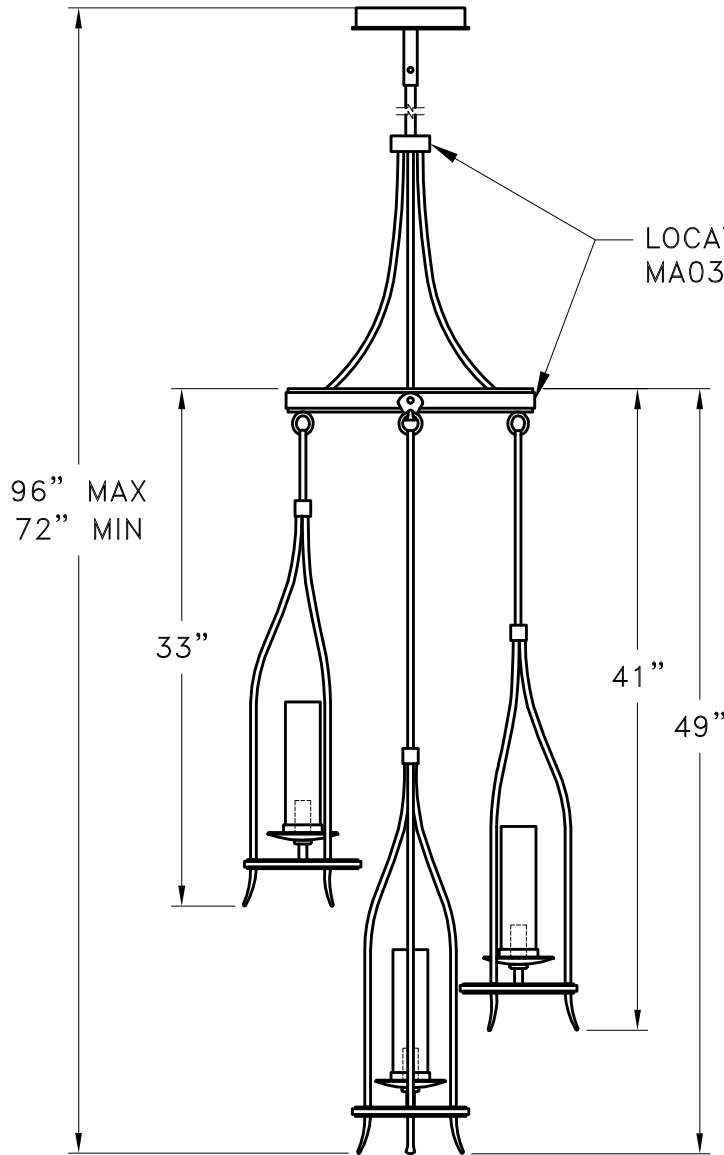

Location:

Product #: CH9225

ø5 1/2"
BOLT CIRCLE

ø7 1/2"

CANOPY

LOCATION FOR
MA030 OPTION

ø24 3/8

DRAWN WITH A65
PRODUCT ALSO AVAILABLE WITH
THESE ADDITIONAL SHADES:

Visit hammerton.com for product options and specifications.

Mounting Style: A	Electrical Type: INCANDESCENT	<p>Mounting Detail</p> <p>UL APPROVED J-BOX</p> <p>BUILDING STRUCTURE</p> <p>CAUTION HARDWARE PACKET "A" MOUNTS DIRECTLY TO BUILDING STRUCTURE.</p>
Approximate lbs.: 55	Bulb Qty: 3 Wattage: 60	
Finish: SEE WEB SITE FOR OPTIONS	Voltage: 120	
Top Diffuser: N/A	Socket Type: E12, CANDELABRA	
Bottom Diffuser: CLOSED METAL	UL Location: DRY	
<p>All fixtures created by Hammerton are handcrafted by artisans. Dimensions may vary up to 7/8".</p> <p>©Copyright 2016. All rights in design, detail or invention of this drawing are reserved as the property of Hammerton. Any imitation or adaptation without written consent is strictly prohibited.</p> <p>Hammerton Inc. · 217 Wright Brothers Dr. · Salt Lake City, UT 84116 · (801) 973-8095</p>		