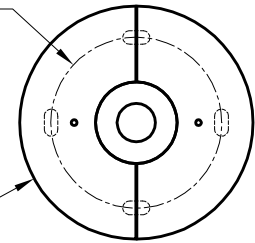

Location:

Product #: CH9225

ø5 1/2"
BOLT CIRCLE

ø7 1/2"

CANOPY

LOCATION FOR
MA030 OPTION

ø24 3/8

DRAWN WITH A65
PRODUCT ALSO AVAILABLE WITH
THESE ADDITIONAL SHADES:

Visit hammerton.com for product options and specifications.

Mounting Style: A	Electrical Type: INCANDESCENT	<p>Mounting Detail</p> <p>UL APPROVED J-BOX</p> <p>BUILDING STRUCTURE</p> <p>CAUTION HARDWARE PACKET "A" MOUNTS DIRECTLY TO BUILDING STRUCTURE.</p>
Approximate lbs.: 55	Bulb Qty: 3 Wattage: 60	
Finish: SEE WEB SITE FOR OPTIONS	Voltage: 120	
Top Diffuser: N/A	Socket Type: E12, CANDELABRA	
Bottom Diffuser: CLOSED METAL	UL Location: DRY	
<p>All fixtures created by Hammerton are handcrafted by artisans. Dimensions may vary up to 7/8".</p> <p>©Copyright 2016. All rights in design, detail or invention of this drawing are reserved as the property of Hammerton. Any imitation or adaptation without written consent is strictly prohibited.</p> <p>Hammerton Inc. · 217 Wright Brothers Dr. · Salt Lake City, UT 84116 · (801) 973-8095</p>		