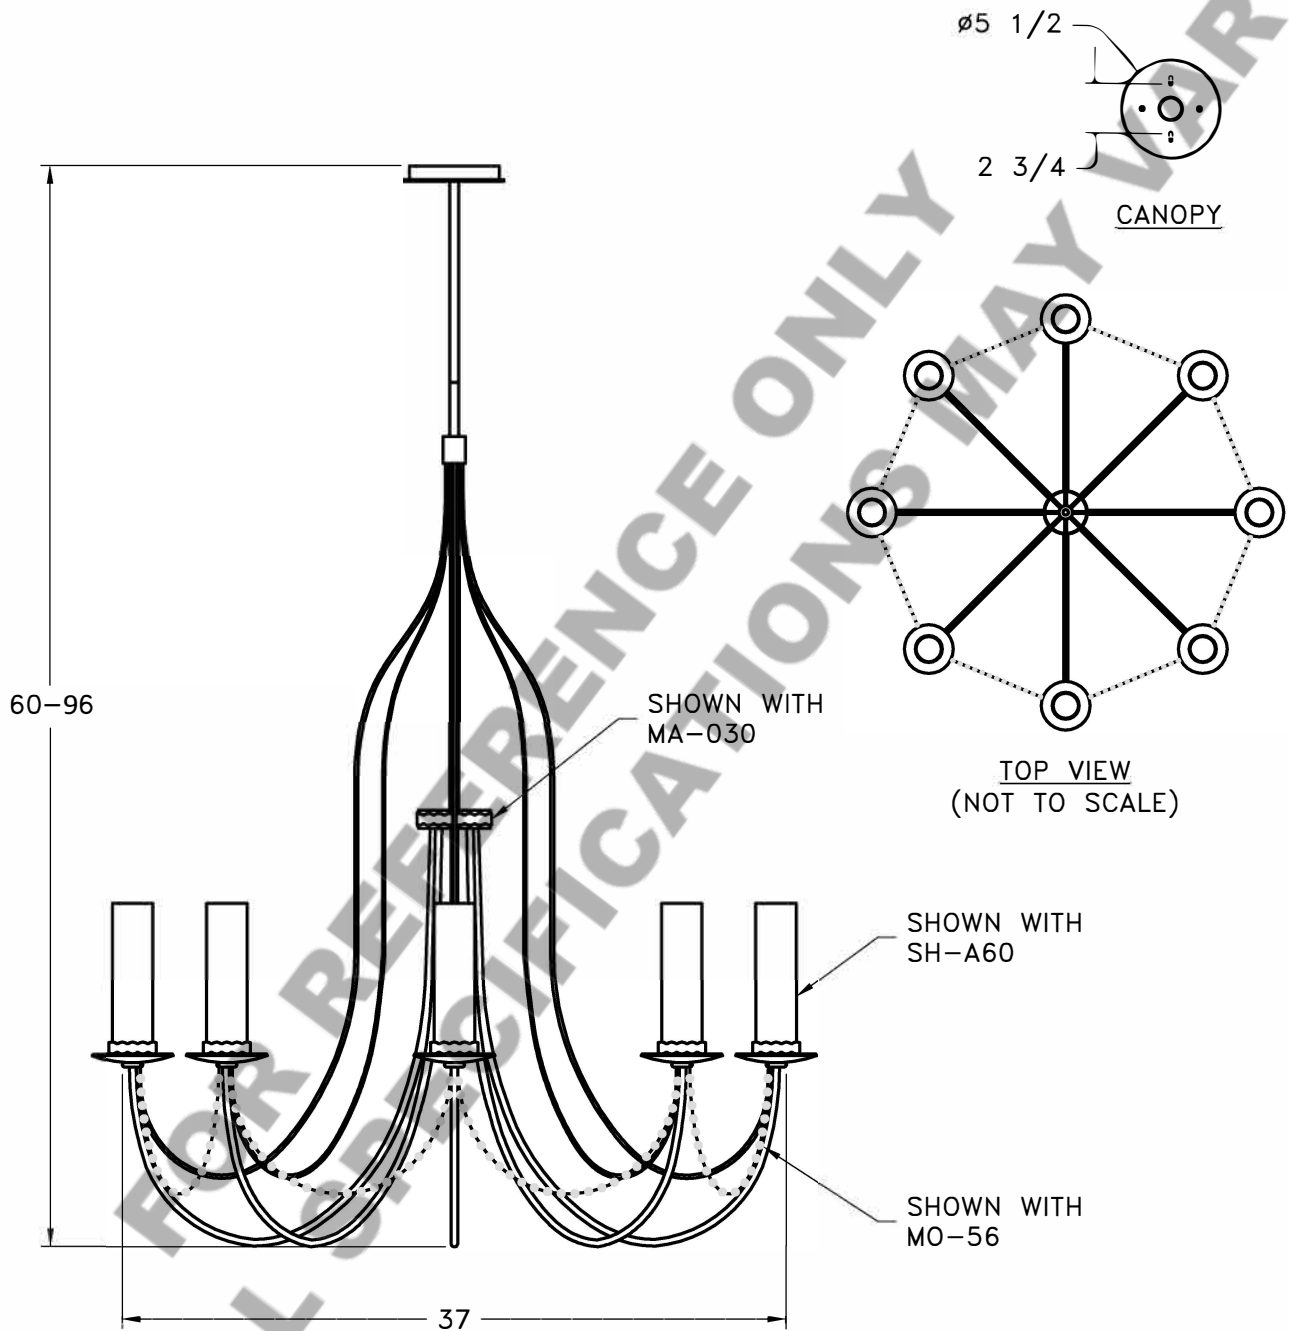

Location:

Product #: CH9224

Visit [hammerton.com](http://hammerton.com) for product options and specifications.

Mounting Style: J	Electrical Type: INCANDESCENT
Approximate lbs.: 30	Bulb Qty: 8 Wattage: 60
Finish: SEE WEB SITE FOR OPTIONS	Voltage: 120
Top Diffuser: N/A	Socket Type: CANDELABRA
Bottom Diffuser: N/A	UL Location: DRY

All fixtures created by Hammerton are handcrafted by artisans. Dimensions may vary up to  $\frac{7}{8}$ ".

©Copyright 2013. All rights in design, detail or invention of this drawing are reserved as the property of Hammerton. Any imitation or adaptation without written consent is strictly prohibited.