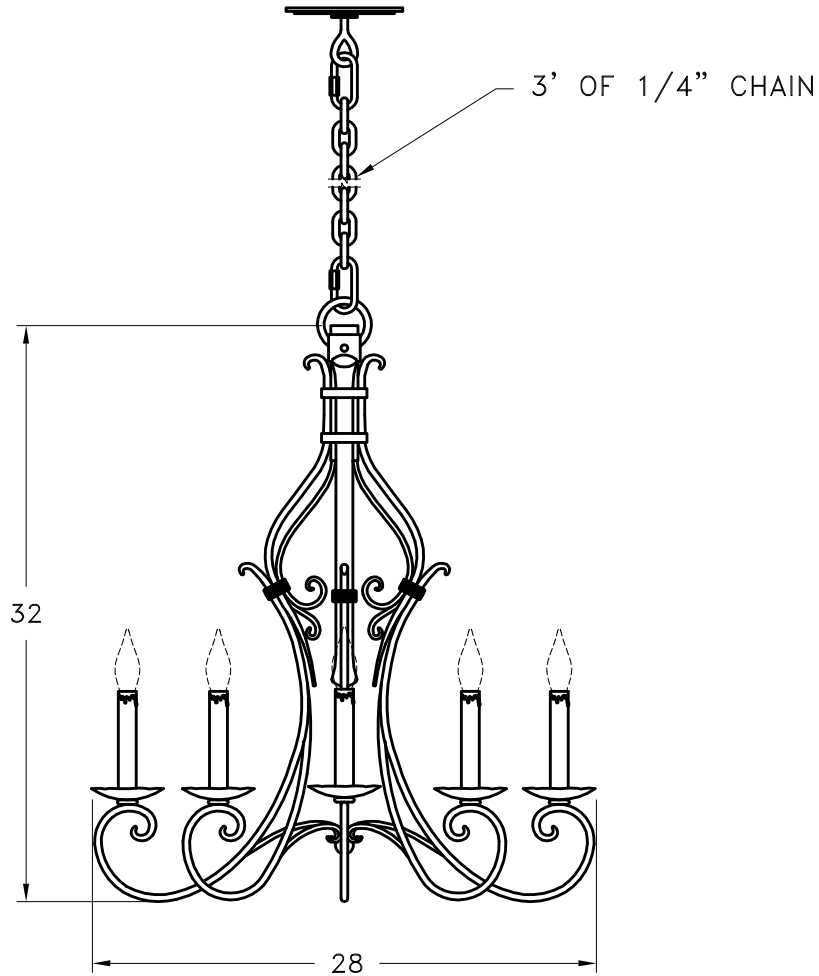

HAMMERTON

SPECIFICATION DRAWING

Location:

Product #: CH9177

TOP VIEW

Visit hammerton.com for product options and specifications.

Mounting Style: FLAT	Electrical Type: CANDELABRA
Approximate lbs.: 40	Bulb Qty: 12 Wattage: 40
Finish: SEE WEB SITE FOR OPTIONS	Voltage: 120
Top Diffuser: N/A	Socket Type: MEDIUM
Bottom Diffuser: N/A	UL Location: DRY

All fixtures created by Hammerton are handcrafted by artisans. Dimensions may vary up to 1/8".

©Copyright 2013. All rights in design, detail or invention of this drawing are reserved as the property of Hammerton. Any imitation or adaptation without written consent is strictly prohibited.