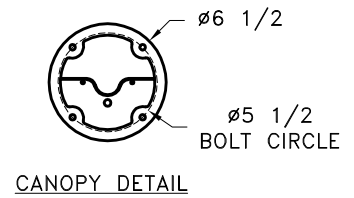

HAMMERTON

SPECIFICATION DRAWING

Location:

Product #: CH9177

TOP VIEW

Visit hammerton.com for product options and specifications.

Mounting Style: FLAT	Electrical Type: CANDELABRA
Approximate lbs.: 40	Bulb Qty: 12 Wattage: 40
Finish: SEE WEB SITE FOR OPTIONS	Voltage: 120
Top Diffuser: N/A	Socket Type: MEDIUM
Bottom Diffuser: N/A	UL Location: DRY

All fixtures created by Hammerton are handcrafted by artisans. Dimensions may vary up to 1/8".

©Copyright 2013. All rights in design, detail or invention of this drawing are reserved as the property of Hammerton. Any imitation or adaptation without written consent is strictly prohibited.