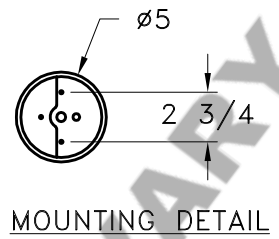

HAMMERTON

STANDARD FLAT MOUNT CANOPY

6' OF 1/4" CHAIN

STANDARD FINISH

MICA

OPEN BOTTOM

28 DIA.

25

CATALOG # CH9063

APPROXIMATE WEIGHT: 25 Lbs.

HARDWARE PACKET: J

SHADE MATERIAL : MICA

UL RATING: DRY

DIMENSION TOLERANCE ±7/8".

www.hammerton.com

© Copyright 2006, All rights in design, detail or invention of this drawing are reserved as the property of Hammerton. Any imitation or adaptation without written consent is strictly prohibited.