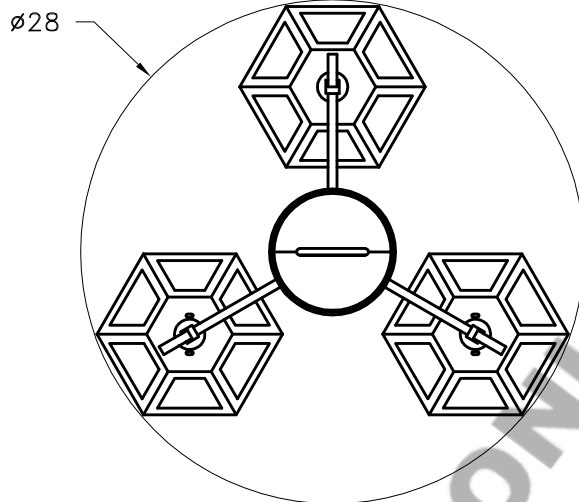

HAMMERTON

STANDARD FLAT MOUNT CANOPY

6' OF 1/4" CHAIN

STANDARD FINISH

MICA

OPEN BOTTOM

28 DIA.

25

MOUNTING SPECIFICATION NOTES:

UL APPROVED J-BOX

CAUTION

HARDWARE PACKET "J" MOUNTS DIRECTLY TO J-BOX.

ELECTRICAL SPECIFICATION NOTES:

**ELECTRICAL: 3-60 WATT MAX
EDISON BASE
120v TYPICAL**

Light Bulb NOT Included

CATALOG # CH9063

APPROXIMATE WEIGHT: 25 Lbs.

HARDWARE PACKET: J

SHADE MATERIAL : MICA

UL RATING: DRY

DIMENSION TOLERANCE ±7/8".

www.hammerton.com

© Copyright 2006, All rights in design, detail or invention of this drawing are reserved as the property of Hammerton. Any imitation or adaptation without written consent is strictly prohibited.