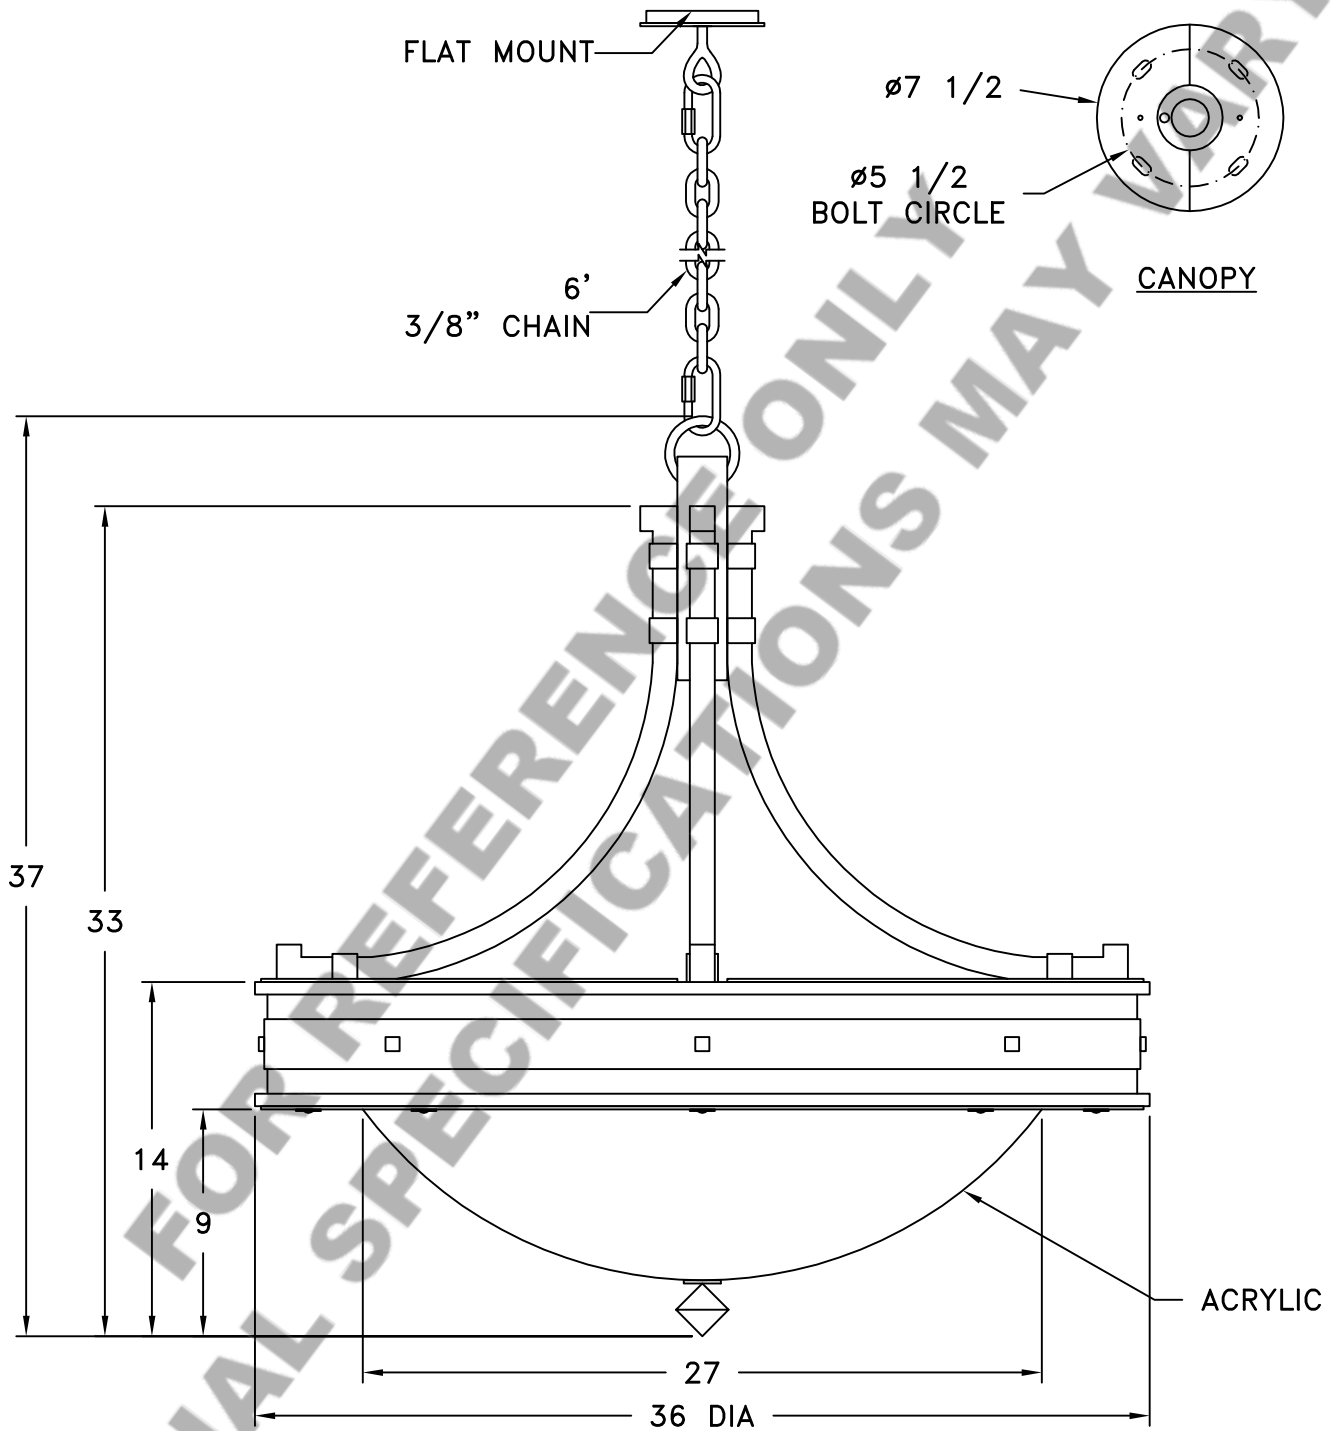

Location:

Product #: CH8049

Visit hammerton.com for product options and specifications.

Mounting Style: A	Electrical Type: INCANDESCENT
Approximate lbs.: 130	Bulb Qty: 6 Wattage: 75
Finish: SEE WEB SITE FOR OPTIONS	Voltage: 120
Top Diffuser: FINE MESH	Socket Type: MEDIUM
Bottom Diffuser: N/A	UL Location: DRY

CAUTION

HARDWARE PACKET "A"
MOUNTS DIRECTLY TO
BUILDING STRUCTURE.

All fixtures created by Hammerton are handcrafted by artisans. Dimensions may vary up to 7/8".

©Copyright 2013. All rights in design, detail or invention of this drawing are reserved as the property of Hammerton. Any imitation or adaptation without written consent is strictly prohibited.