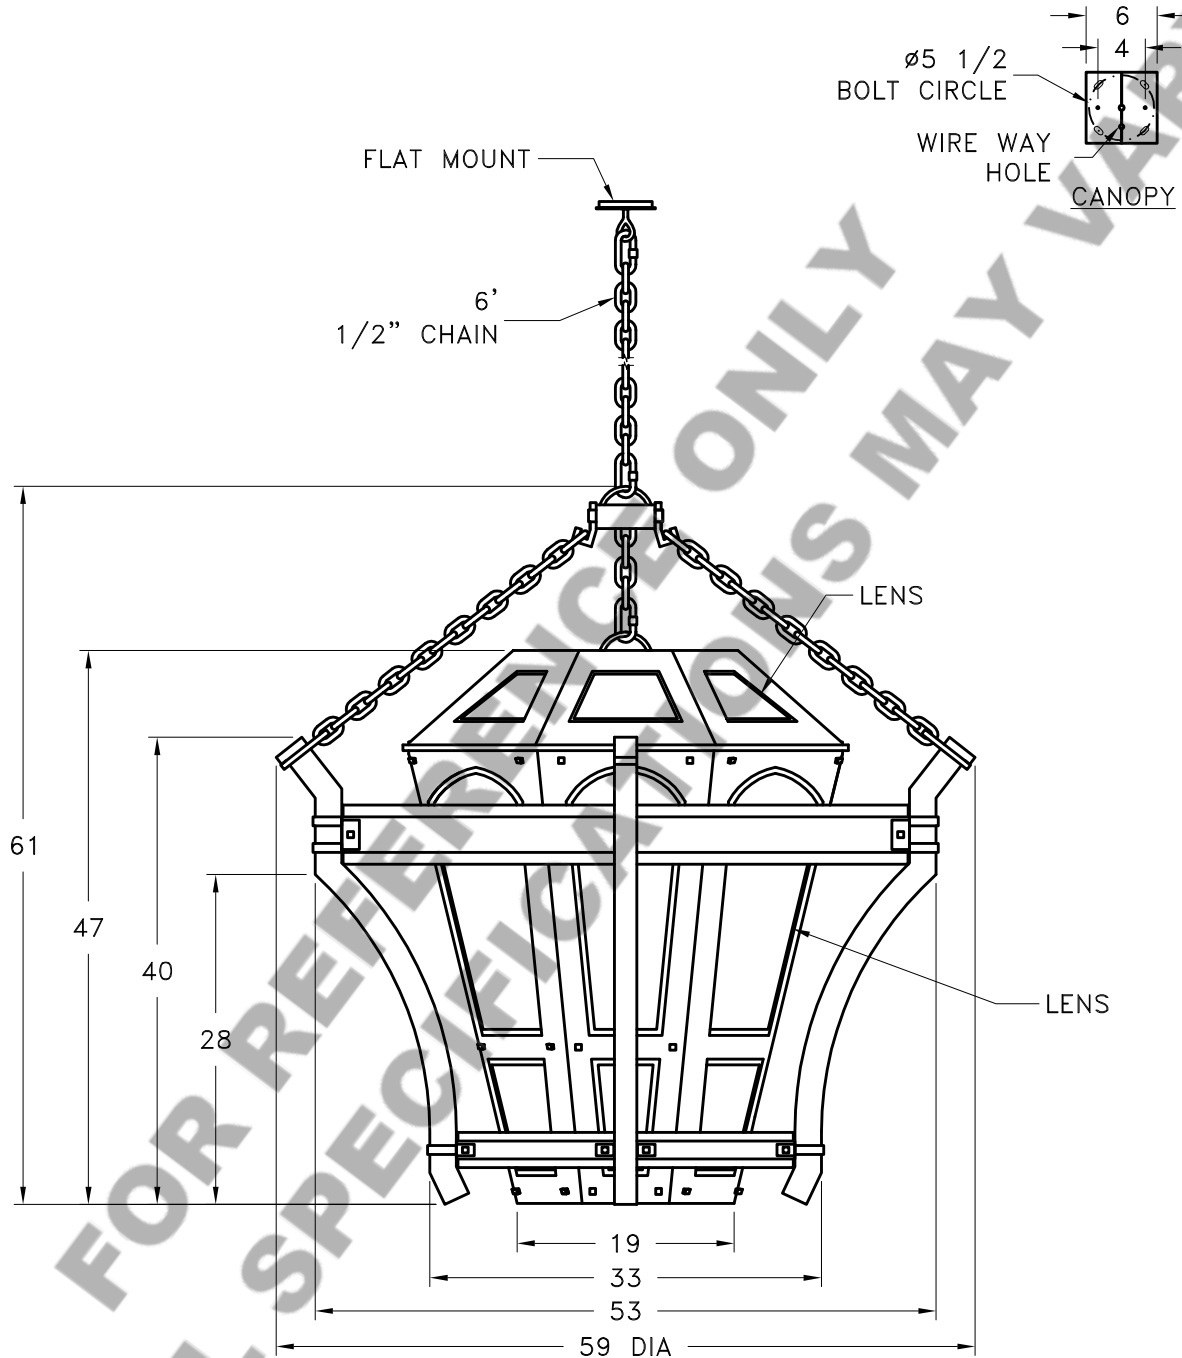

Location:

Product #: CH8048

Visit hammerton.com for product options and specifications.

Mounting Style: A	Electrical Type: INCANDESCENT
Approximate lbs.: 225	Bulb Qty: 6 Wattage: 75
Finish: SEE WEB SITE FOR OPTIONS	Voltage: 120
Top Diffuser: N/A	Socket Type: MEDIUM
Bottom Diffuser: OPEN	UL Location: DRY

All fixtures created by Hammerton are handcrafted by artisans. Dimensions may vary up to 1/8".

©Copyright 2013. All rights in design, detail or invention of this drawing are reserved as the property of Hammerton. Any imitation or adaptation without written consent is strictly prohibited.