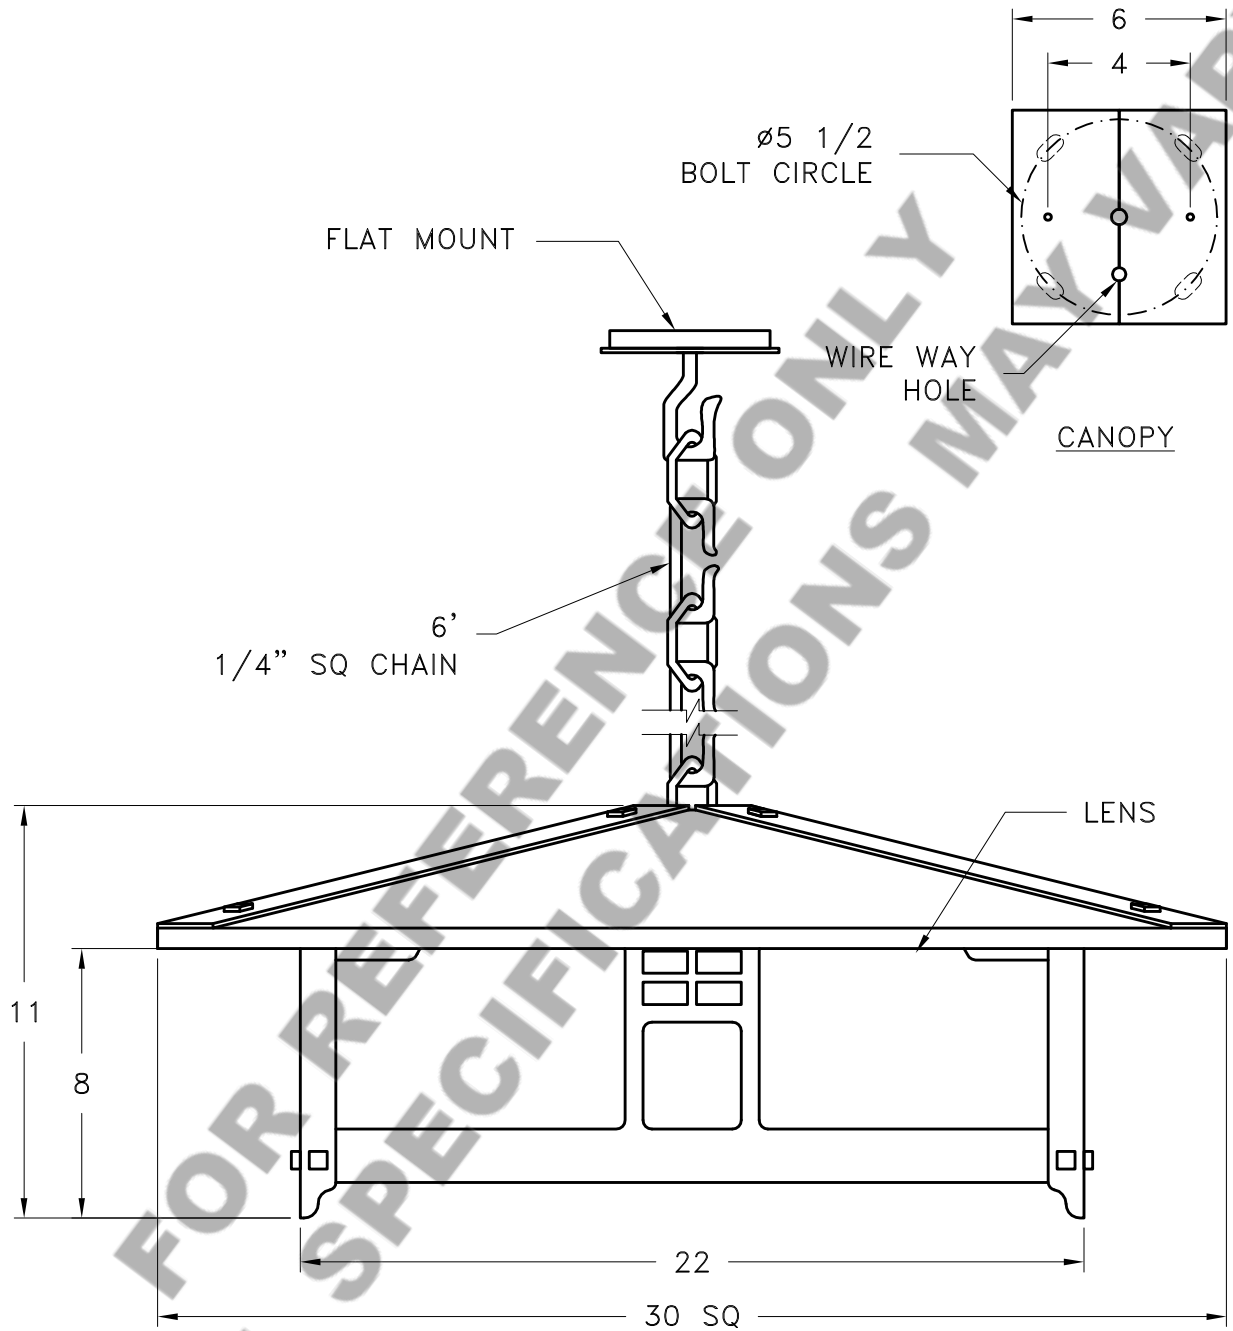

Location:

Product #: CH8006-M

Visit hammerton.com for product options and specifications.

Mounting Style: A	Electrical Type: INCANDESCENT
Approximate lbs.: 60	Bulb Qty: 6 Wattage: 75
Finish: SEE WEB SITE FOR OPTIONS	Voltage: 120
Top Diffuser: N/A	Socket Type: MEDIUM
Bottom Diffuser: SAME AS LENS	UL Location: DRY

Mounting Detail

CAUTION

HARDWARE PACKET "A" MOUNTS DIRECTLY TO BUILDING STRUCTURE.

All fixtures created by Hammerton are handcrafted by artisans. Dimensions may vary up to 7/8".

© Copyright 2013. All rights in design, detail or invention of this drawing are reserved as the property of Hammerton. Any imitation or adaptation without written consent is strictly prohibited.