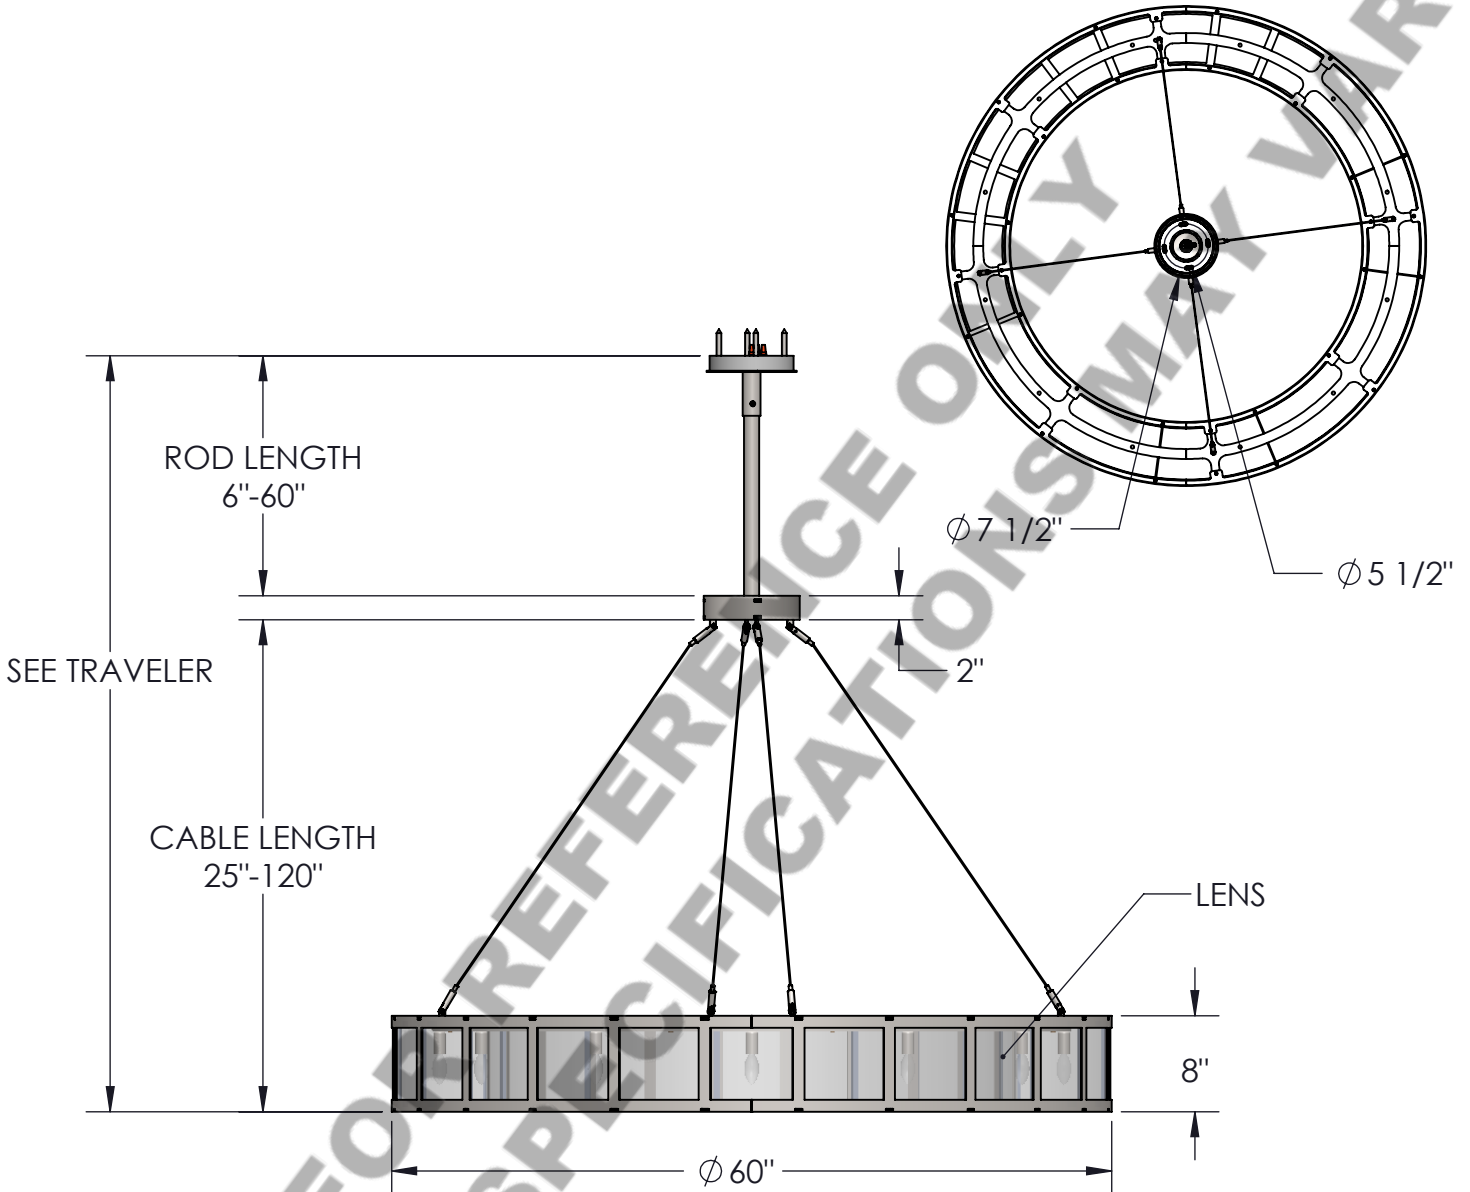

Approved By:

Product #: CH2305-L

Date: 8/4/2022

Mounting Style: FLAT	Electrical Type: INCANDESCENT
Approximate lbs.: 143	Bulb Qty: 12 Wattage: 60
Finish: SEE WEBSITE FOR OPTIONS	Voltage: 120
Top Diffuser: OPEN	Socket Type: E12
Bottom Diffuser: SAME AS LENS	UL Location: DRY

Mounting Detail

CAUTION
HARDWARE PACKET "A"
MOUNTS DIRECTLY TO BUILDING
STRUCTURE

All fixtures created by Hammerton are handcrafted by artisans—dimensions may vary.

© Copyright 2022. All rights in design, detail or invention of this drawing are reserved as the property of Hammerton. Any imitation or adaptation without written consent is strictly prohibited.