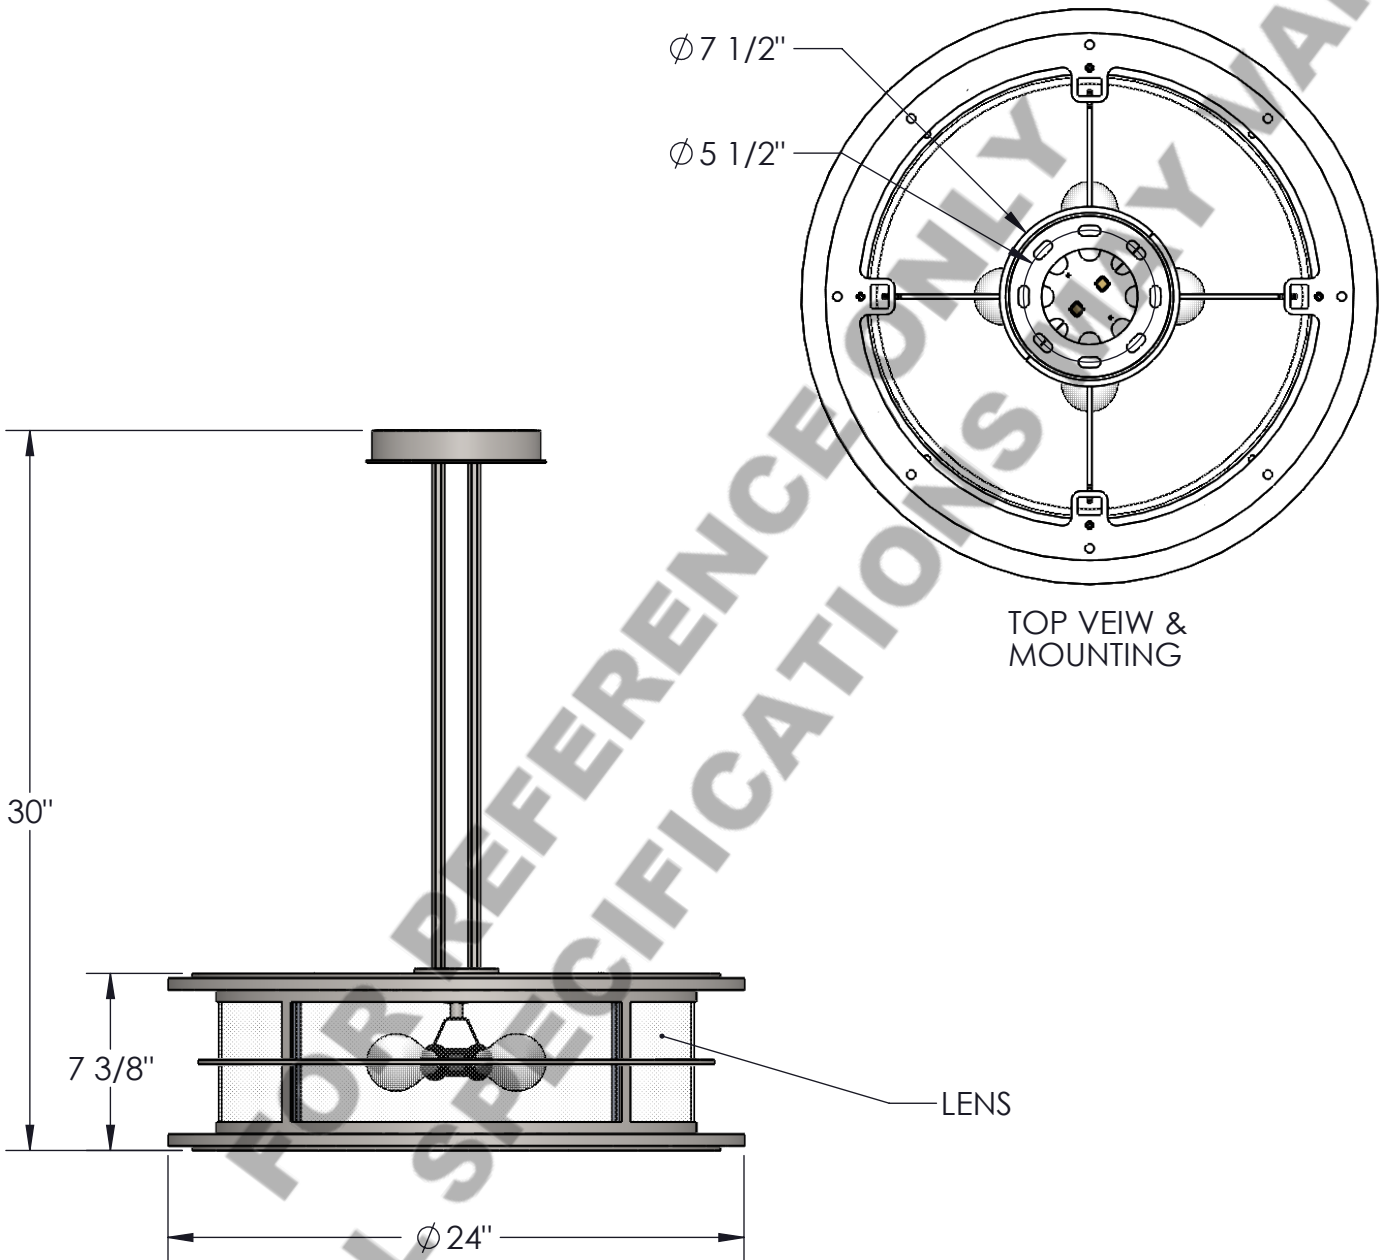

Approved By:

Product #: CH2300

Date: 3/30/2017 (A)

TOP VIEW & MOUNTING

LENS

Mounting Style: FLAT	Electrical Type: INCANDESCENT
Approximate lbs.: 78	Bulb Qty: 4 Wattage: 60
Finish: SEE WEBSITE FOR OPTIONS	Voltage: 120
Top Diffuser: OPEN	Socket Type: E26
Bottom Diffuser: SAME AS LENS	UL Location: DRY

Mounting Detail

CAUTION

HARDWARE PACKET "A" MOUNTS DIRECTLY TO BUILDING STRUCTURE.

All fixtures created by Hammerton are handcrafted by artisans—dimensions may vary.

© Copyright 2015. All rights in design, detail or invention of this drawing are reserved as the property of Hammerton. Any imitation or adaptation without written consent is strictly prohibited.