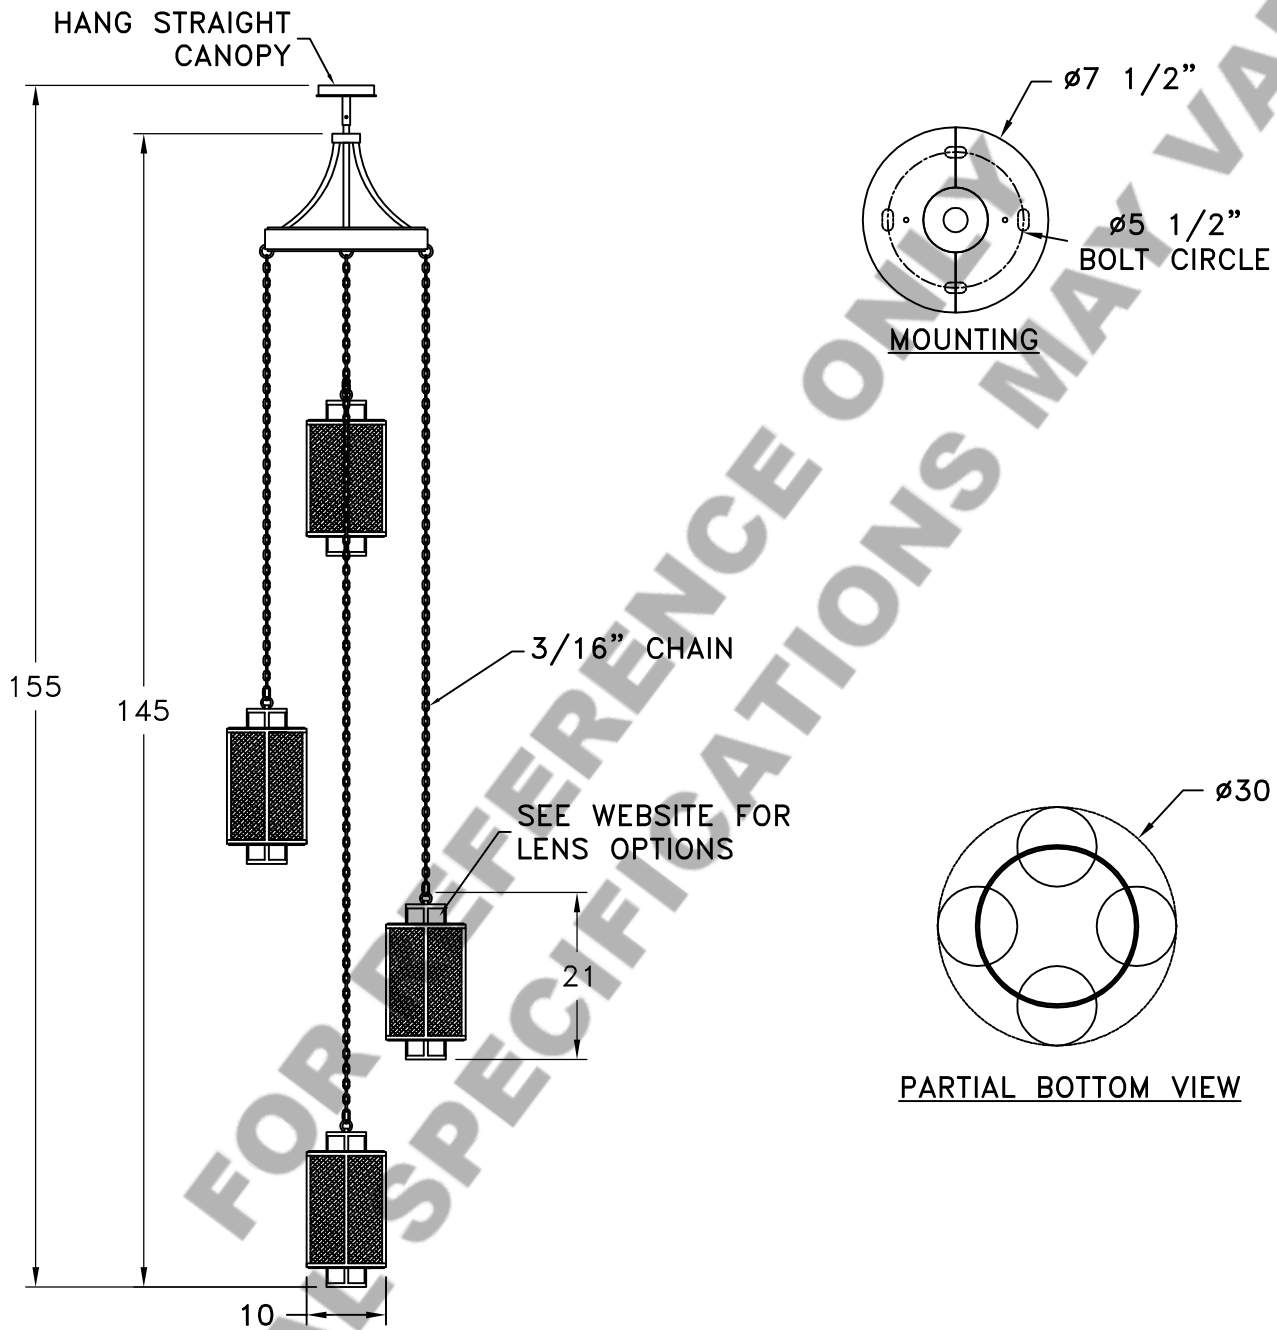

Location:

Product #: CH2252

Visit hammerton.com for product options and specifications.

Mounting Style: FLAT	Electrical Type: INCANDESCENT
Approximate lbs.: 150	Bulb Qty: 8 Wattage: 60
Finish: SEE WEB SITE FOR OPTIONS	Voltage: 120
Top Diffuser: OPEN	Socket Type: CANDELABRA
Bottom Diffuser: OPEN	UL Location: DRY

Mounting Detail

CAUTION

HARDWARE PACKET "A" MOUNTS DIRECTLY TO BUILDING STRUCTURE.

All fixtures created by Hammerton are handcrafted by artisans. Dimensions may vary up to 7/8".

©Copyright 2016. All rights in design, detail or invention of this drawing are reserved as the property of Hammerton. Any imitation or adaptation without written consent is strictly prohibited.