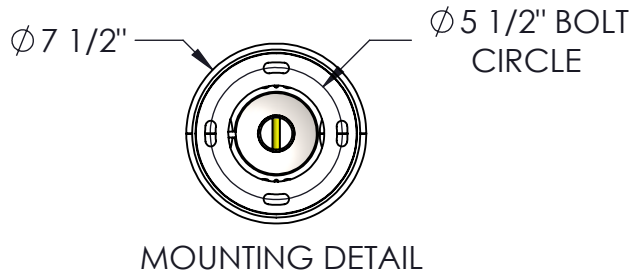

Approved By:

Product #: CH2249-M

Date: 6/28/2022

Mounting Style: FLAT	Electrical Type: INCANDESCENT
Approximate lbs.: 161	Bulb Qty: 16 Wattage: 60
Finish: SEE WEBSITE FOR OPTIONS	Voltage: 120
Top Diffuser: OPEN	Socket Type: E12, CANDELABRA
Bottom Diffuser: SAME AS LENS	UL Location: DRY

Mounting Detail

**CAUTION**  
 HARDWARE PACKET "A"  
 MOUNTS DIRECTLY TO BUILDING  
 STRUCTURE.

All fixtures created by Hammerton are handcrafted by artisans—dimensions may vary.

© Copyright 2022. All rights in design, detail or invention of this drawing are reserved as the property of Hammerton. Any imitation or adaptation without written consent is strictly prohibited.