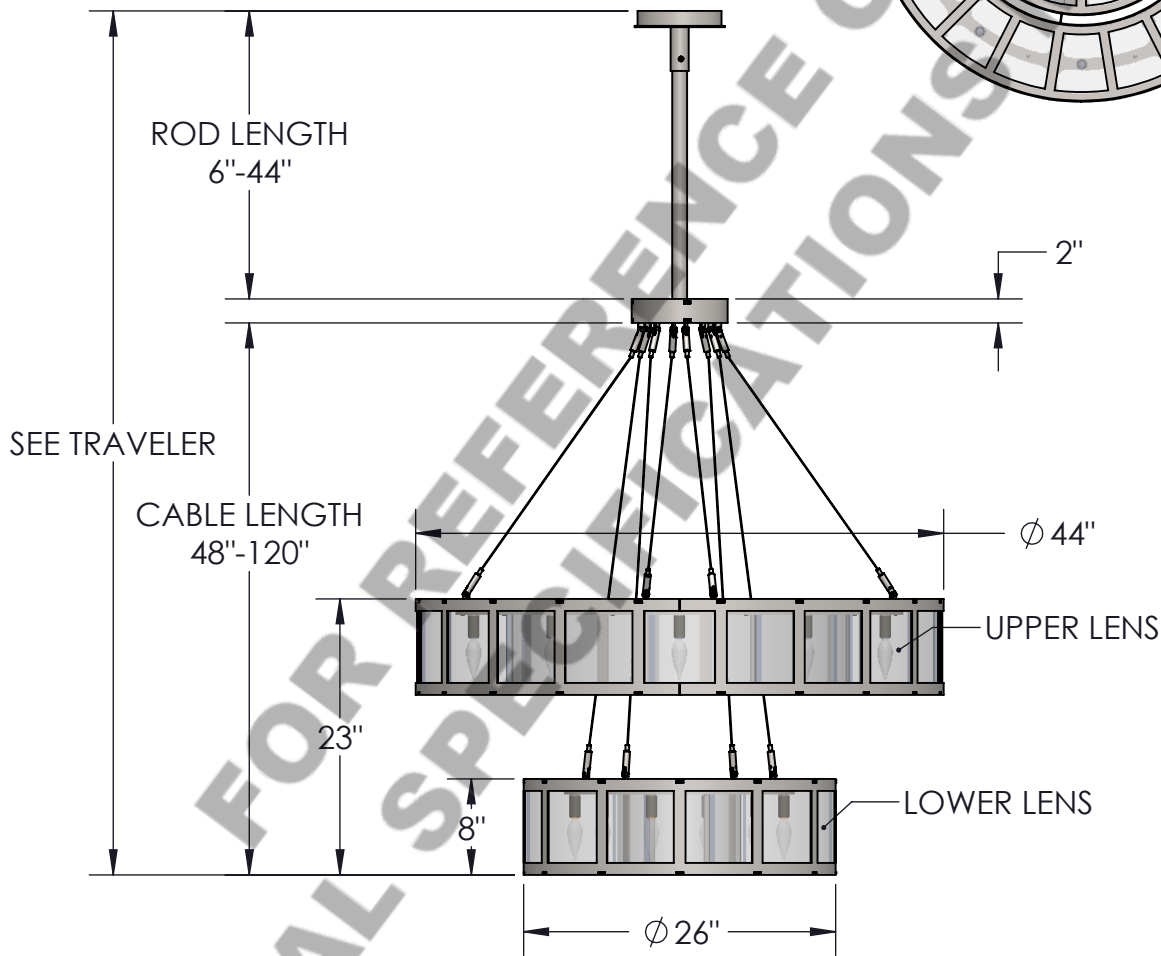

Approved By:

Product #: CH2249-M

Date: 6/28/2022

Mounting Style: FLAT	Electrical Type: INCANDESCENT
Approximate lbs.: 161	Bulb Qty: 16 Wattage: 60
Finish: SEE WEBSITE FOR OPTIONS	Voltage: 120
Top Diffuser: OPEN	Socket Type: E12, CANDELABRA
Bottom Diffuser: SAME AS LENS	UL Location: DRY

Mounting Detail

**CAUTION**  
 HARDWARE PACKET "A"  
 MOUNTS DIRECTLY TO BUILDING  
 STRUCTURE.

All fixtures created by Hammerton are handcrafted by artisans—dimensions may vary.

© Copyright 2022. All rights in design, detail or invention of this drawing are reserved as the property of Hammerton. Any imitation or adaptation without written consent is strictly prohibited.