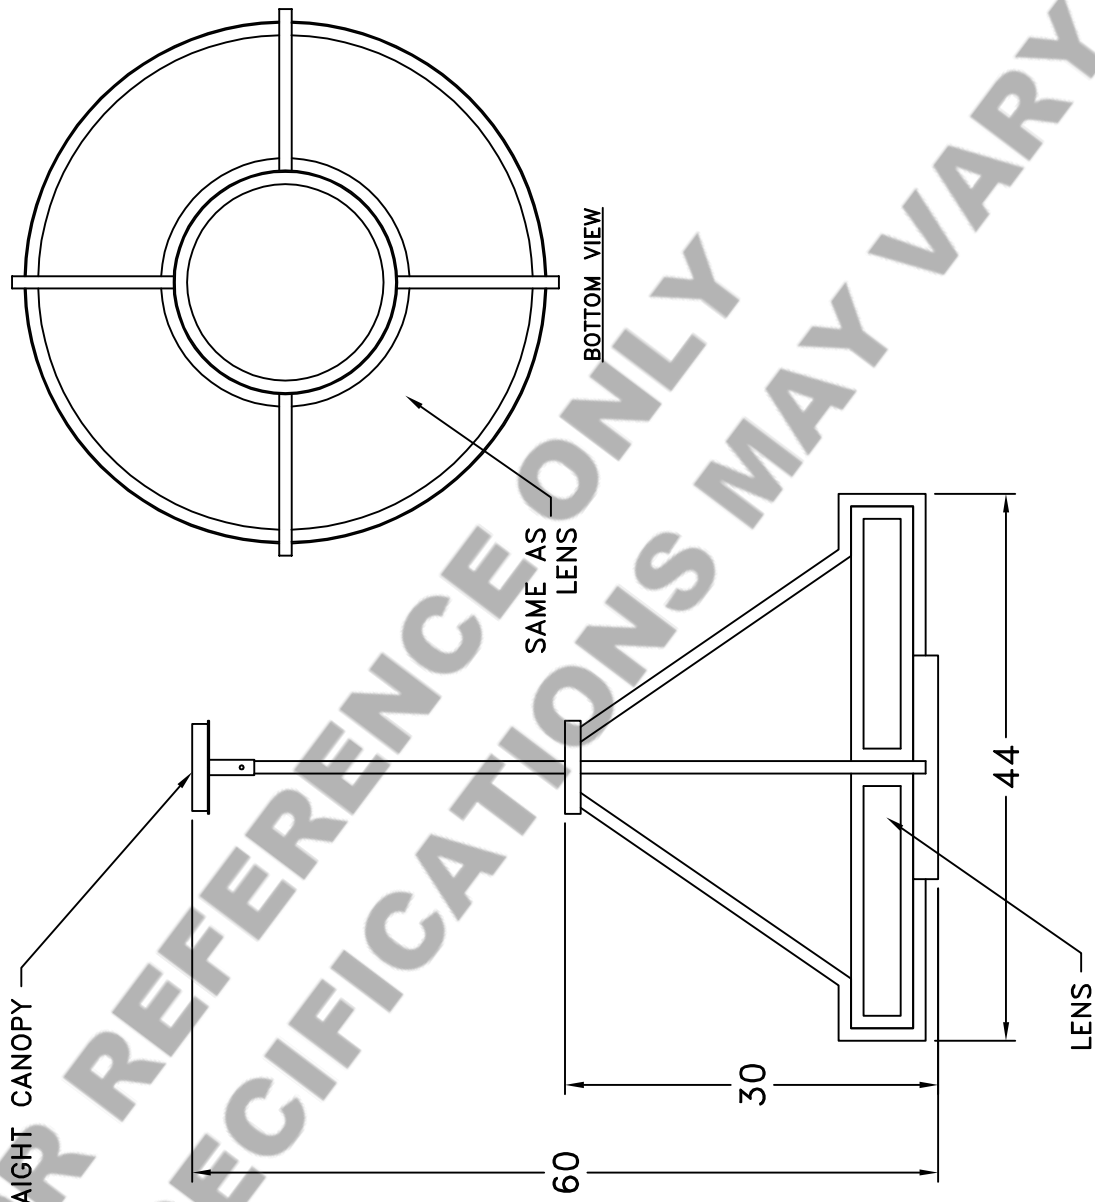

Location:

Product #: CH2248

Visit hammerton.com for product options and specifications.

Mounting Style: A	Electrical Type: INCANDESCENT
Approximate lbs.: 150	Bulb Qty: 6 Wattage: 60
Finish: SEE WEB SITE FOR OPTIONS	Voltage: 120
Top Diffuser: OPEN	Socket Type: MEDIUM
Bottom Diffuser: SAME AS LENS	UL Location: DRY

All fixtures created by Hammerton are handcrafted by artisans. Dimensions may vary up to 1/8".

©Copyright 2016. All rights in design, detail or invention of this drawing are reserved as the property of Hammerton. Any limitation or adaptation without written consent is strictly prohibited.