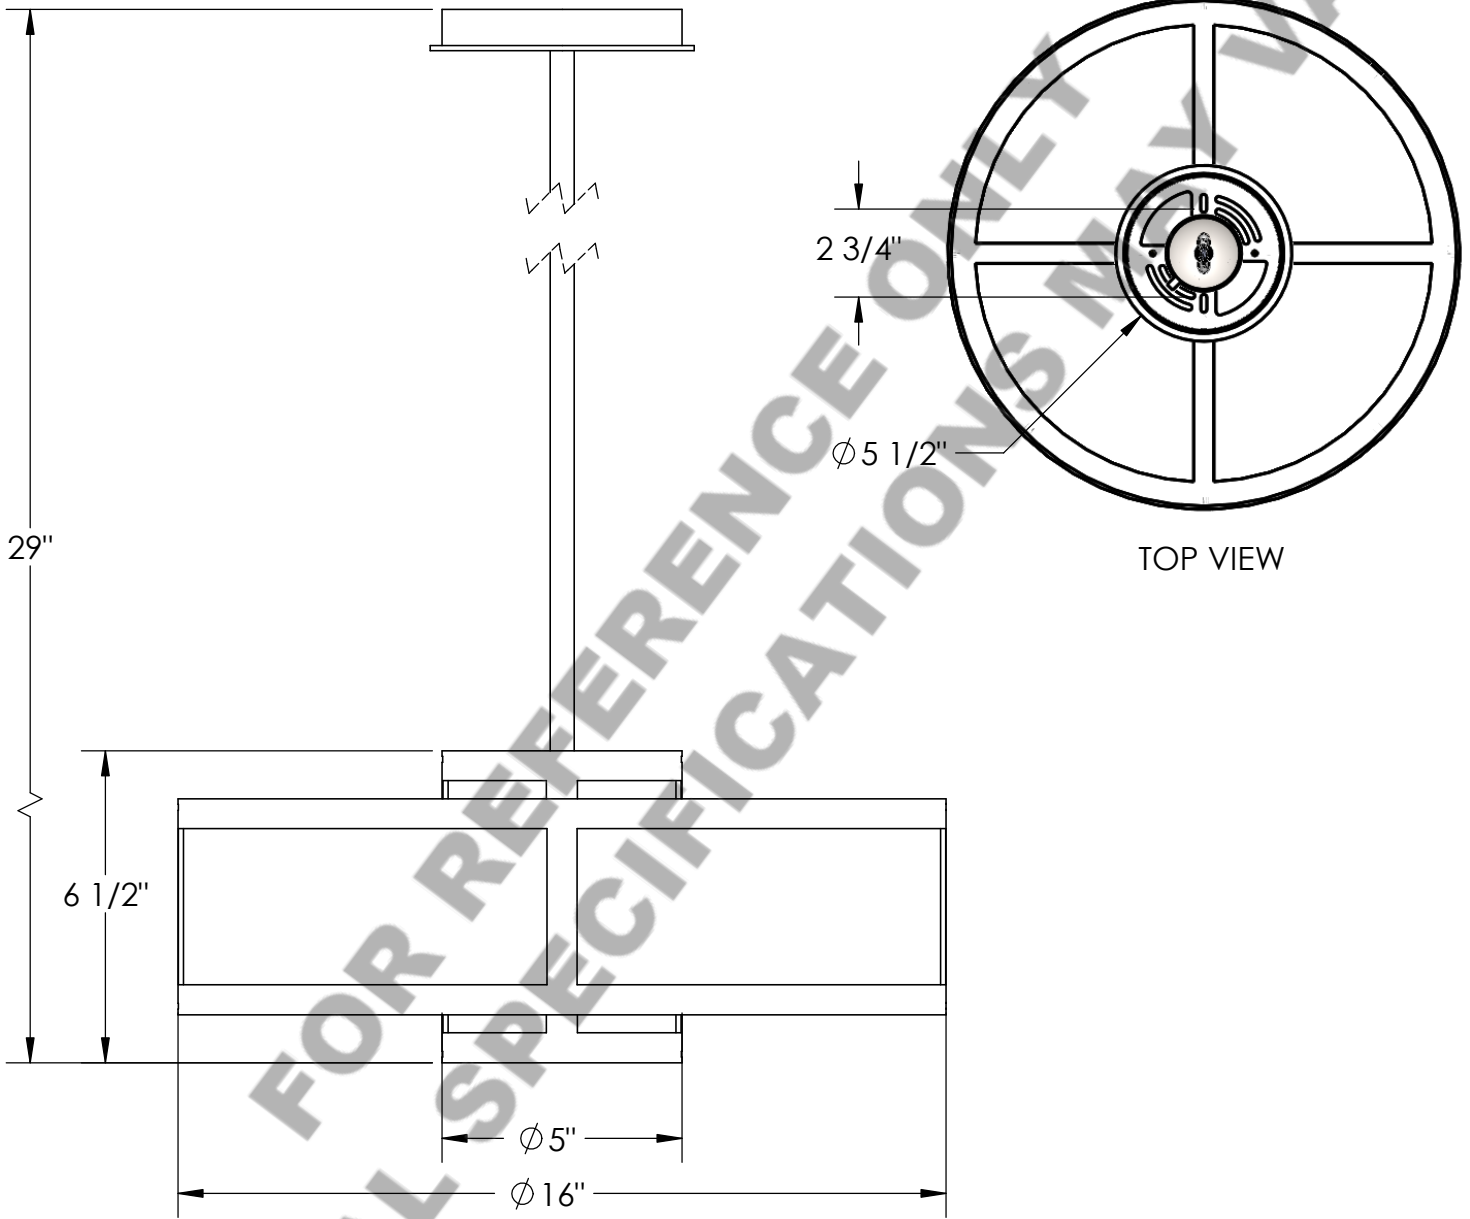

Approved By:

Product #: CH2236

Date: 2/16/2017

Mounting Style: FLAT	Electrical Type: INCANDESCENT
Approximate lbs.: 17	Bulb Qty: 1    Wattage: 60
Finish: SEE WEBSITE FOR OPTIONS	Voltage: 120
Top Diffuser: OPEN	Socket Type: E12
Bottom Diffuser: SAME AS LENS	UL Location: DRY

Mounting Detail

UL APPROVED  
J-BOX

**CAUTION**

HARDWARE PACKET "J"  
MOUNTS DIRECTLY TO J-BOX.

© Copyright 2015. All rights in design, detail or invention of this drawing are reserved as the property of Hammerton. Any imitation or adaptation without written consent is strictly prohibited.