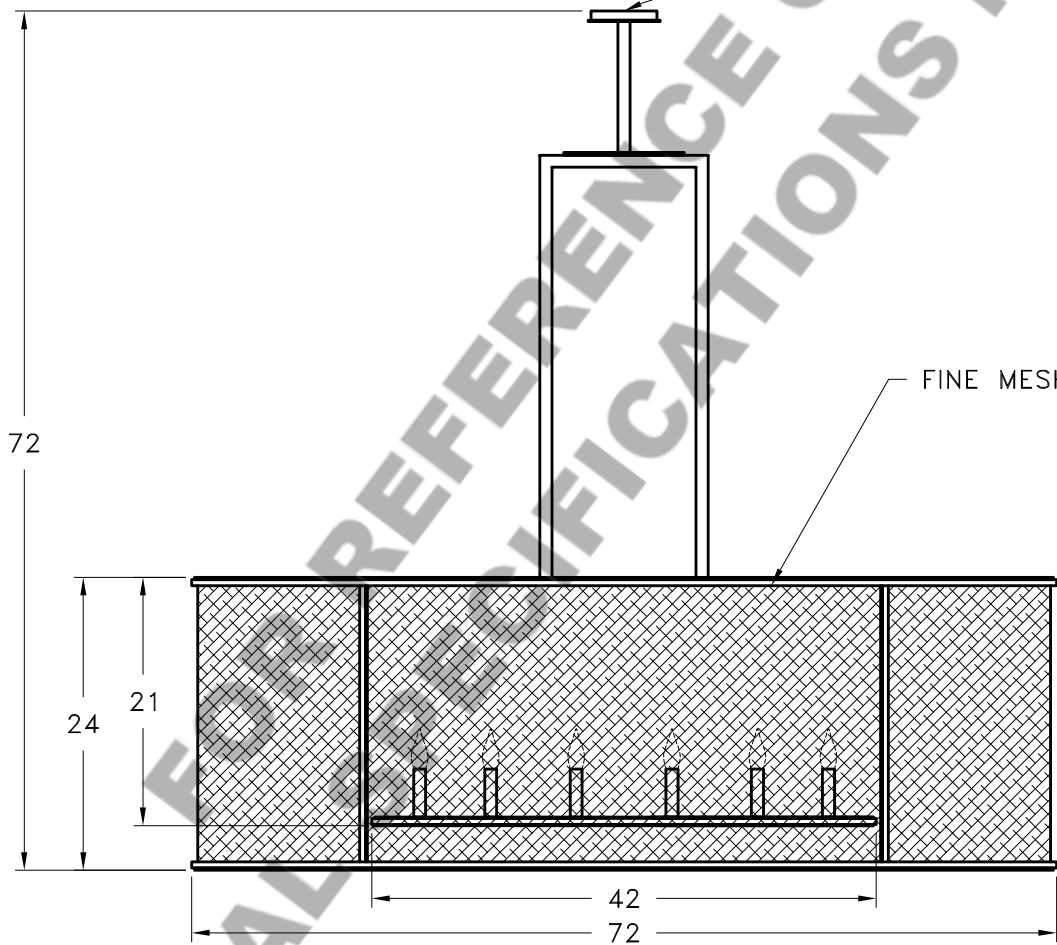

Location:

Product #: CH2183

TOP VIEW

FLAT MOUNT

FINE MESH

Visit hammerton.com for product options and specifications.

Mounting Style: A	Electrical Type: INCANDESCENT
Approximate lbs.: 120	Bulb Qty: 12 Wattage: 60
Finish: SEE WEB SITE FOR OPTIONS	Voltage: 120
Top Diffuser: OPEN	Socket Type: CANDELABRA
Bottom Diffuser: OPEN	UL Location: DRY

All fixtures created by Hammerton are handcrafted by artisans. Dimensions may vary up to 7/8".

©Copyright 2013. All rights in design, detail or invention of this drawing are reserved as the property of Hammerton. Any imitation or adaptation without written consent is strictly prohibited.