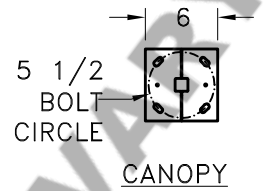

Location:

Product #: CH2183

TOP VIEW

FLAT MOUNT

FINE MESH

Visit hammerton.com for product options and specifications.

Mounting Style: A	Electrical Type: INCANDESCENT
Approximate lbs.: 120	Bulb Qty: 12 Wattage: 60
Finish: SEE WEB SITE FOR OPTIONS	Voltage: 120
Top Diffuser: OPEN	Socket Type: CANDELABRA
Bottom Diffuser: OPEN	UL Location: DRY

All fixtures created by Hammerton are handcrafted by artisans. Dimensions may vary up to 7/8".

©Copyright 2013. All rights in design, detail or invention of this drawing are reserved as the property of Hammerton. Any imitation or adaptation without written consent is strictly prohibited.