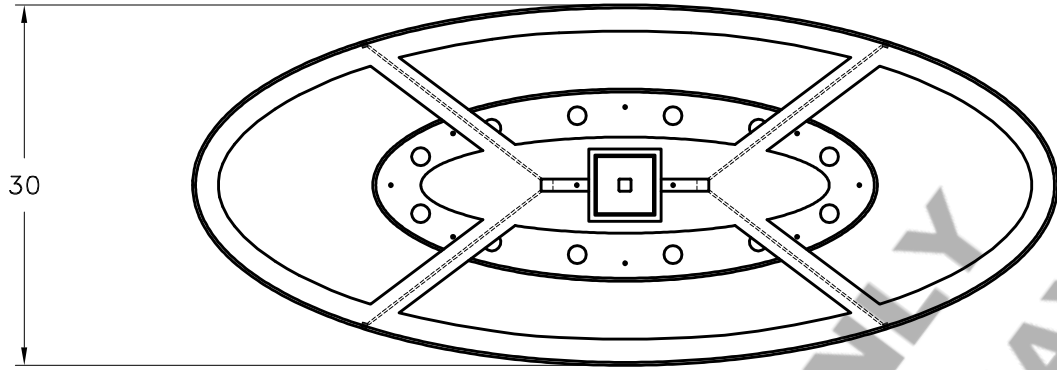

Location:

Product #: CH2183

TOP VIEW

FLAT MOUNT

FINE MESH

Visit hammerton.com for product options and specifications.

Mounting Style: A	Electrical Type: INCANDESCENT
Approximate lbs.: 120	Bulb Qty: 12 Wattage: 60
Finish: SEE WEB SITE FOR OPTIONS	Voltage: 120
Top Diffuser: OPEN	Socket Type: CANDELABRA
Bottom Diffuser: OPEN	UL Location: DRY

All fixtures created by Hammerton are handcrafted by artisans. Dimensions may vary up to 7/8".

©Copyright 2013. All rights in design, detail or invention of this drawing are reserved as the property of Hammerton. Any imitation or adaptation without written consent is strictly prohibited.